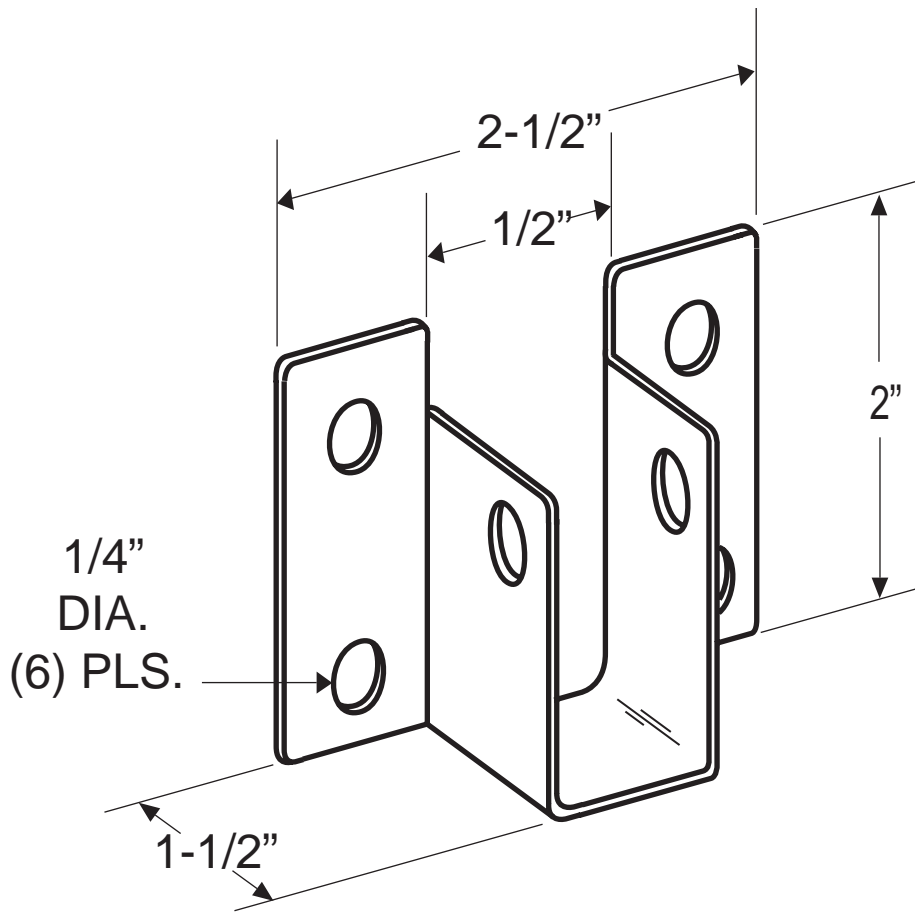

**134339
(PANEL BRACKET 1/2")**

NOTE: 18 GAUGE (.05" THICK STAINLESS)