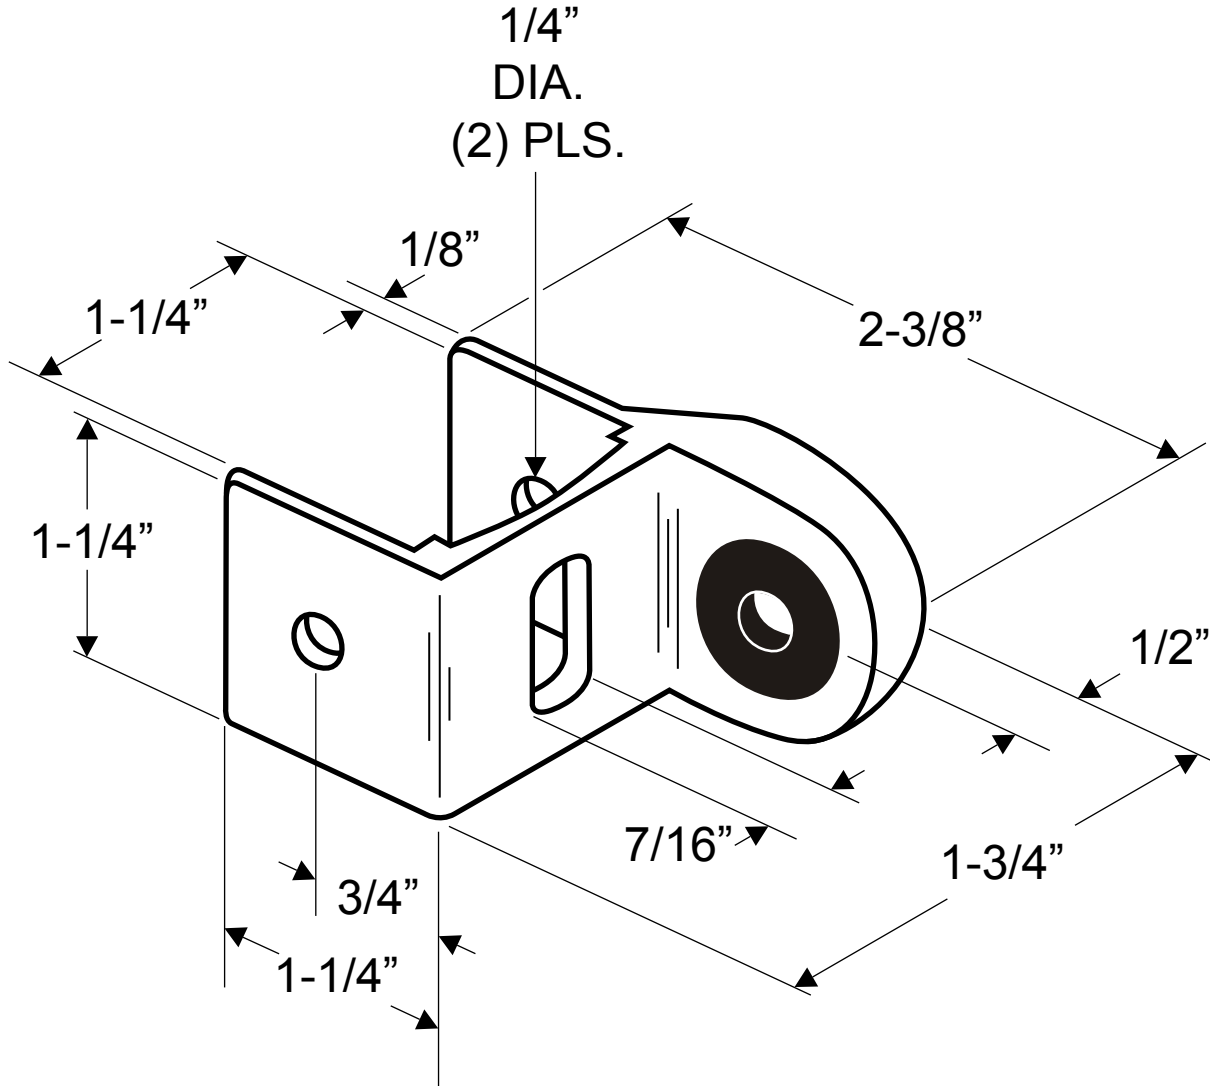

**5590**  
**(STRIKE AND KEEPER - INSWING/OUTSWING 1-1/4")**

**NOTE: FOR ROUND EDGE POST**