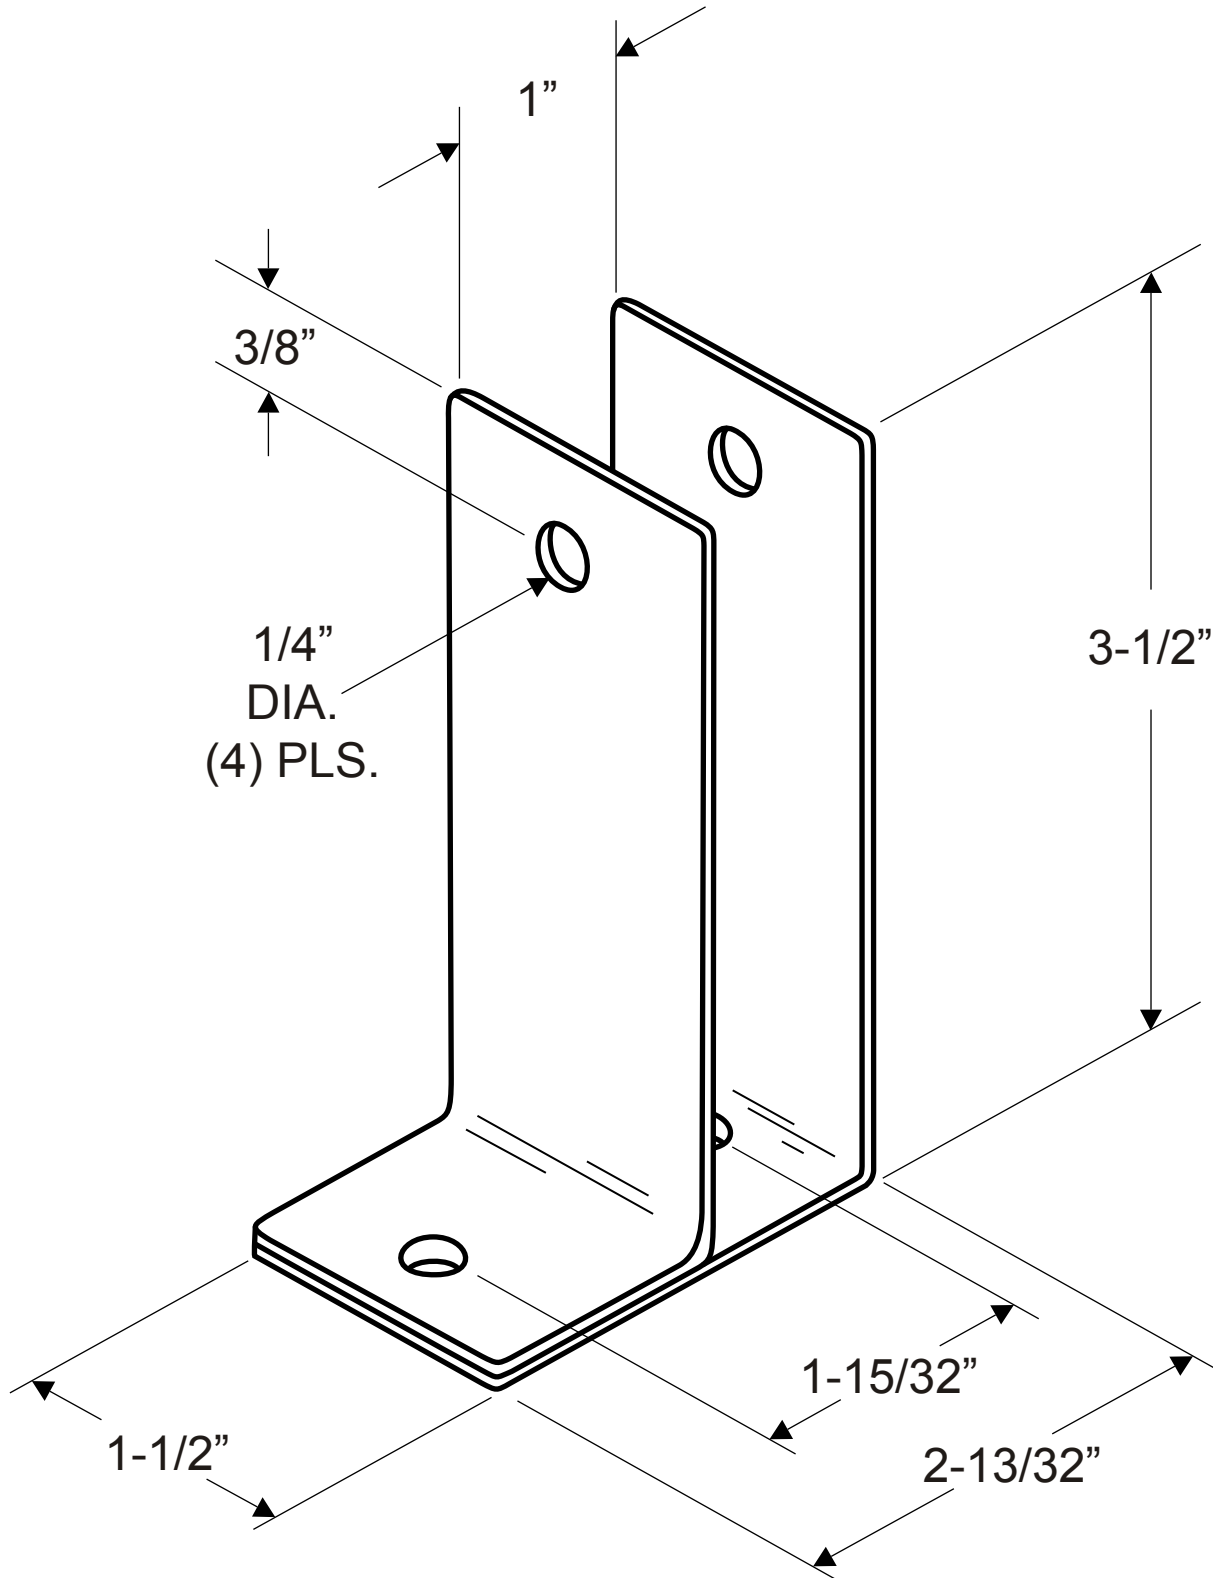

1279
(WALL BRACKET - ONE EAR X-LONG 1")

NOTE: 14 GAUGE (.075" THICK STAINLESS)