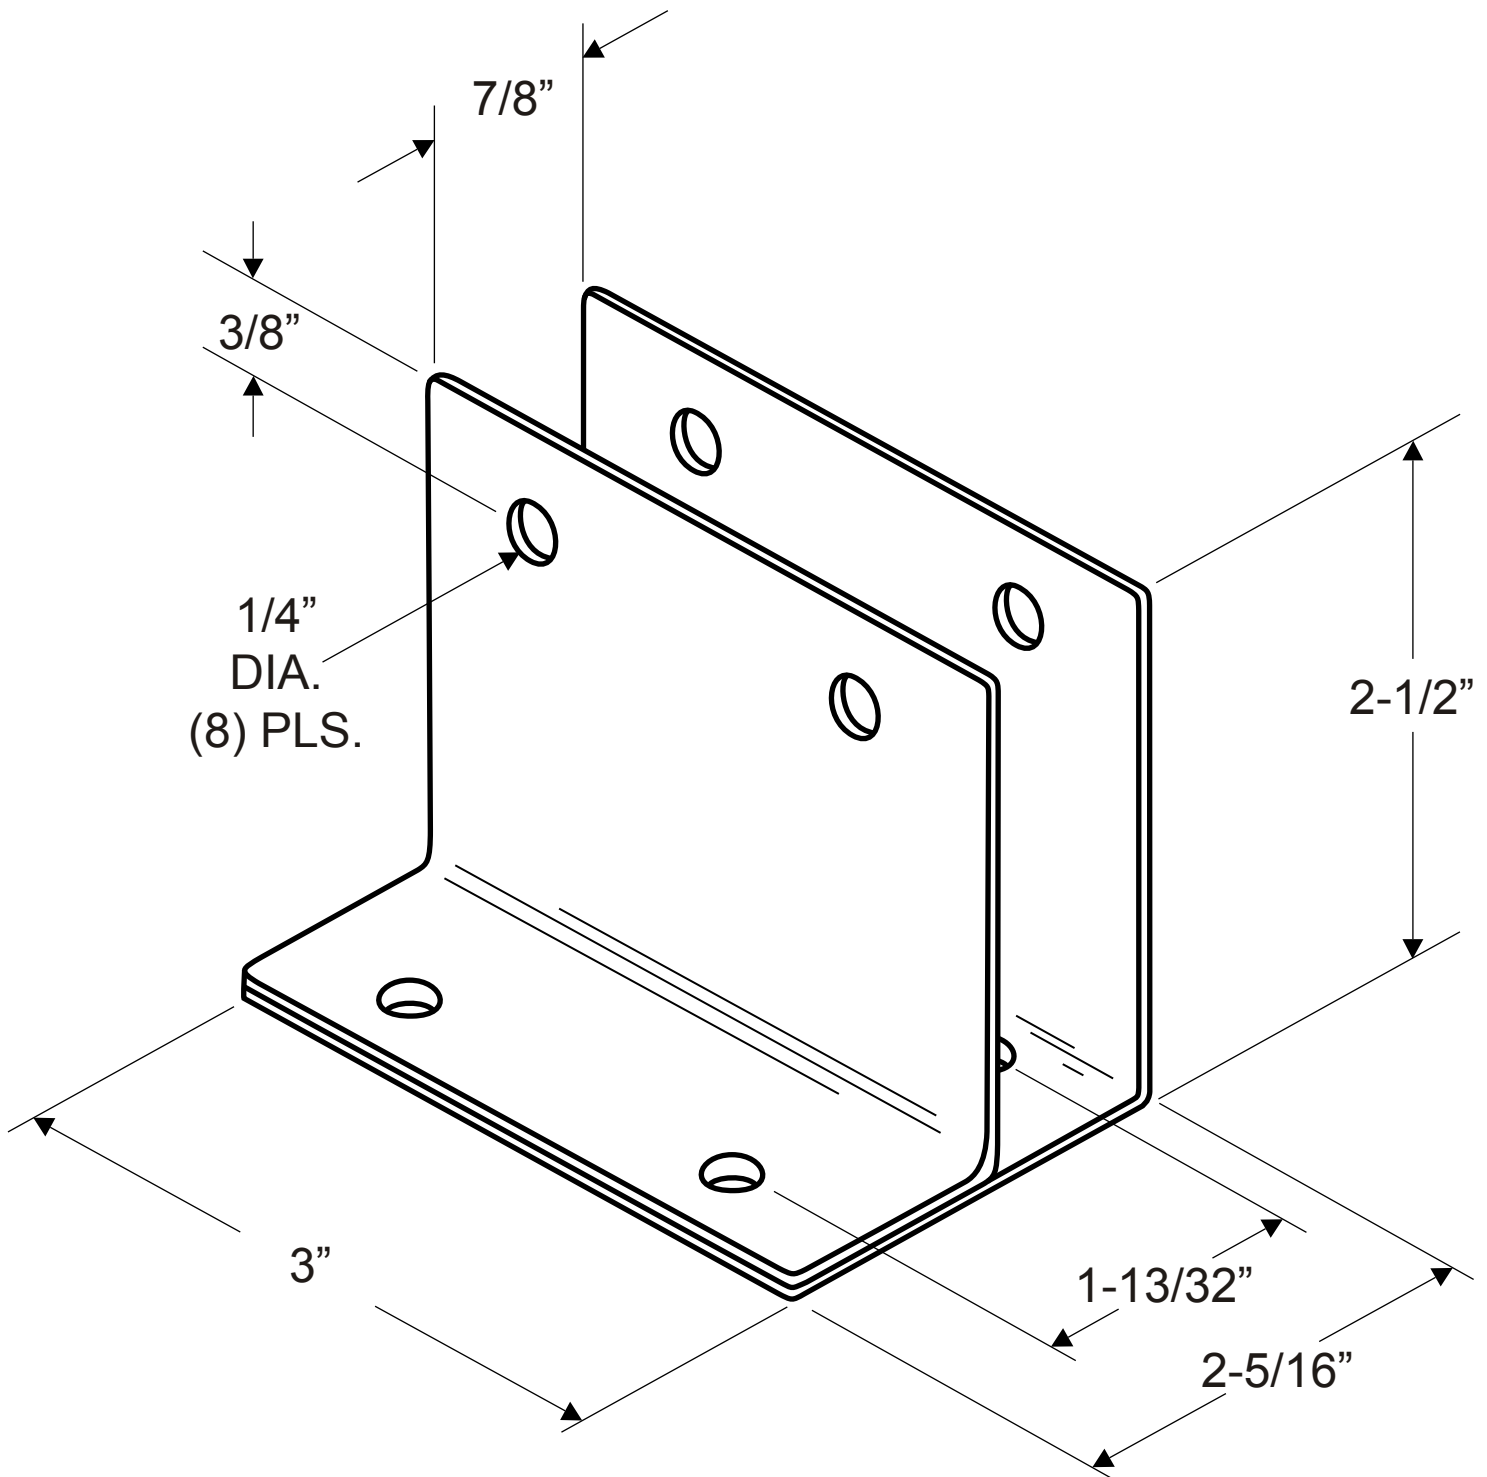

2259
(WALL BRACKET - ONE EAR DOUBLE HIGH 7/8")

NOTE: 14 GAUGE (.075" THICK STAINLESS)