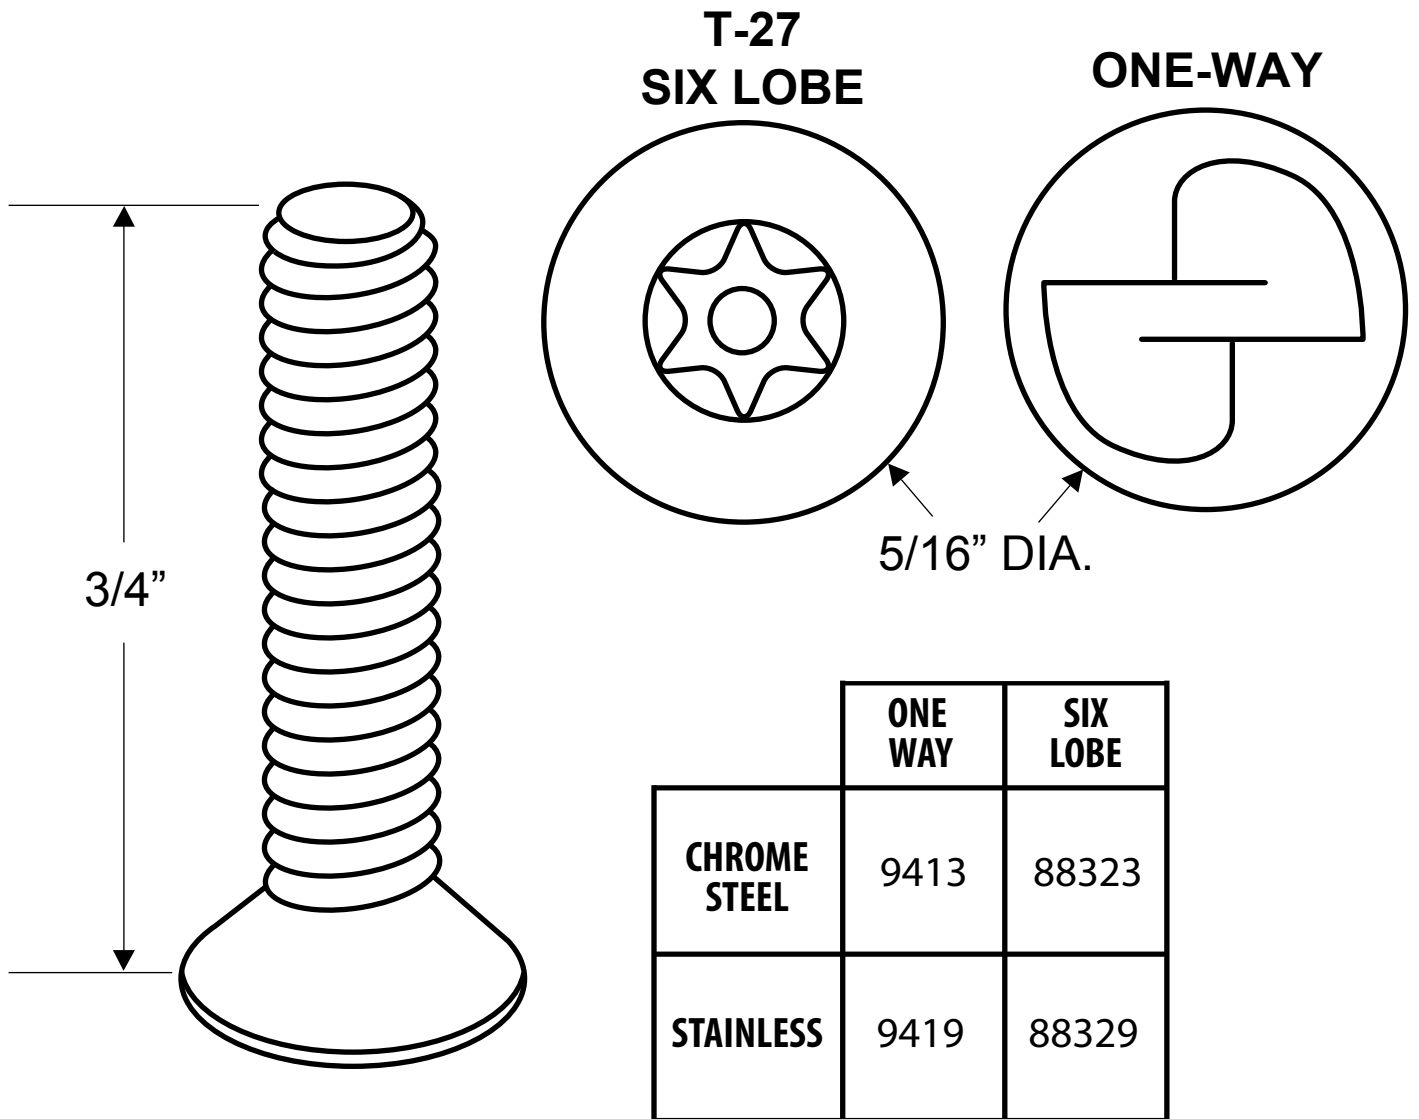

**9413, 9419, 88323, 88329
(MACHINE SCREW 8-32 X 3/4")**

	ONE WAY	SIX LOBE
CHROME STEEL	9413	88323
STAINLESS	9419	88329