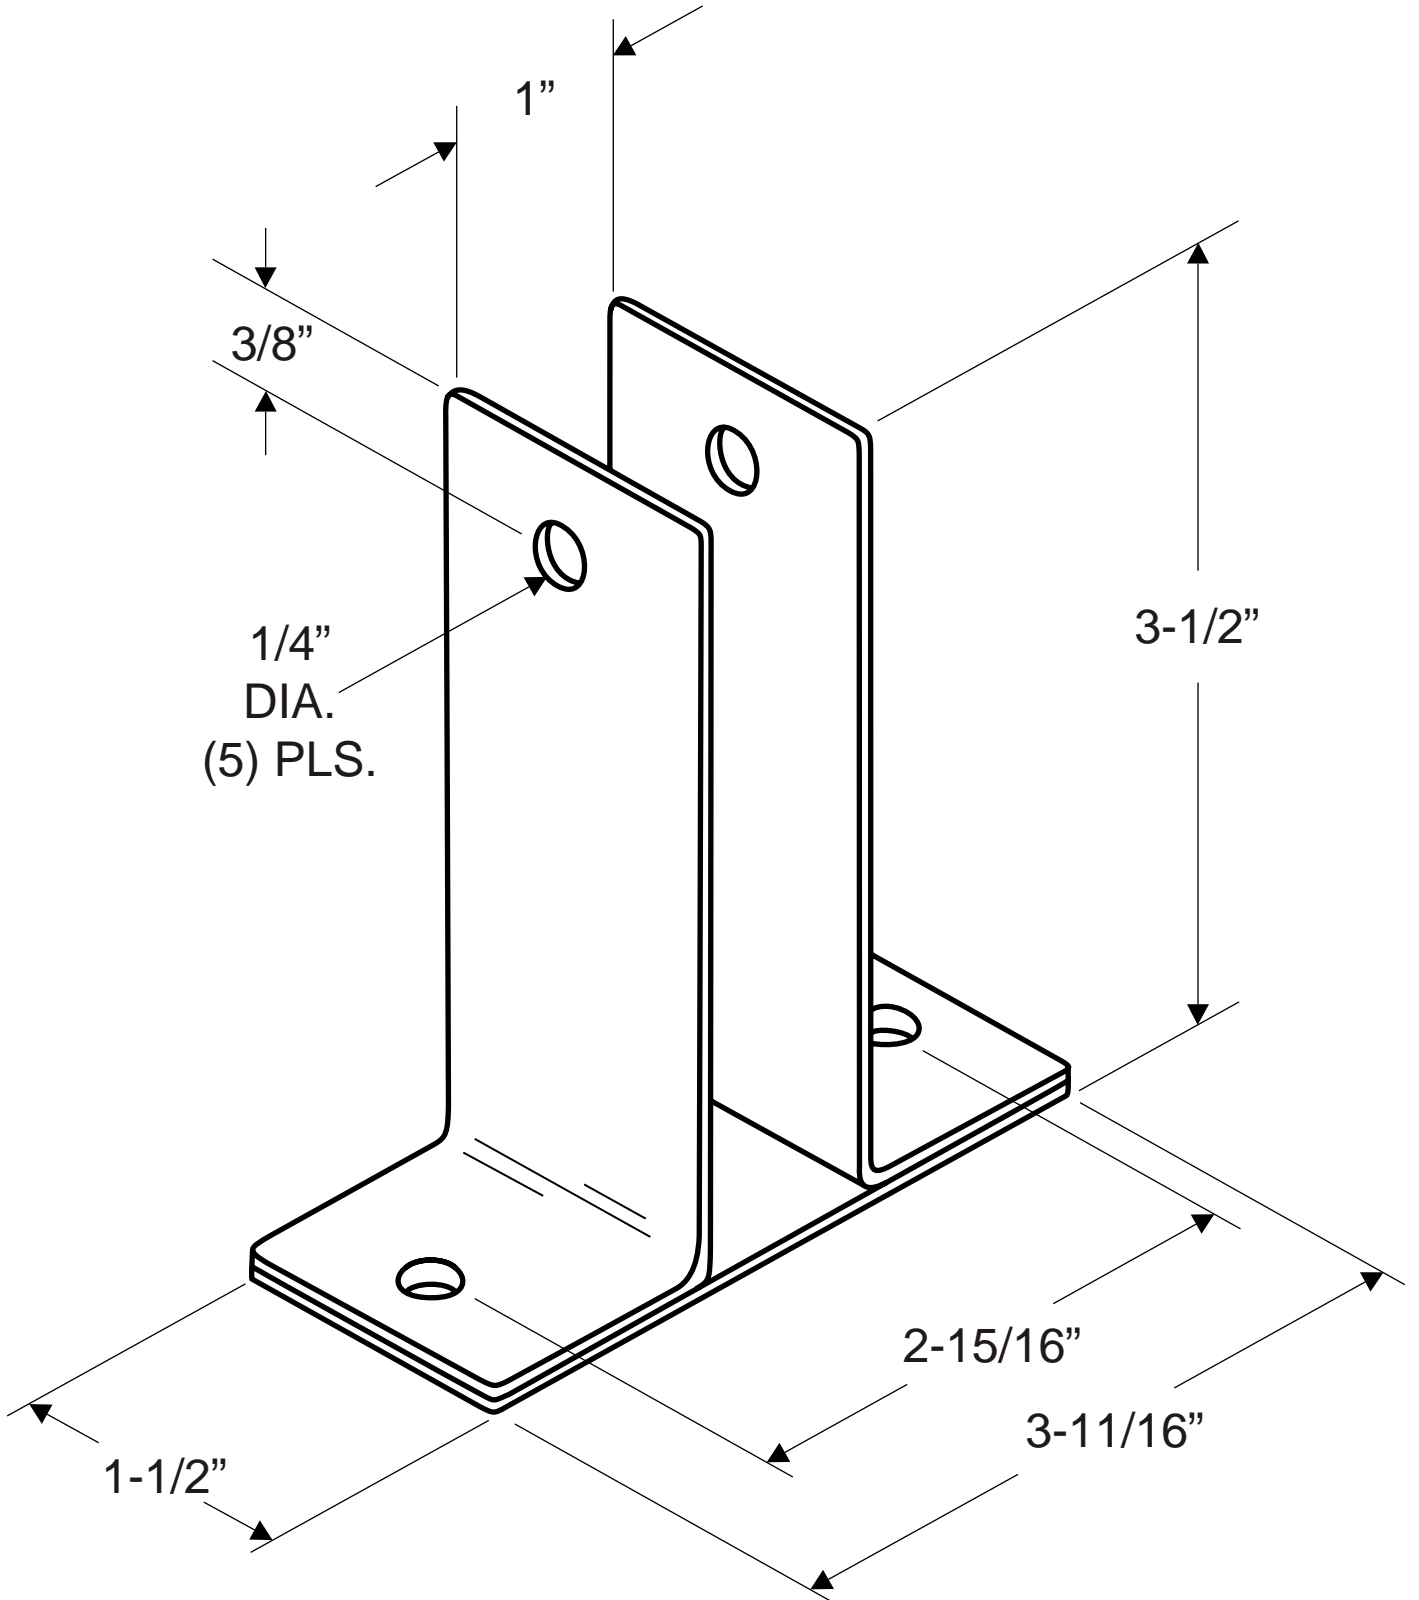

**1269
(WALL BRACKET - TWO EAR X-LONG 1")**

NOTE: 14 GAUGE (.075" THICK STAINLESS)