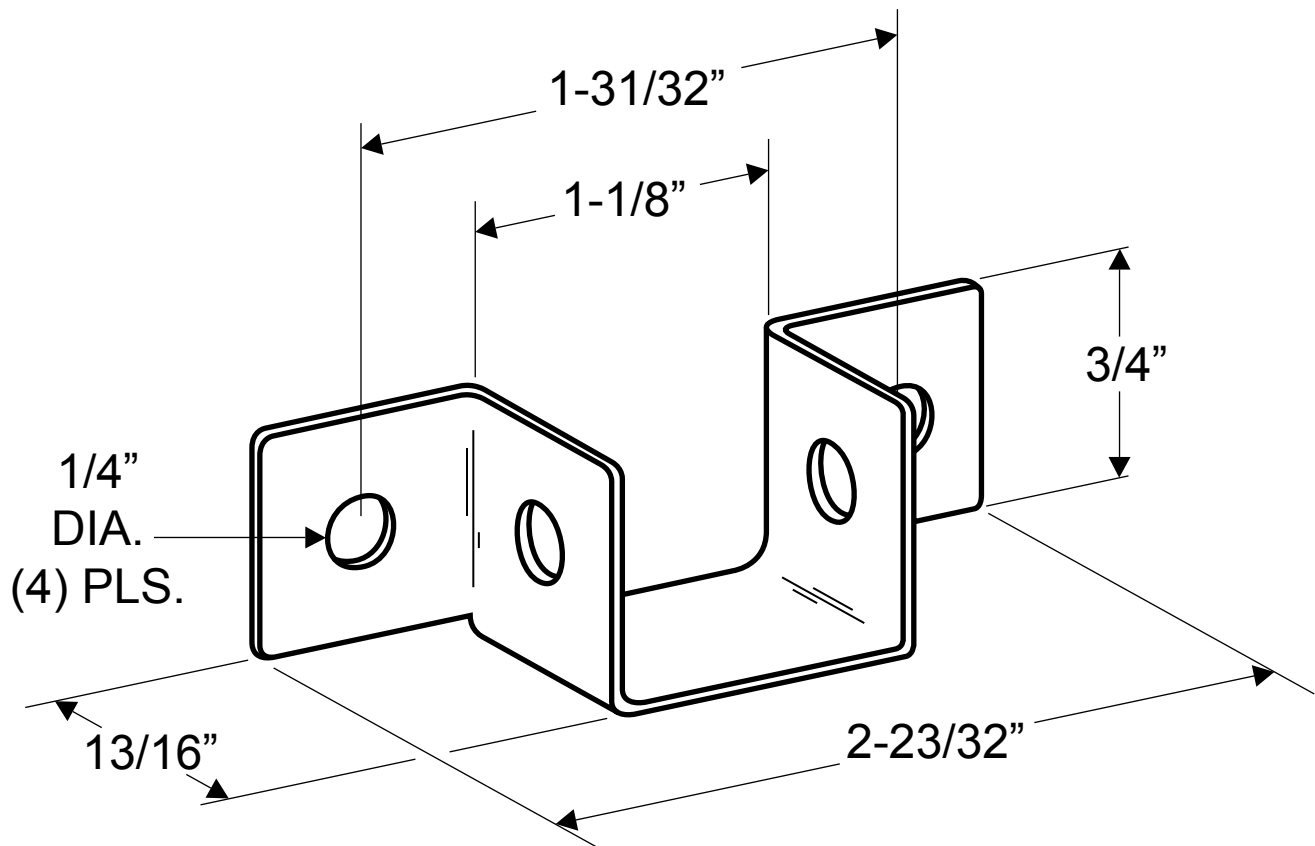

**2139
(HEADRAIL BRACKET)**

NOTE: 18 GAUGE (.05" THICK STAINLESS)