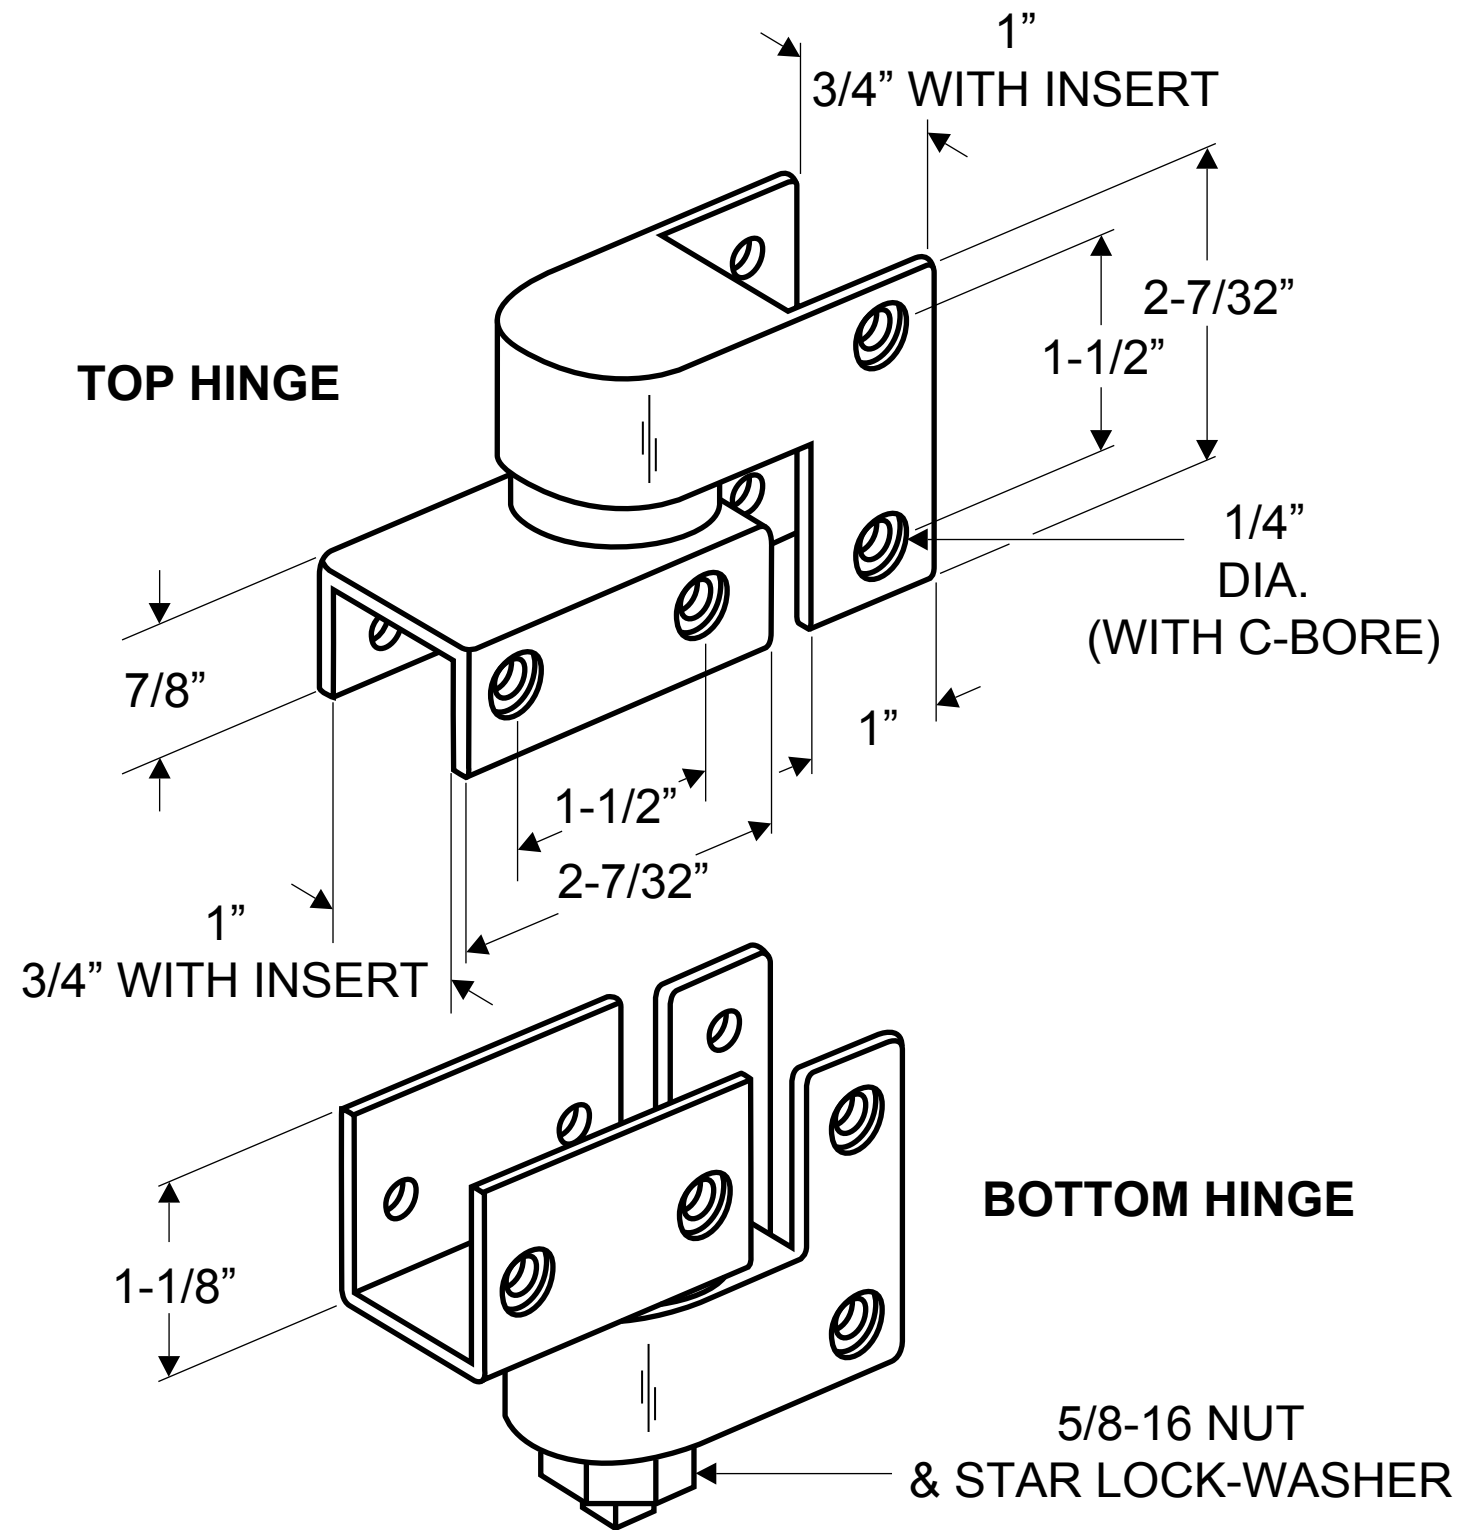

**7813
(ROLLER BEARING HINGE)**

**NOTE: FOR 3/4" or 1" DOOR AND POST
TOP AND BOTTOM HINGE MEASUREMENTS
SAME EXCEPT WHERE INDICATED**

**INSTRUCTIONS FOR INSTALLING
7813 PIVOT HINGE**