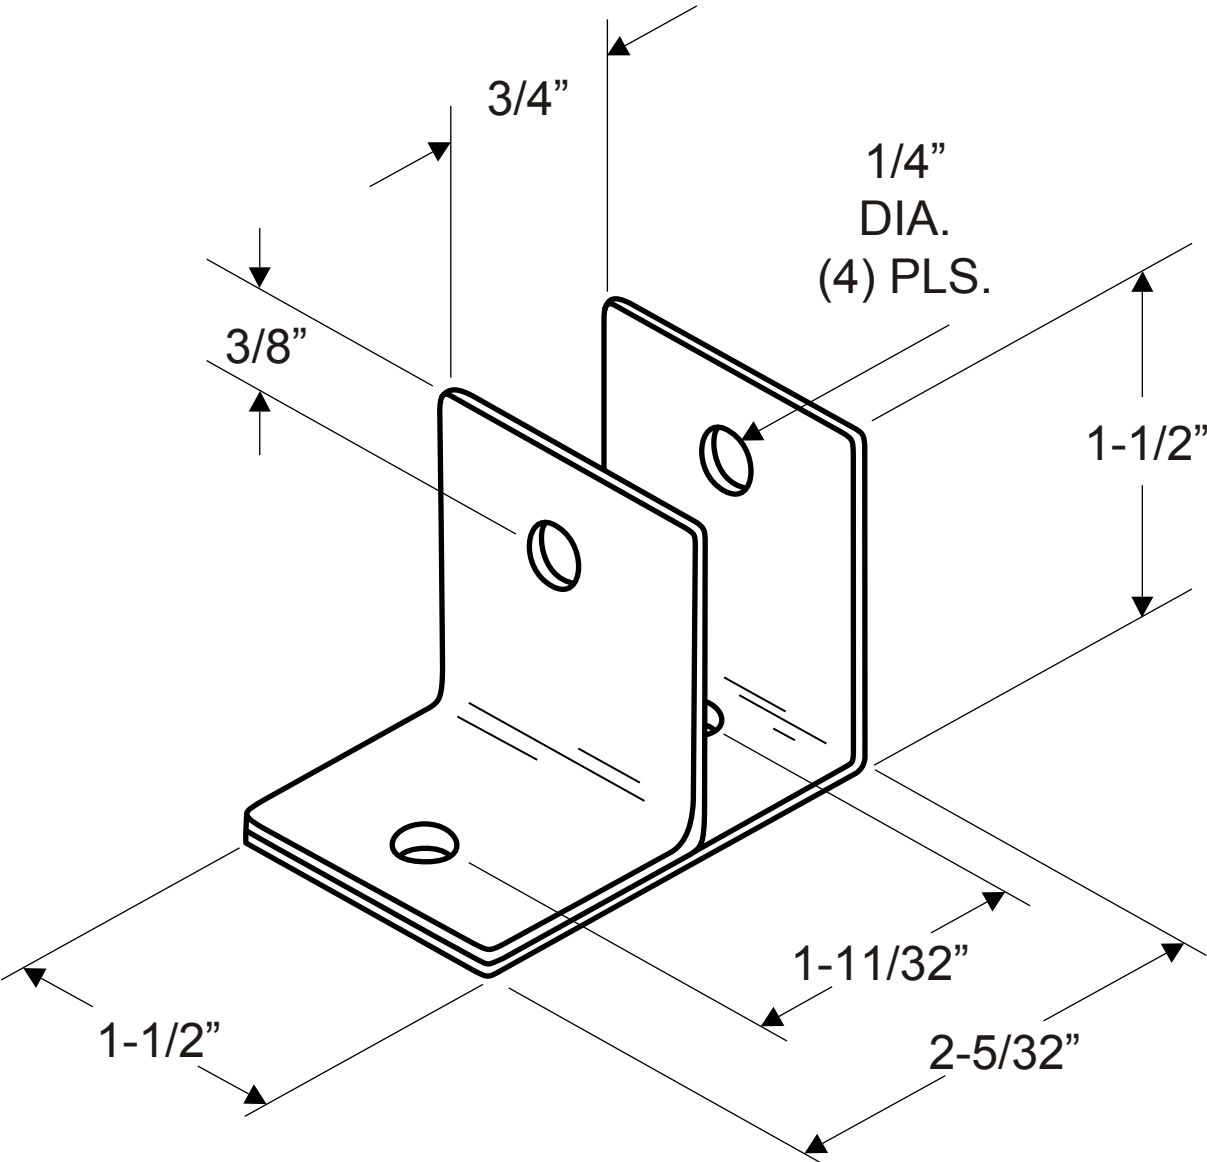

1679
(WALL BRACKET - ONE EAR MINI 3/4")

NOTE: 14 GAUGE (.075" THICK STAINLESS)