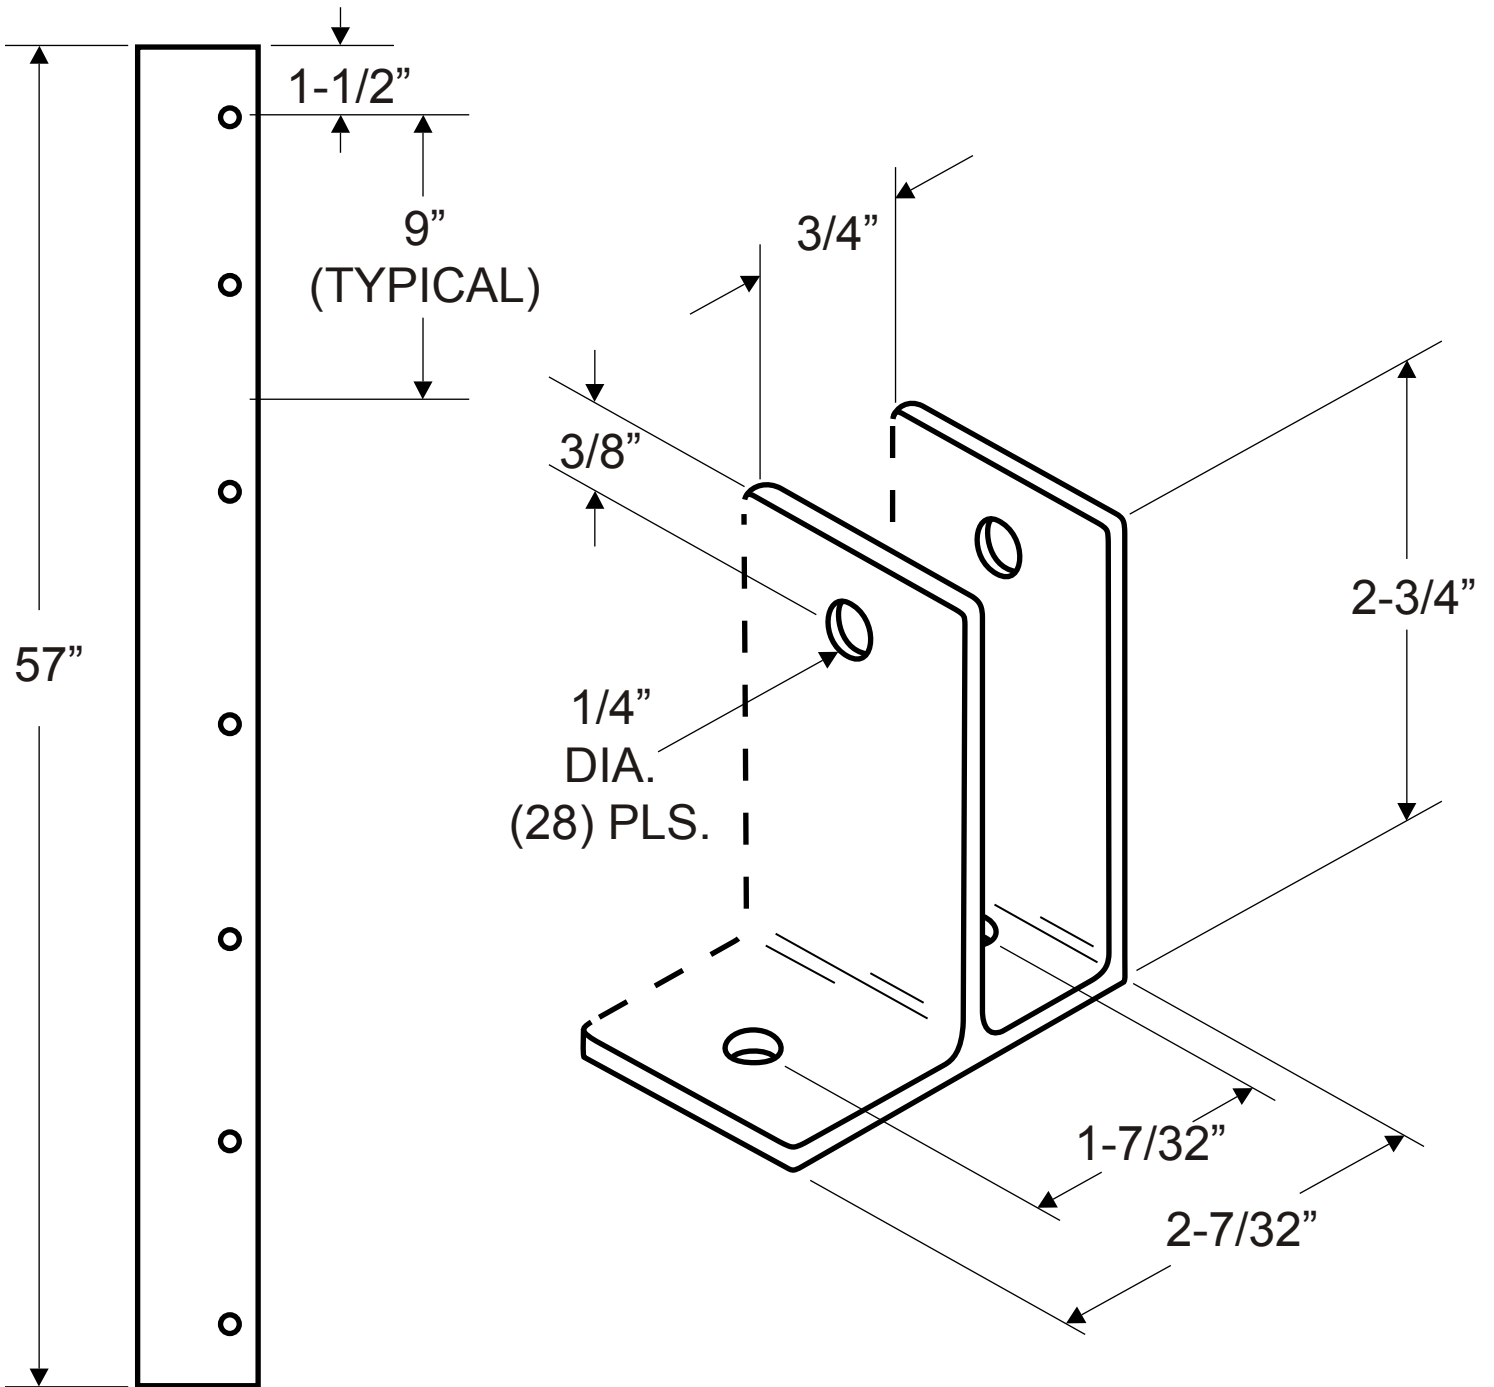

2074
(WALL BRACKET - ONE EAR 3/4"x57")

NOTE: ALL WALL THICKNESS AT 1/8"