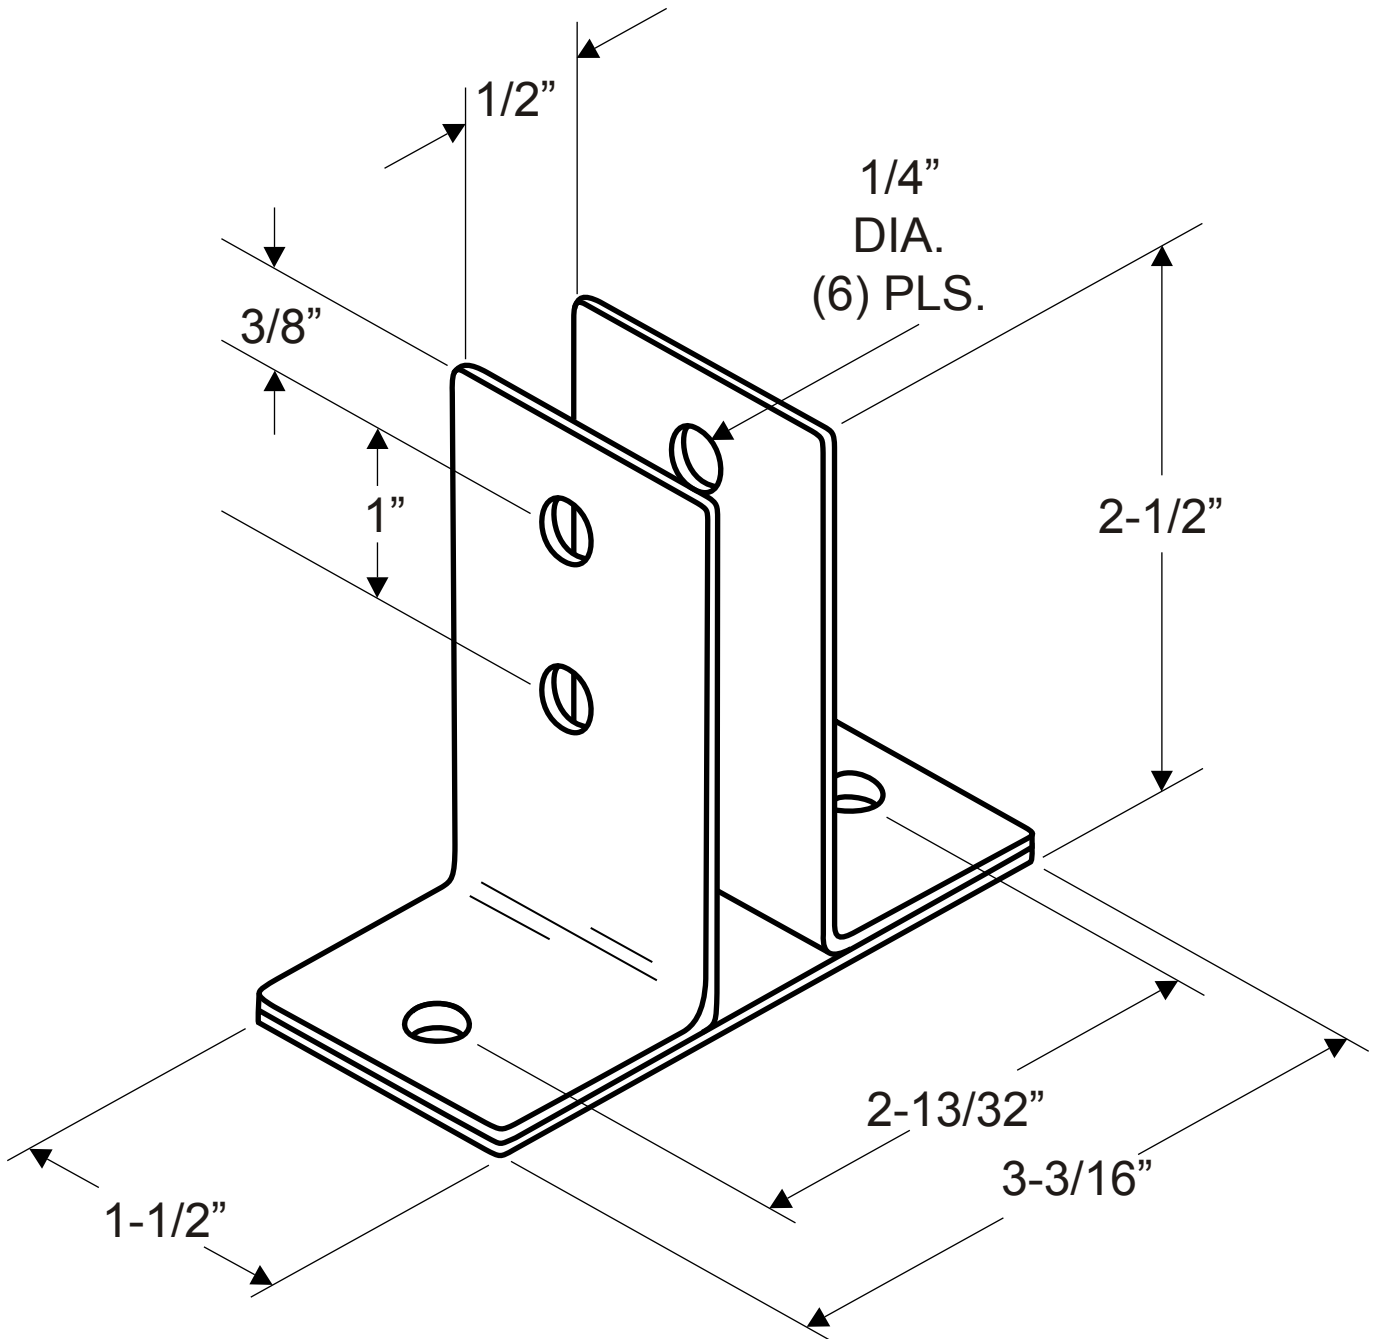

**1489
(URINAL SCREEN BRACKET - TWO EAR 1/2")**

NOTE: 14 GAUGE (.075" THICK STAINLESS)