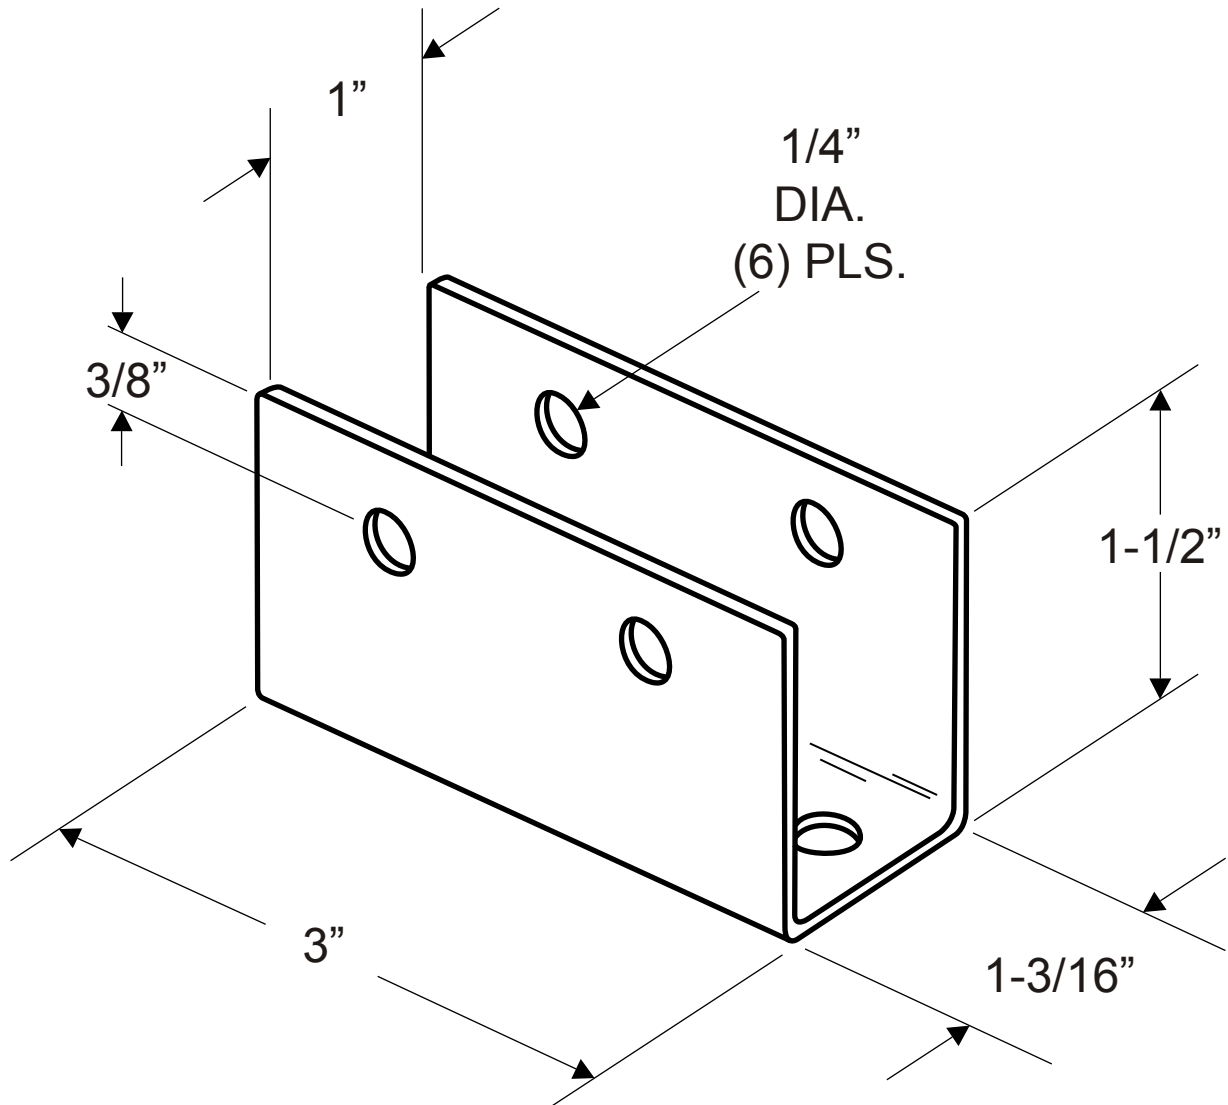

**2309
(U-BRACKET DOUBLE HIGH 1")**

**NOTE: 14 GAUGE (.075" THICK STAINLESS)
TWO HOLES IN BASE**