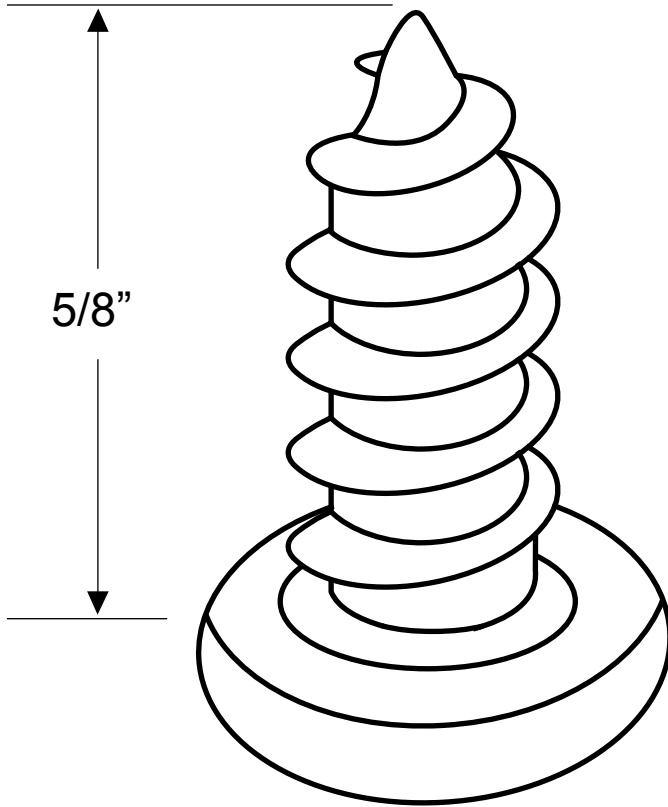

**9263, 92063, 92072, 92079, 92093, 92193, 92199  
(SHEET METAL SCREW 14 X 5/8")**

	<b>ONE WAY</b>	<b>PHILLIPS</b>	<b>SIX LOBE</b>
<b>CHROME STEEL</b>	9263	92063-A 92093-AB	92193
<b>STAINLESS</b>	—	92079	92199
<b>BRASS PLATED STAINLESS</b>	—	92072	—