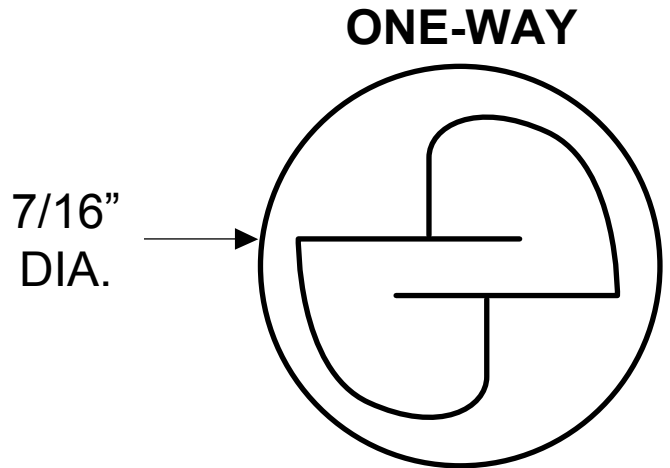

**9263, 92063, 92072, 92079, 92093, 92193, 92199  
(SHEET METAL SCREW 14 X 5/8")**

	<b>ONE WAY</b>	<b>PHILLIPS</b>	<b>SIX LOBE</b>
<b>CHROME STEEL</b>	9263	92063-A 92093-AB	92193
<b>STAINLESS</b>	—	92079	92199
<b>BRASS PLATED STAINLESS</b>	—	92072	—