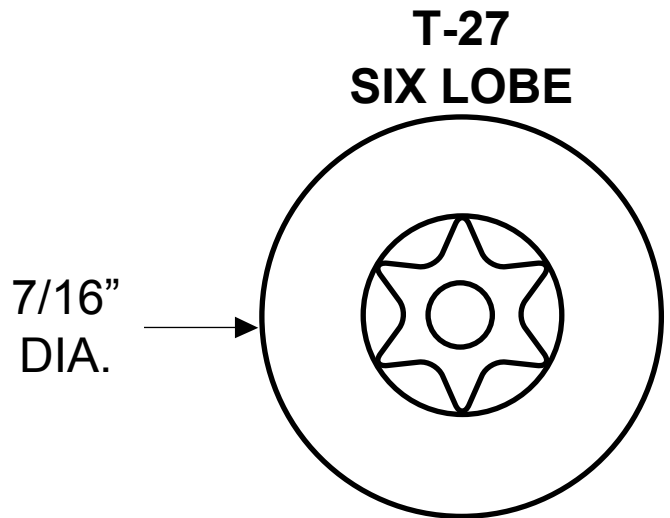

**9263, 92063, 92072, 92079, 92093, 92193, 92199  
(SHEET METAL SCREW 14 X 5/8")**

	<b>ONE WAY</b>	<b>PHILLIPS</b>	<b>SIX LOBE</b>
<b>CHROME STEEL</b>	9263	92063-A 92093-AB	92193
<b>STAINLESS</b>	—	92079	92199
<b>BRASS PLATED STAINLESS</b>	—	92072	—