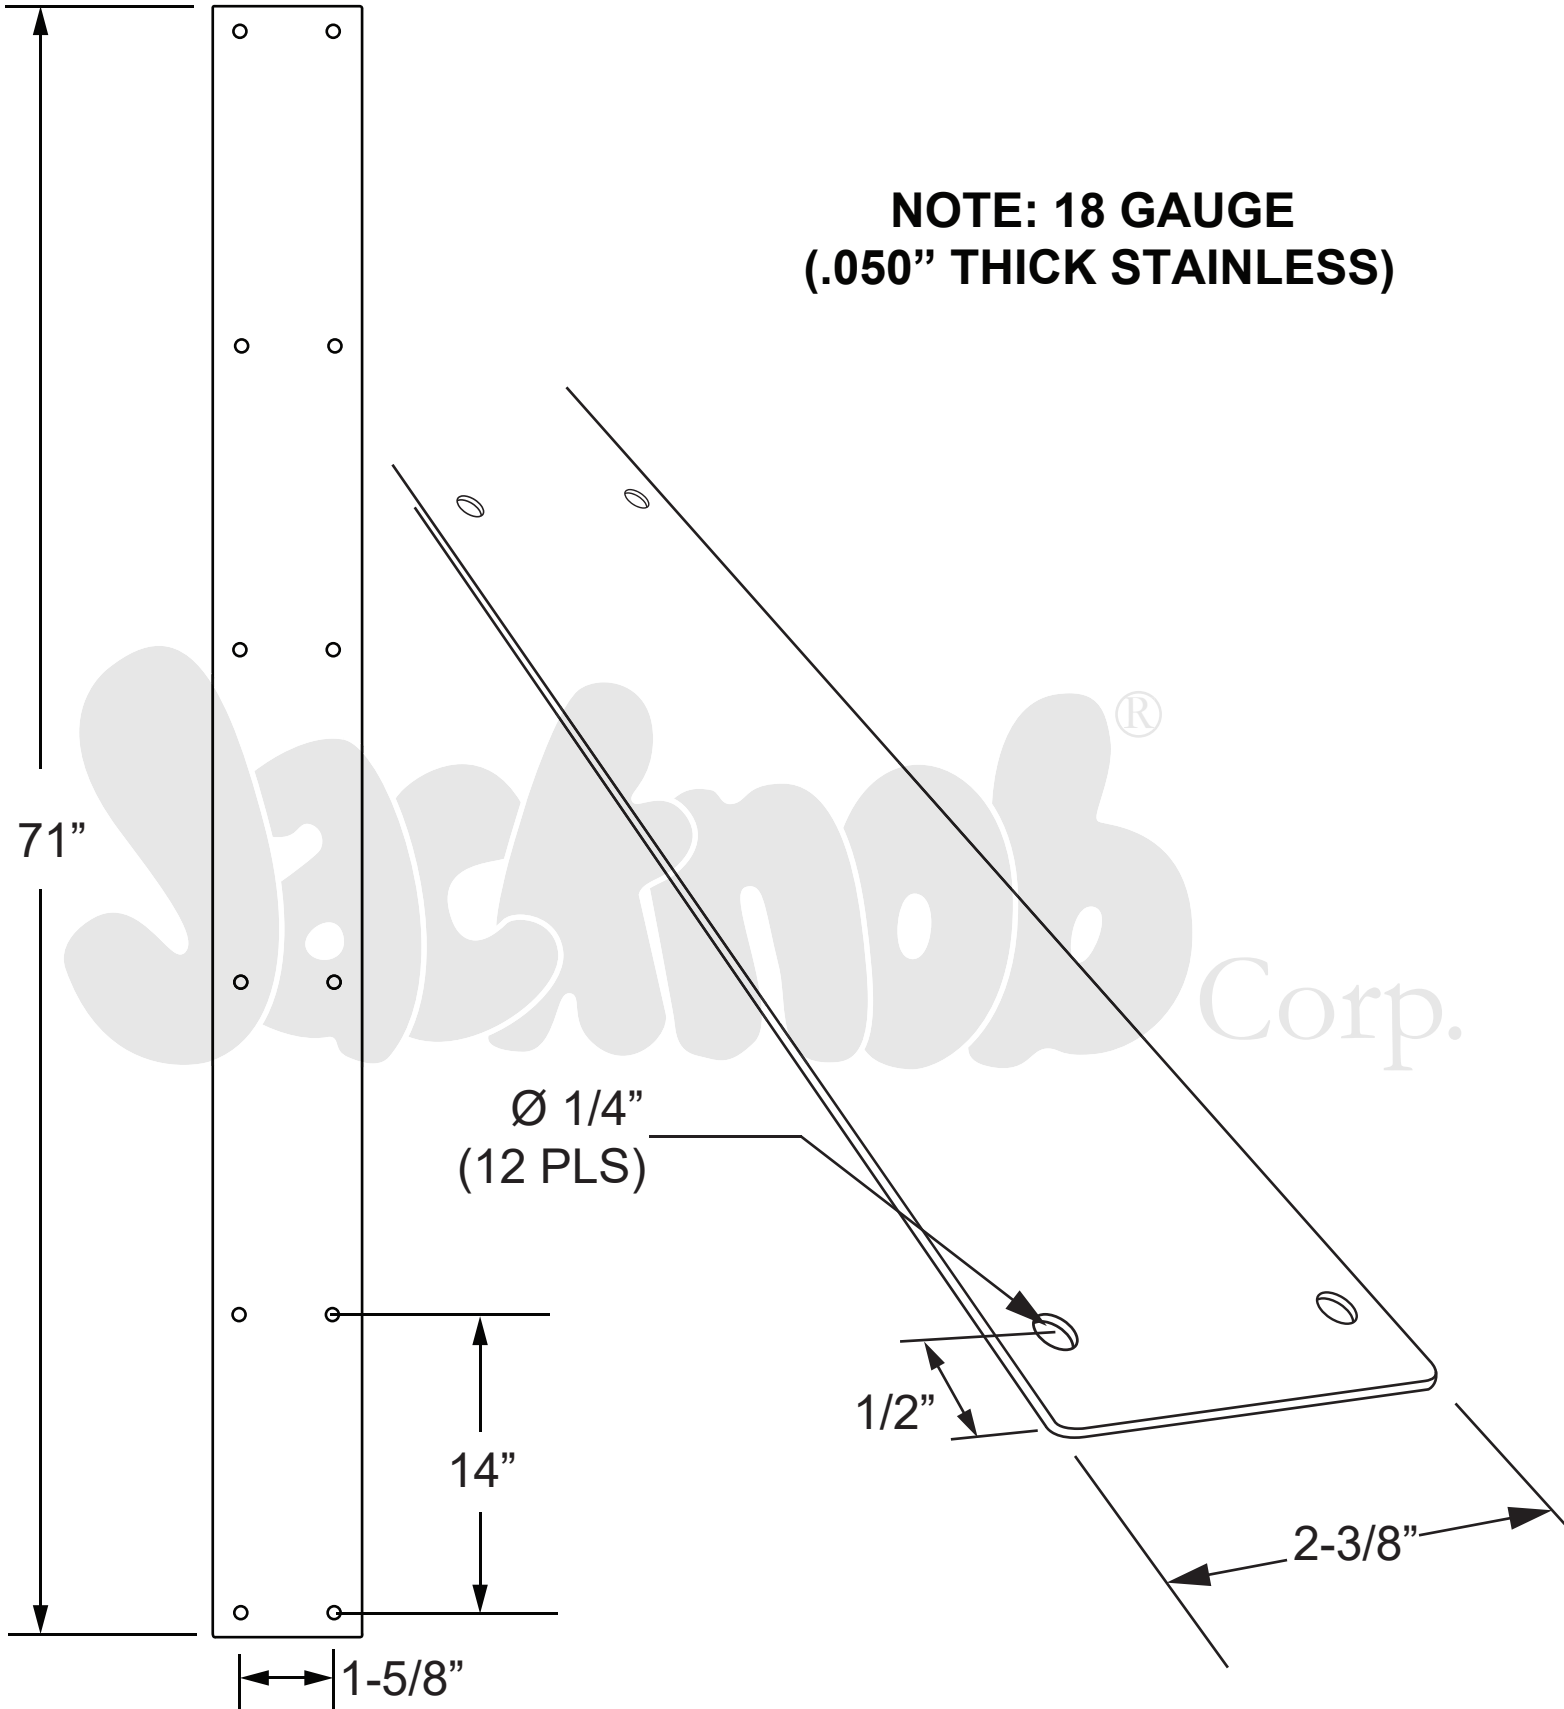

190269

ALCOVE CLIP 71" FOR EQUAL PANELS - STAMPED S/S

**NOTE: 18 GAUGE
(.050" THICK STAINLESS)**

Copyright - 2025 Jacknob Corp. All rights reserved

All dimensions shown are approximate. Do not pre-drill or fabricate based on dimensions shown.

The manufacturer reserves the right to, and may from time to time, make changes in dimensions and designs.