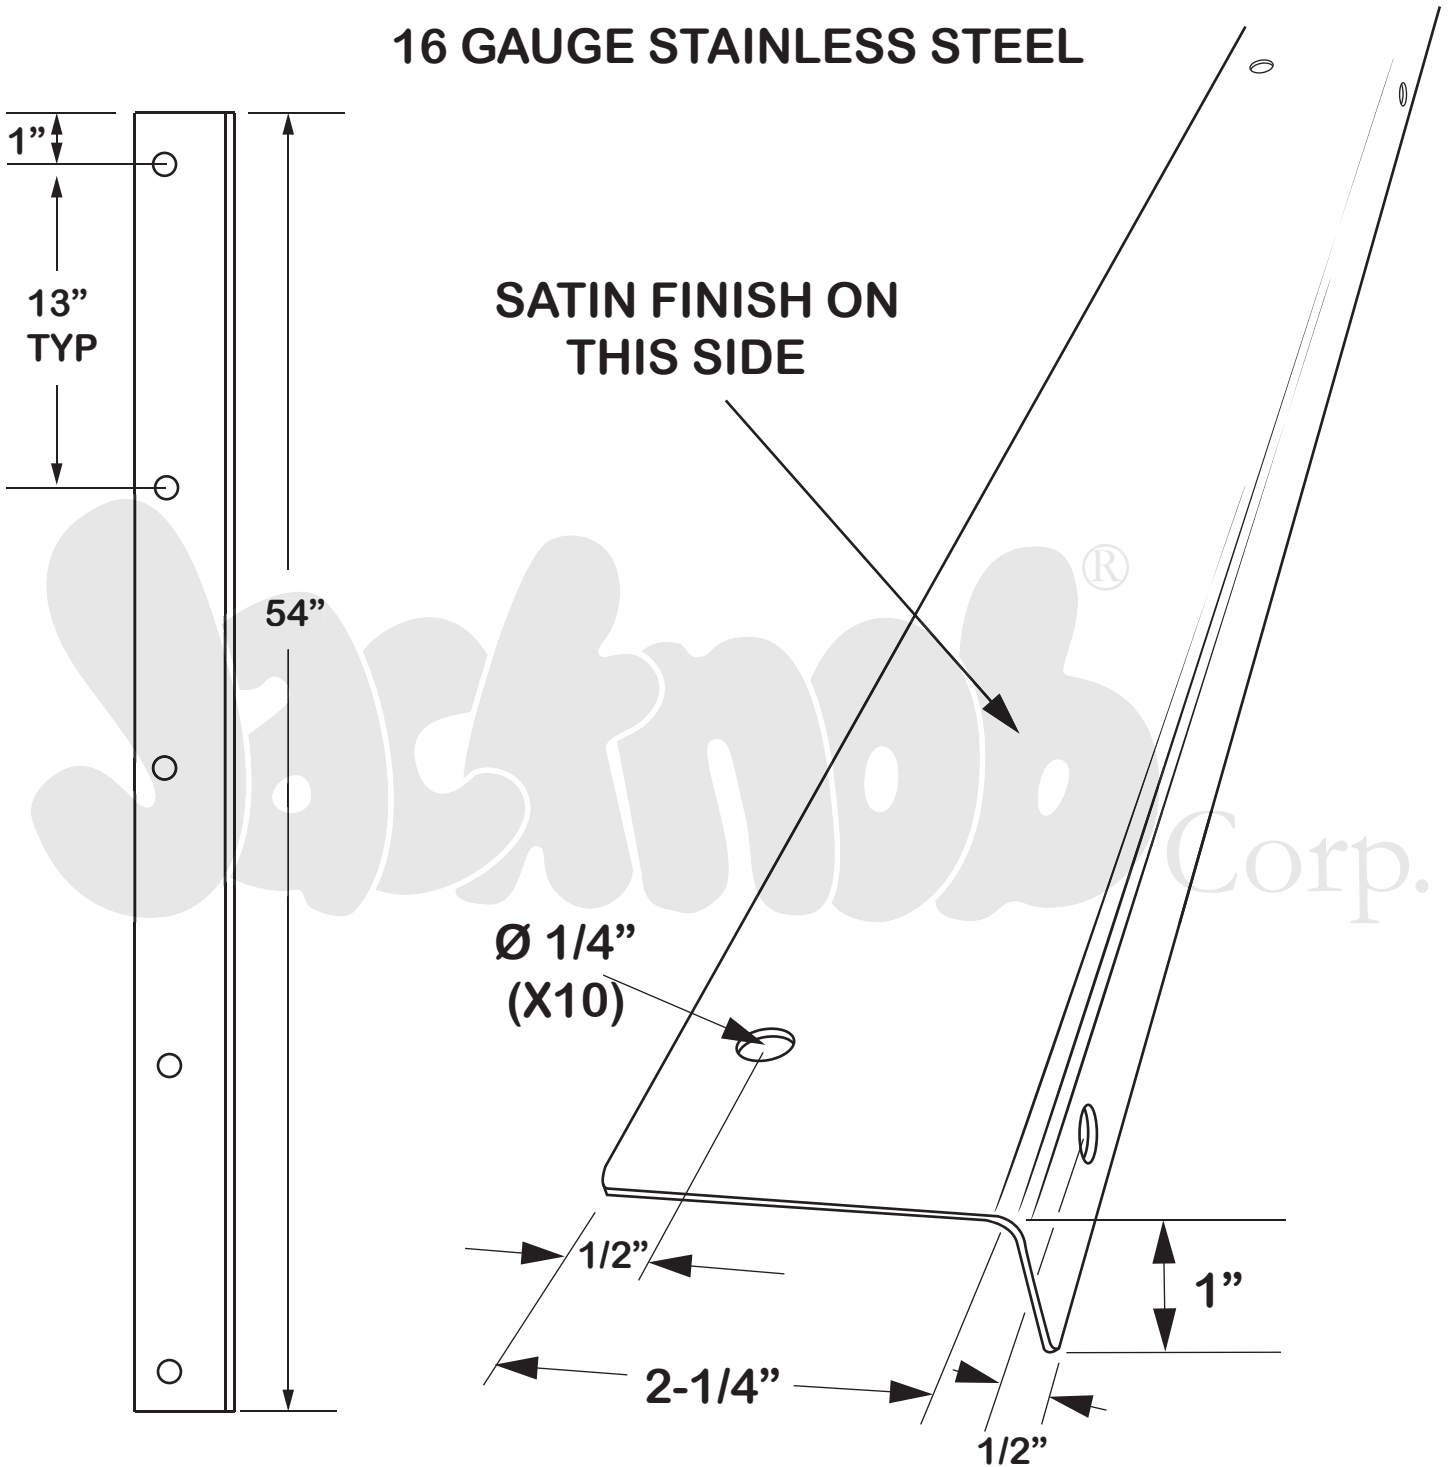

185319

ANGLE BRACKET 54" CRSS MET-12668A

16 GAUGE STAINLESS STEEL

Copyright - 2025 Jacknob Corp. All rights reserved

All dimensions shown are approximate. Do not pre-drill or fabricate based on dimensions shown.