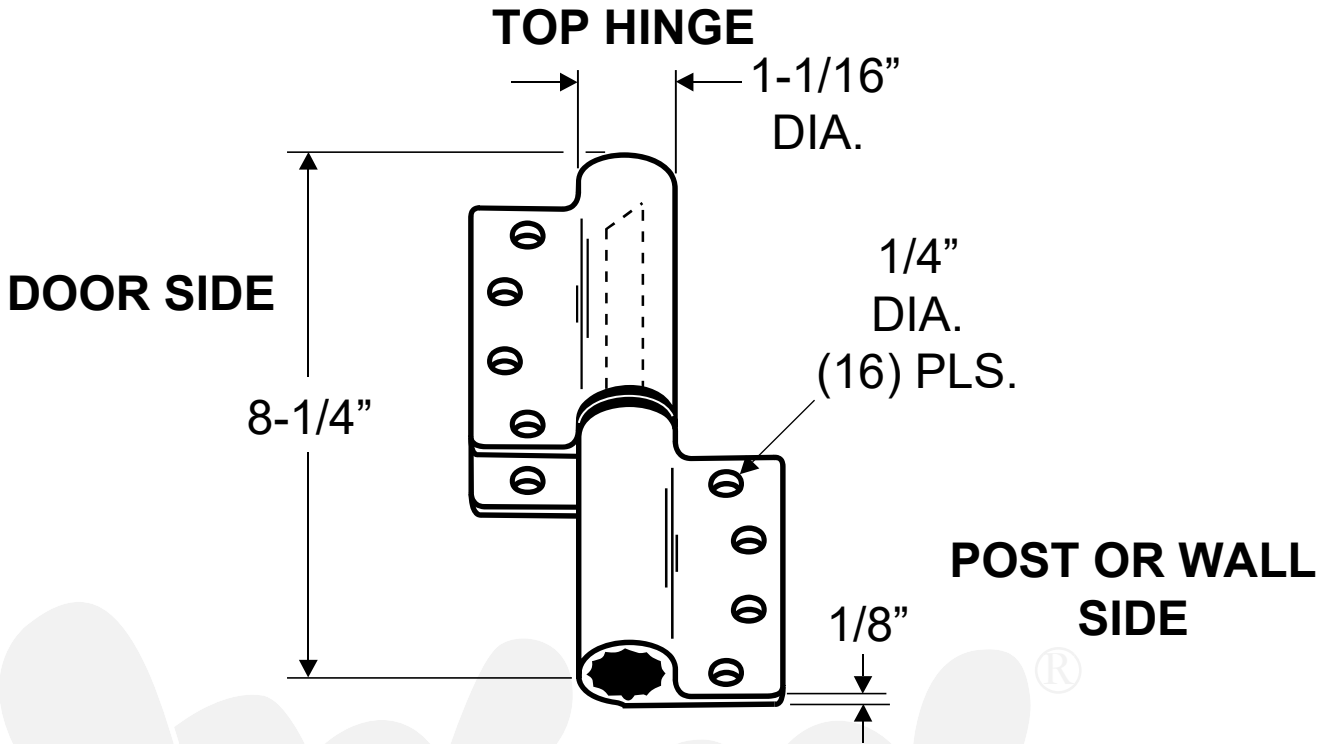

**119318, 119314
(ROUND BARREL HINGE - LH-IN/RH-OUT)**

*** ALLOW 1/2" SPACE FOR INSTALLATION**