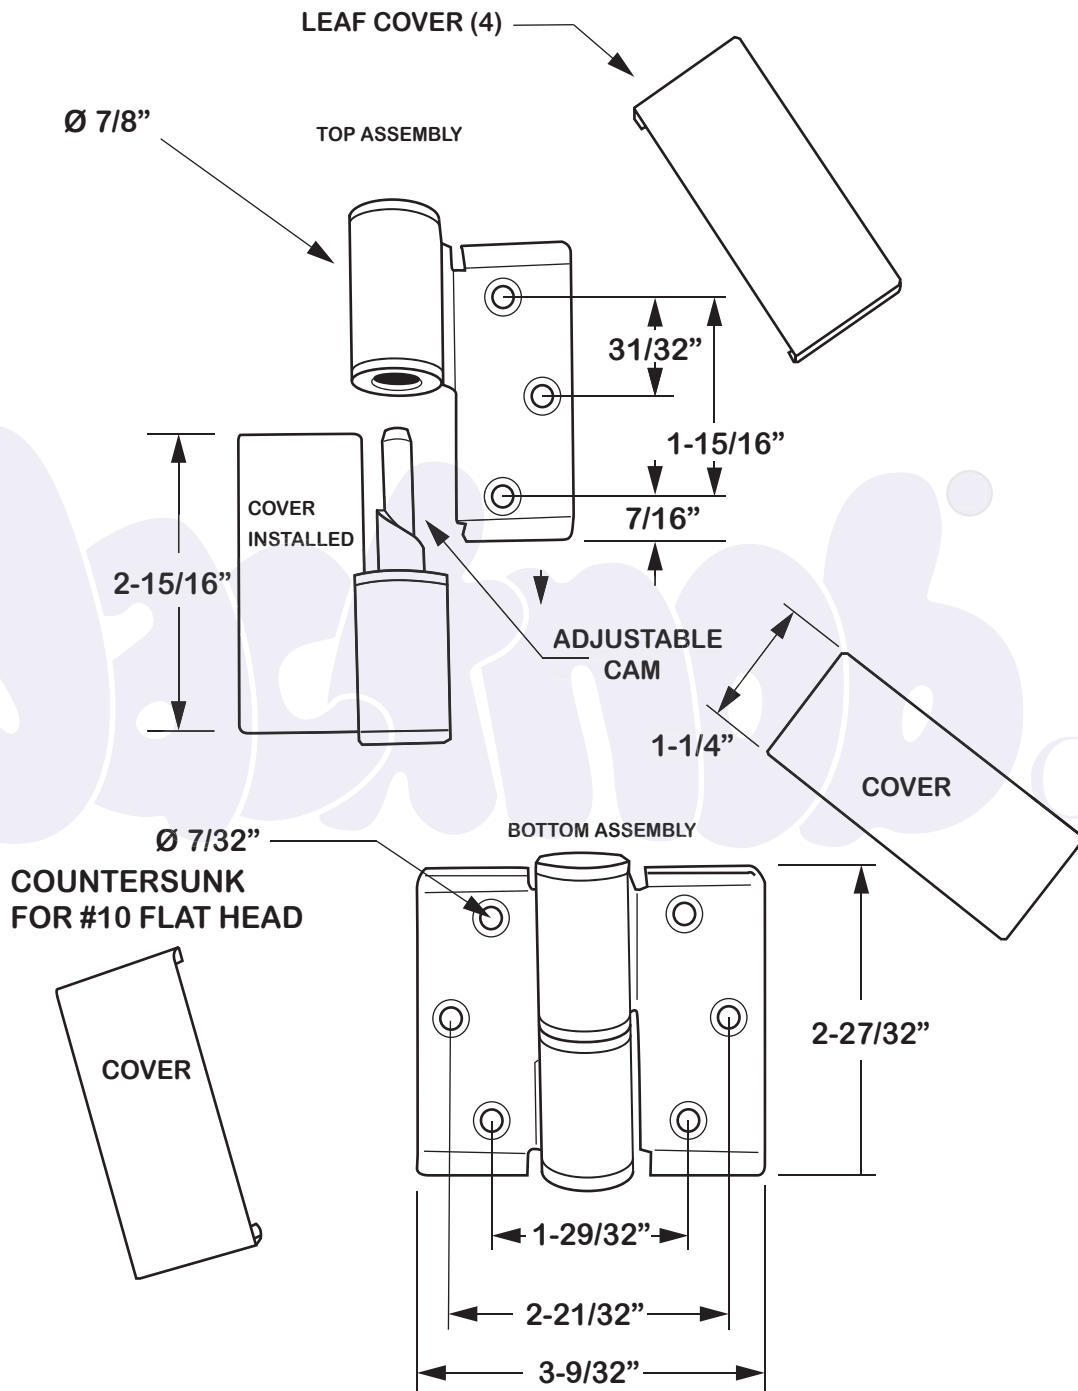

131543

(HINGE-SURFACE MOUNTED (RH-IN/LH-OUT) W/COVER CRSS)

1/8" STAMPED STAINLESS STEEL

Copyright - 2023 Jacknob Corp. All rights reserved

All dimensions shown are approximate. Do not pre-drill or fabricate based on dimensions shown.

The manufacturer reserves the right to, and may from time to time, make changes in dimensions and designs.