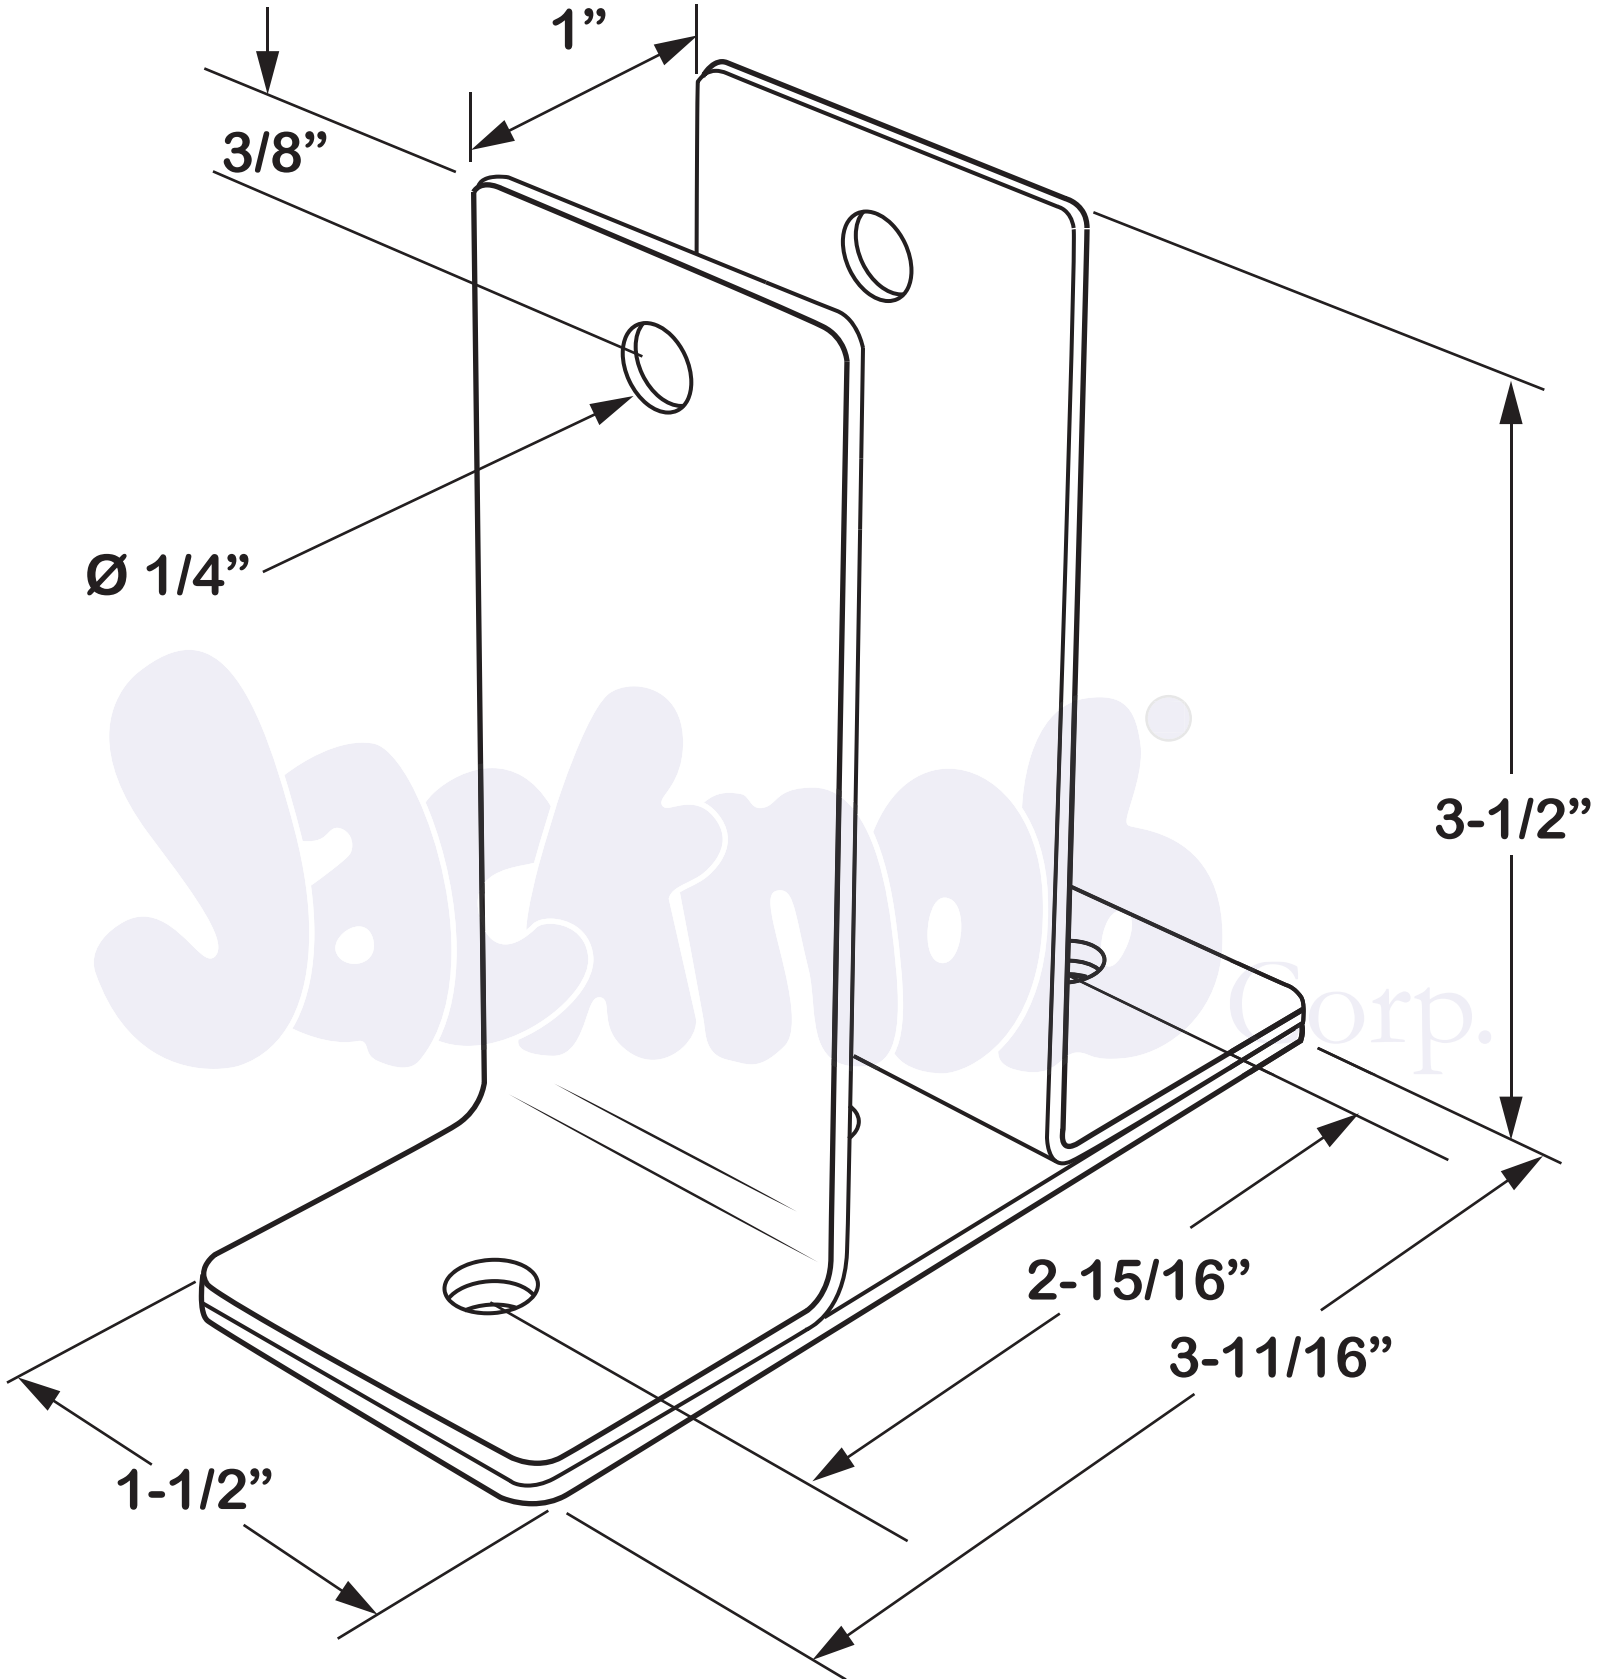

1269
(WALL BRACKET - X-LONG TWO EAR 1")

14 GAUGE STAINLESS STEEL

Copyright - 2023 Jacknob Corp. All rights reserved

All dimensions shown are approximate. Do not pre-drill or fabricate based on dimensions shown.