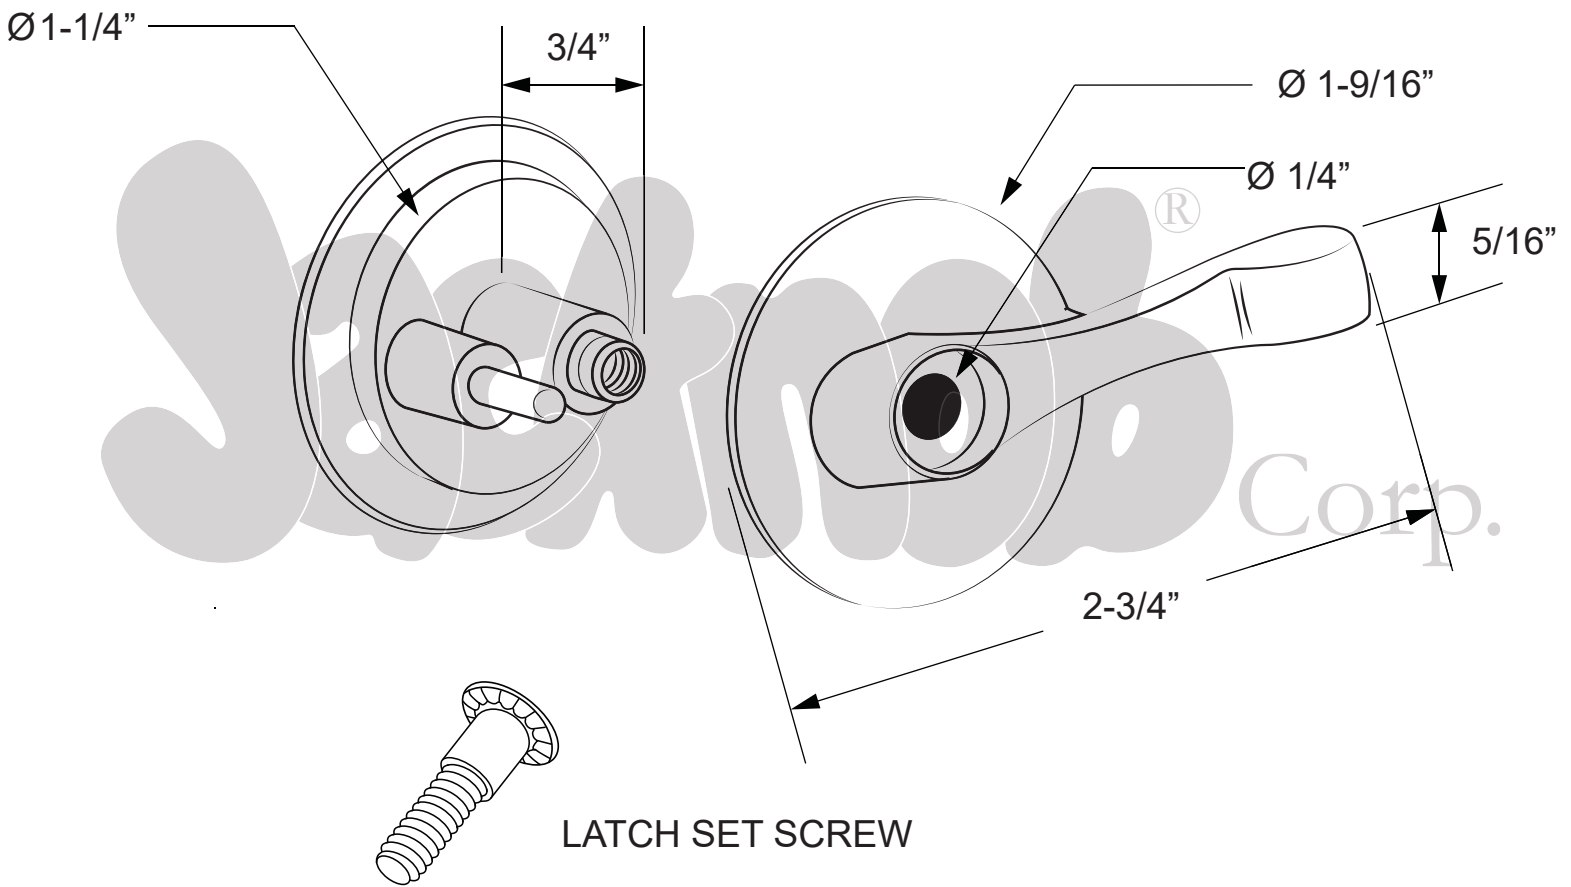

163500

(KNOB SET W/SCREW FOR 6066 LATCH HSG. ADA)

Copyright - 2012 Jacknob Corp. all rights reserved

All dimensions shown are approximate. Do not predrill or fabricate based on dimensions shown.

The manufacturer reserves the right to, and may from time to time, make changes in dimensions and designs.