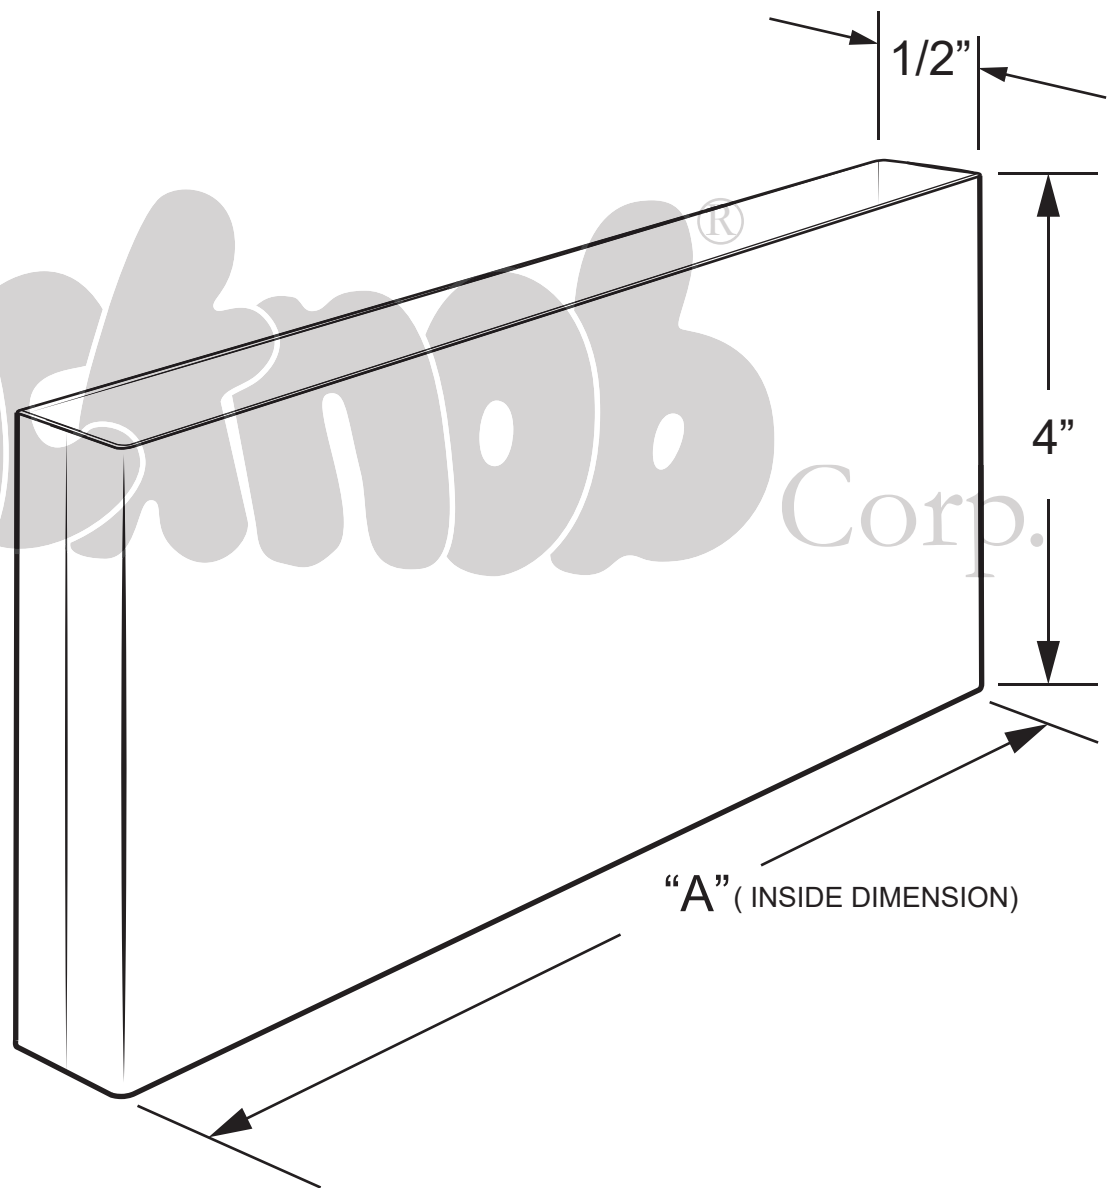

46009 SERIES PILASTER SHOES (PILASTER SHOE 1/2" WIDE X 4" HIGH)

NOTE: 22 GAUGE STAINLESS

PART #	"A"
46029	2-1/32"
46039	3-1/32"
46049	4-1/32"
46059	5-1/32"
46069	6-1/32"
46079	7-1/32"
46089	8-1/32"
46099	9-1/32"
46109	10-1/32"
46119	11-1/32"
46129	12-1/32"
46139	13-1/32"
46149	14-1/32"
46159	15-1/32"
46169	16-1/32"
46179	17-1/32"
46189	18-1/32"
46199	19-1/32"
46209	20-1/32"
46219	21-1/32"
46229	22-1/32"
46239	23-1/32"
46249	24-1/32"

*CUSTOM SIZES AVAILABLE

Copyright - 2021 Jacknob Corp. all rights reserved

All dimensions shown are approximate. Do not predrill or fabricate based on dimensions shown.

The manufacturer reserves the right to, and may from time to time, make changes in dimensions and designs.