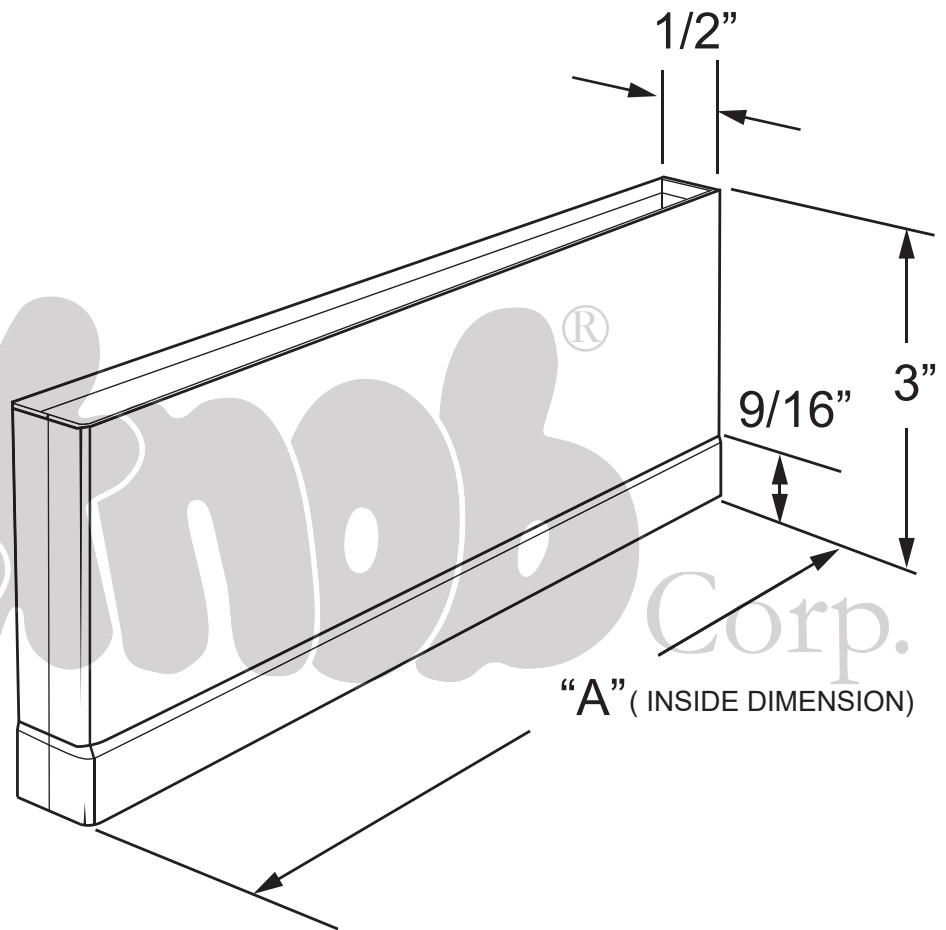

36009 SERIES PILASTER SHOES (PILASTER SHOE 1/2" WIDE X 3" HIGH)

PART #	"A"
36029	2-1/32"
36039	3-1/32"
36049	4-1/32"
36059	5-1/32"
36069	6-1/32"
36079	7-1/32"
36089	8-1/32"
36099	9-1/32"
36109	10-1/32"
36119	11-1/32"
36129	12-1/32"
36139	13-1/32"
36149	14-1/32"
36169	16-1/32"
36189	18-1/32"
36209	20-1/32"
36229	22-1/32"
36249	24-1/32"

*CUSTOM SIZES AVAILABLE

NOTE: 22 GAUGE STAINLESS

Copyright - 2019 Jacknob Corp. all rights reserved

All dimensions shown are approximate. Do not predrill or fabricate based on dimensions shown.

The manufacturer reserves the right to, and may from time to time, make changes in dimensions and designs.