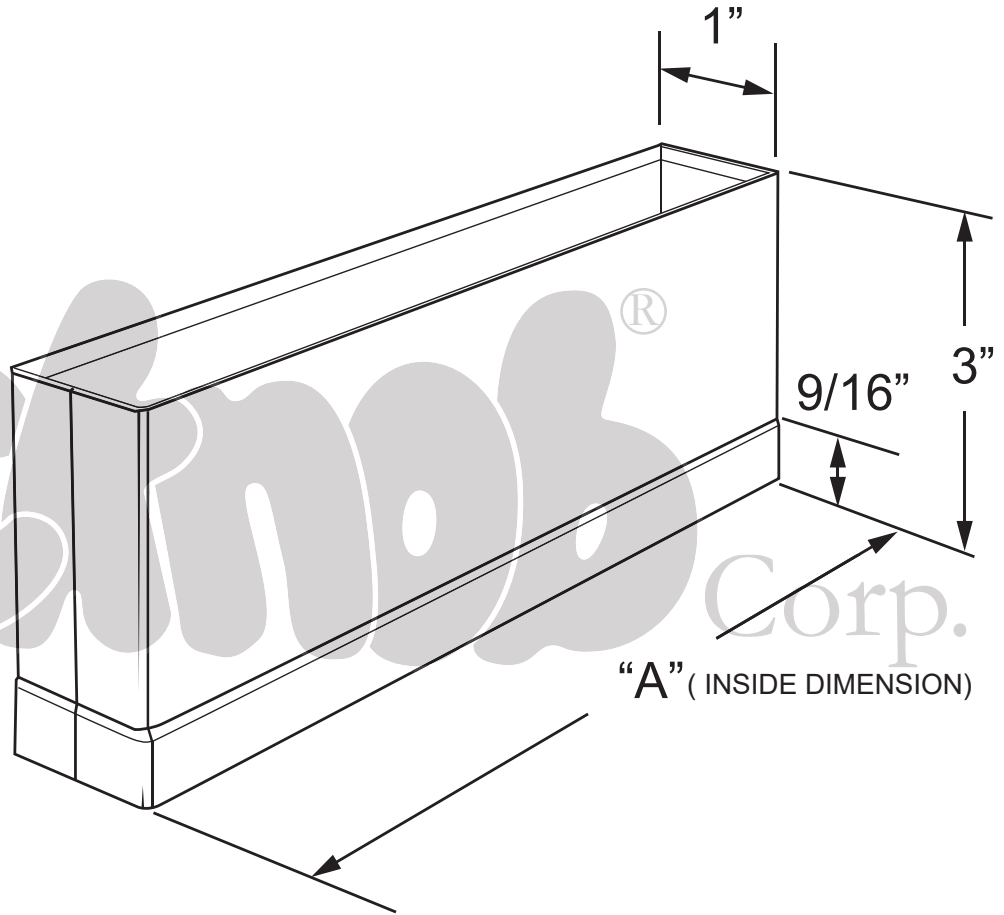

34009 SERIES PILASTER SHOES (PILASTER SHOE 1" WIDE X 3" HIGH)

PART #	"A"
34029	2-1/32"
34039	3-1/32"
34049	4-1/32"
34059	5-1/32"
34069	6-1/32"
34079	7-1/32"
34089	8-1/32"
34099	9-1/32"
34109	10-1/32"
34119	11-1/32"
34129	12-1/32"
34139	13-1/32"
34149	14-1/32"
34169	16-1/32"
34189	18-1/32"
34209	20-1/32"
34229	22-1/32"
34249	24-1/32"

*CUSTOM SIZES AVAILABLE

NOTE: 22 GAUGE STAINLESS

Copyright - 2019 Jacknob Corp. all rights reserved

All dimensions shown are approximate. Do not predrill or fabricate based on dimensions shown.

The manufacturer reserves the right to, and may from time to time, make changes in dimensions and designs.