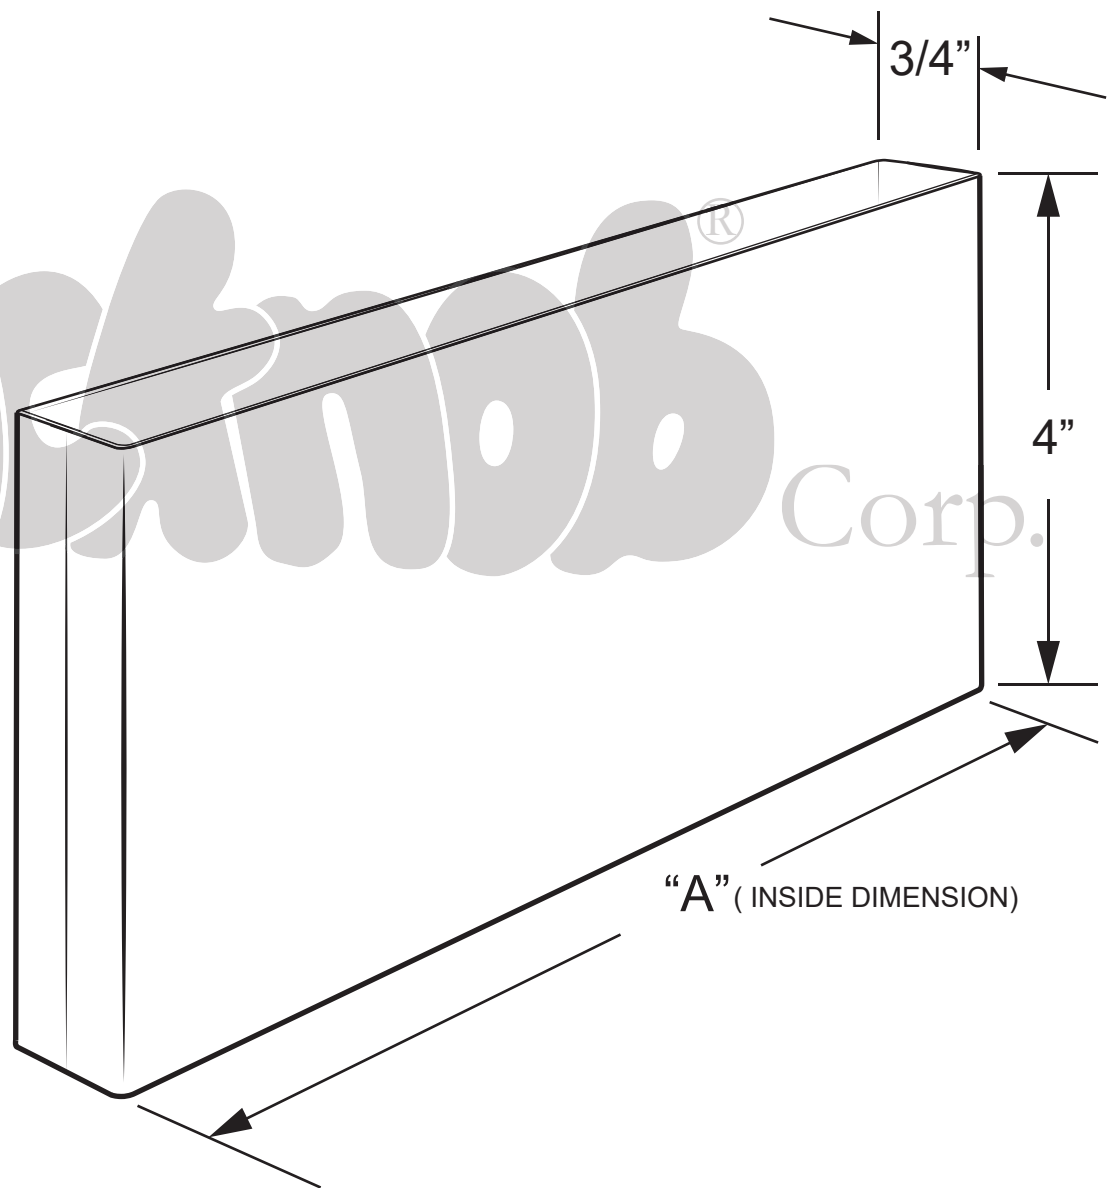

45009 SERIES PILASTER SHOES (PILASTER SHOE 3/4" WIDE X 4" HIGH)

NOTE: 22 GAUGE STAINLESS

PART #	"A"
45029	2-1/32"
45039	3-1/32"
45049	4-1/32"
45059	5-1/32"
45069	6-1/32"
45079	7-1/32"
45089	8-1/32"
45099	9-1/32"
45109	10-1/32"
45119	11-1/32"
45129	12-1/32"
45139	13-1/32"
45149	14-1/32"
45159	15-1/32"
45169	16-1/32"
45179	17-1/32"
45189	18-1/32"
45199	19-1/32"
45209	20-1/32"
45229	22-1/32"
45239	23-1/32"
45249	24-1/32"

*CUSTOM SIZES AVAILABLE

Copyright - 2021 Jacknob Corp. all rights reserved

All dimensions shown are approximate. Do not predrill or fabricate based on dimensions shown.

The manufacturer reserves the right to, and may from time to time, make changes in dimensions and designs.