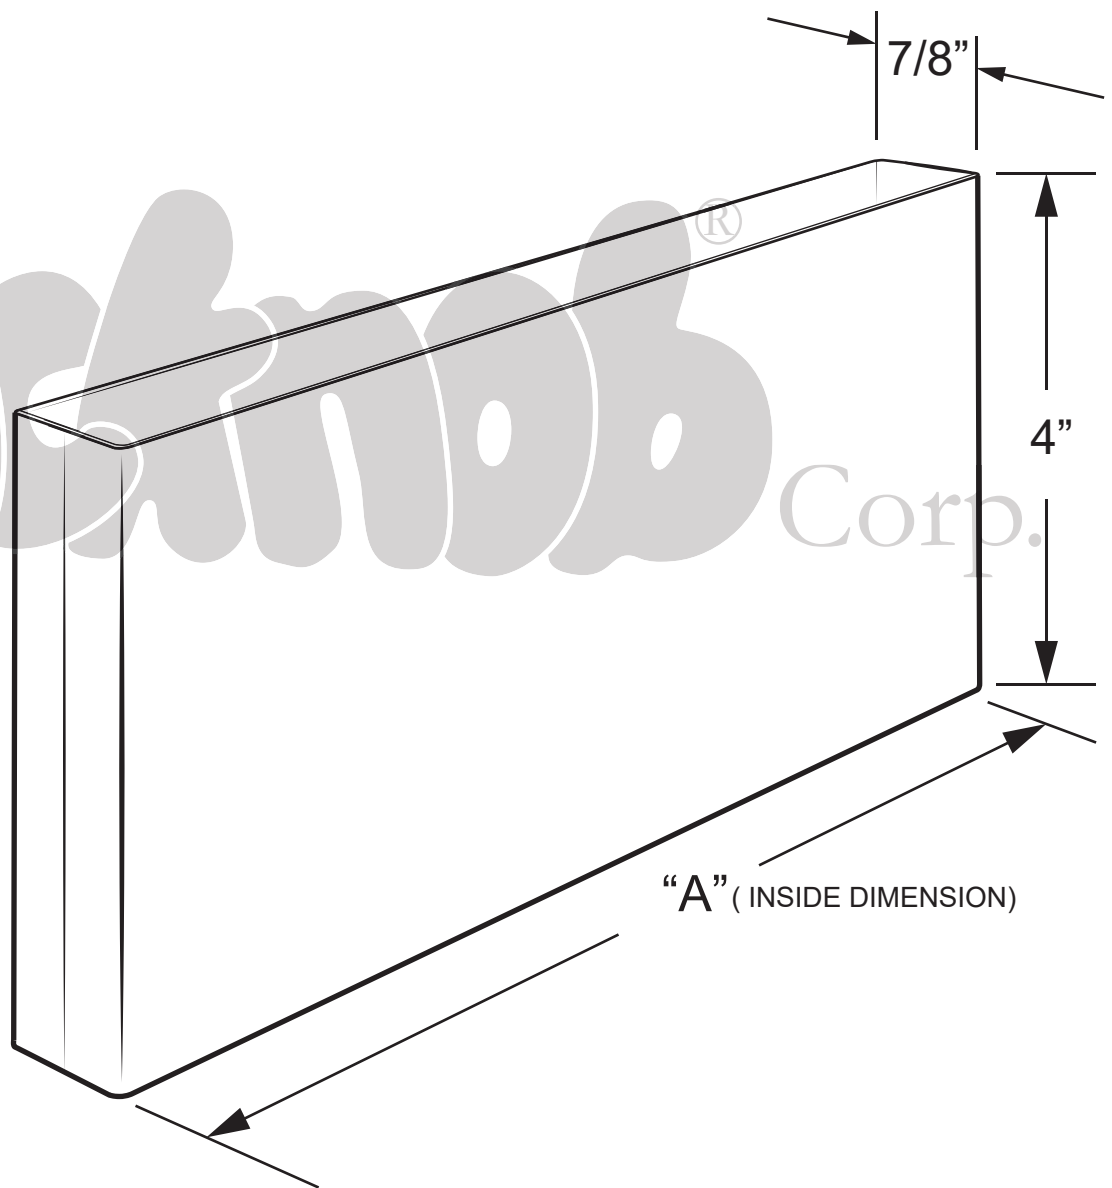

41009 SERIES PILASTER SHOES (PILASTER SHOE 7/8" WIDE X 4" HIGH)

NOTE: 22 GAUGE STAINLESS

PART #	"A"
41029	2-1/32"
41039	3-1/32"
41049	4-1/32"
41059	5-1/32"
41069	6-1/32"
41079	7-1/32"
41089	8-1/32"
41099	9-1/32"
41109	10-1/32"
41119	11-1/32"
41129	12-1/32"
41139	13-1/32"
41149	14-1/32"
41159	15-1/32"
41169	16-1/32"
41179	17-1/32"
41189	18-1/32"
41199	19-1/32"
41209	20-1/32"
41229	22-1/32"
41239	23-1/32"
41249	24-1/32"

*CUSTOM SIZES AVAILABLE

Copyright - 2021 Jacknob Corp. all rights reserved

All dimensions shown are approximate. Do not predrill or fabricate based on dimensions shown.

The manufacturer reserves the right to, and may from time to time, make changes in dimensions and designs.