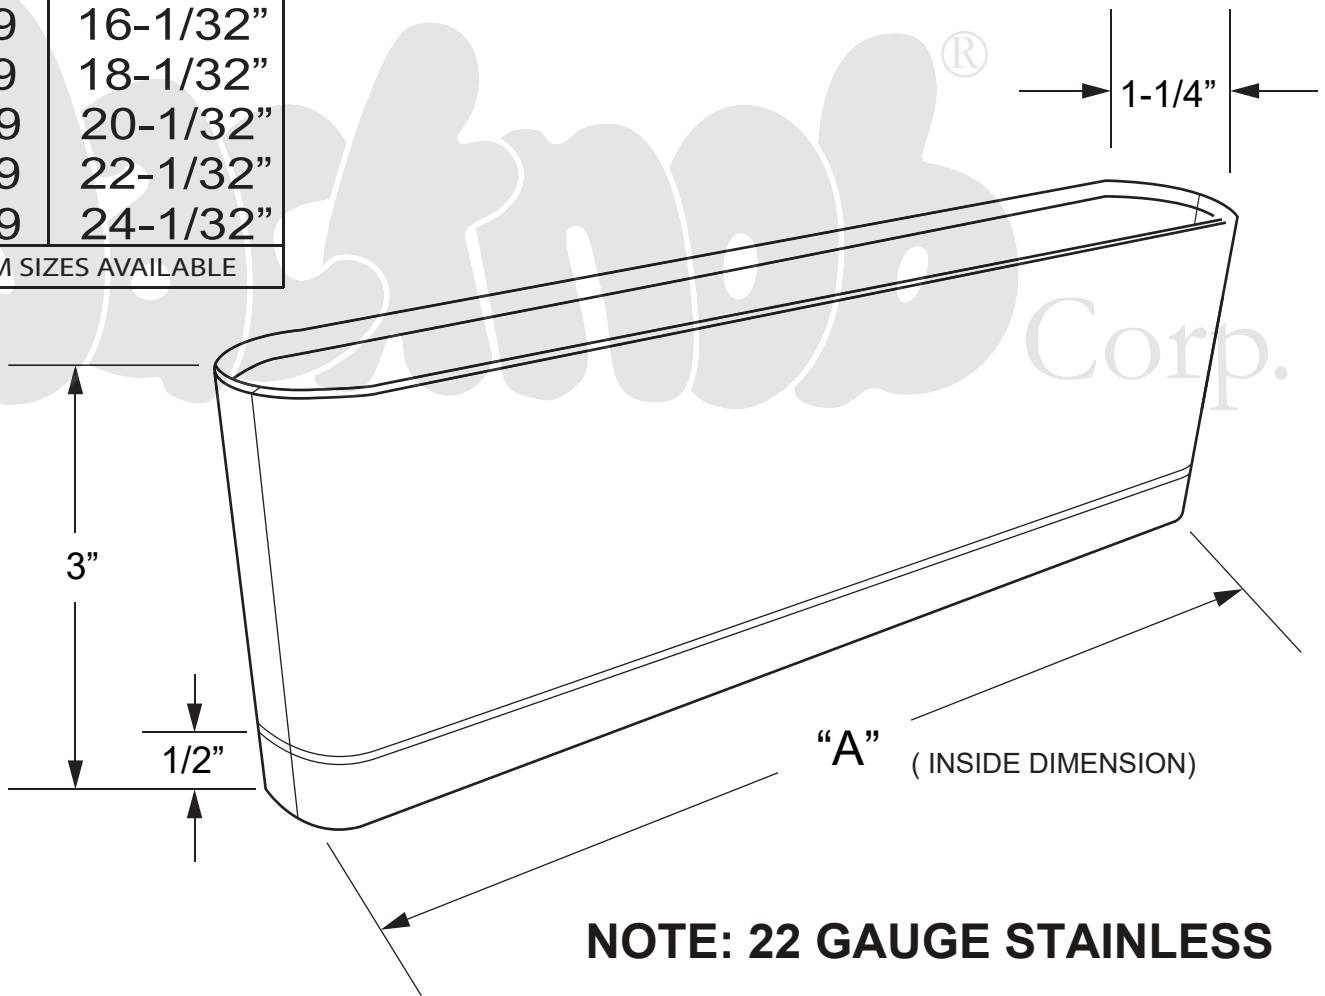

61009 SERIES PILASTER SHOES - ROUND END (PILASTER SHOE 1-1/4" WIDE X 3" HIGH)

PART #	"A"
61029	2-1/32"
61039	3-1/32"
61049	4-1/32"
61059	5-1/32"
61069	6-1/32"
61079	7-1/32"
61089	8-1/32"
61099	9-1/32"
61109	10-1/32"
61129	12-1/32"
61149	14-1/32"
61169	16-1/32"
61189	18-1/32"
61209	20-1/32"
61229	22-1/32"
61249	24-1/32"

*CUSTOM SIZES AVAILABLE

Copyright - 2021 Jacknob Corp. all rights reserved

All dimensions shown are approximate. Do not predrill or fabricate based on dimensions shown.

The manufacturer reserves the right to, and may from time to time, make changes in dimensions and designs.