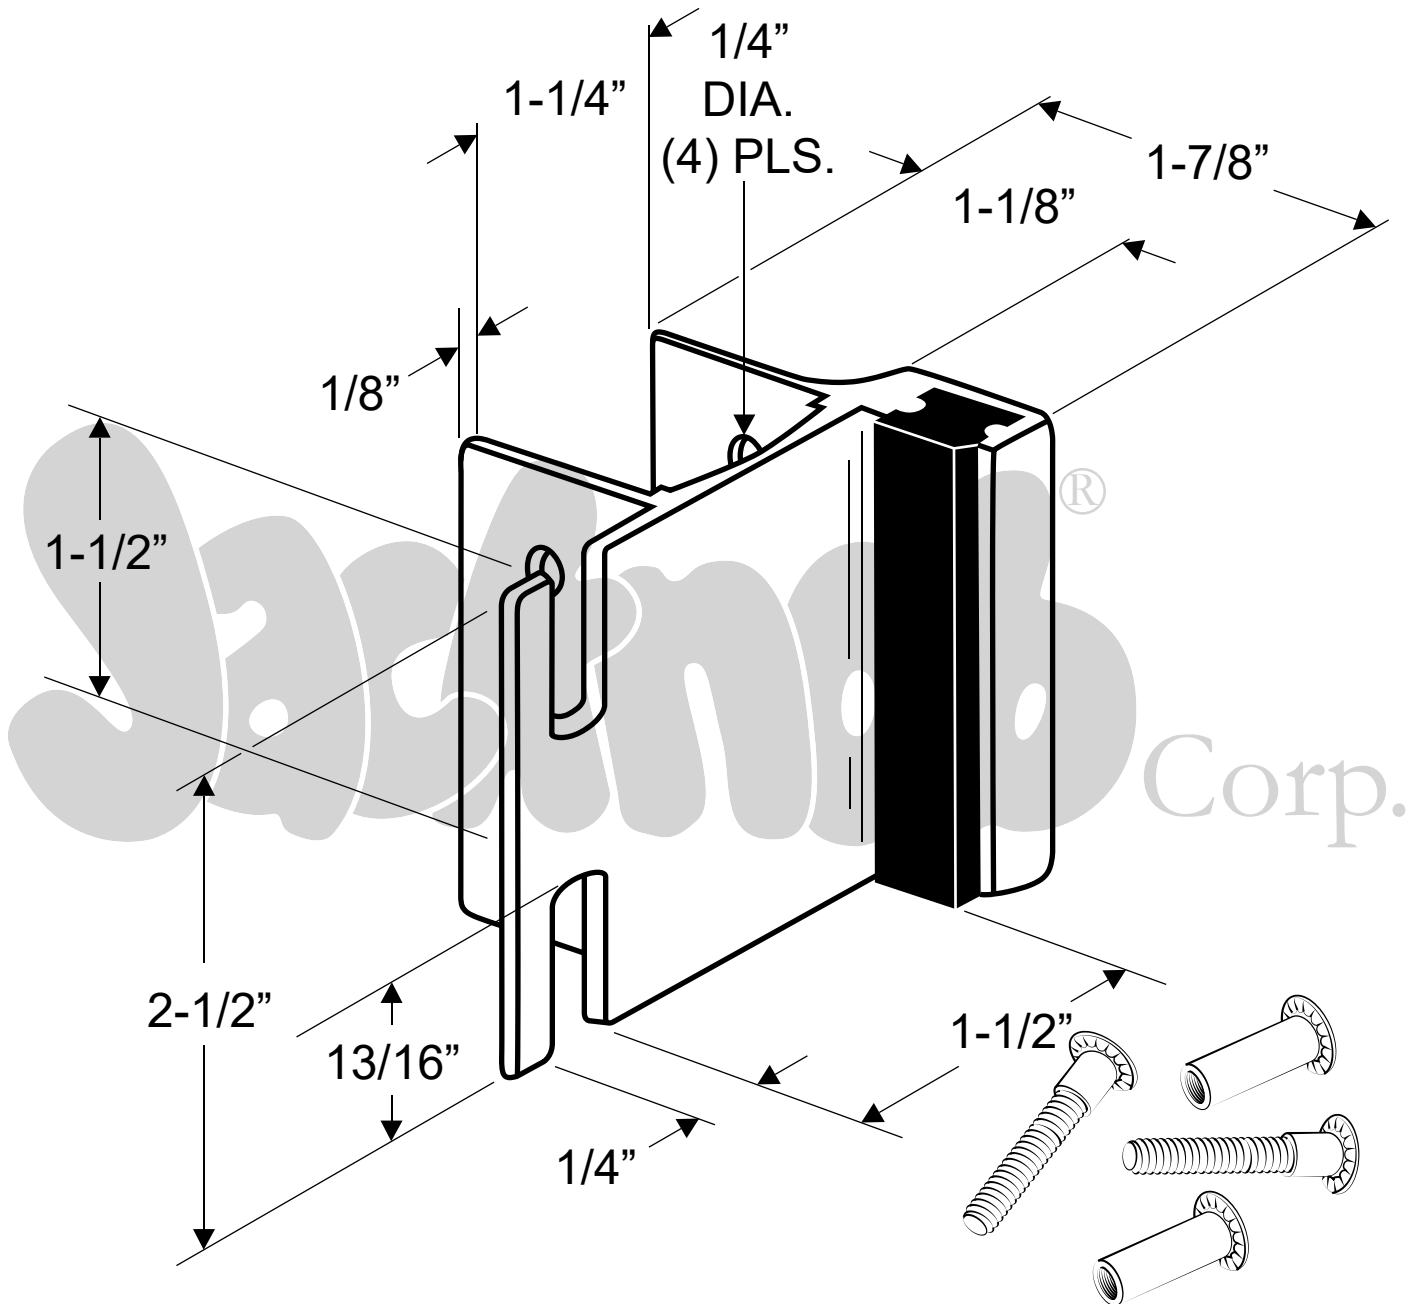

605330

(STRIKE AND KEEPER - INSWING 1-1/4" & SCREW PACK - 6LP)

NOTE: FOR ROUND EDGE STEEL POSTS

Includes Fasteners