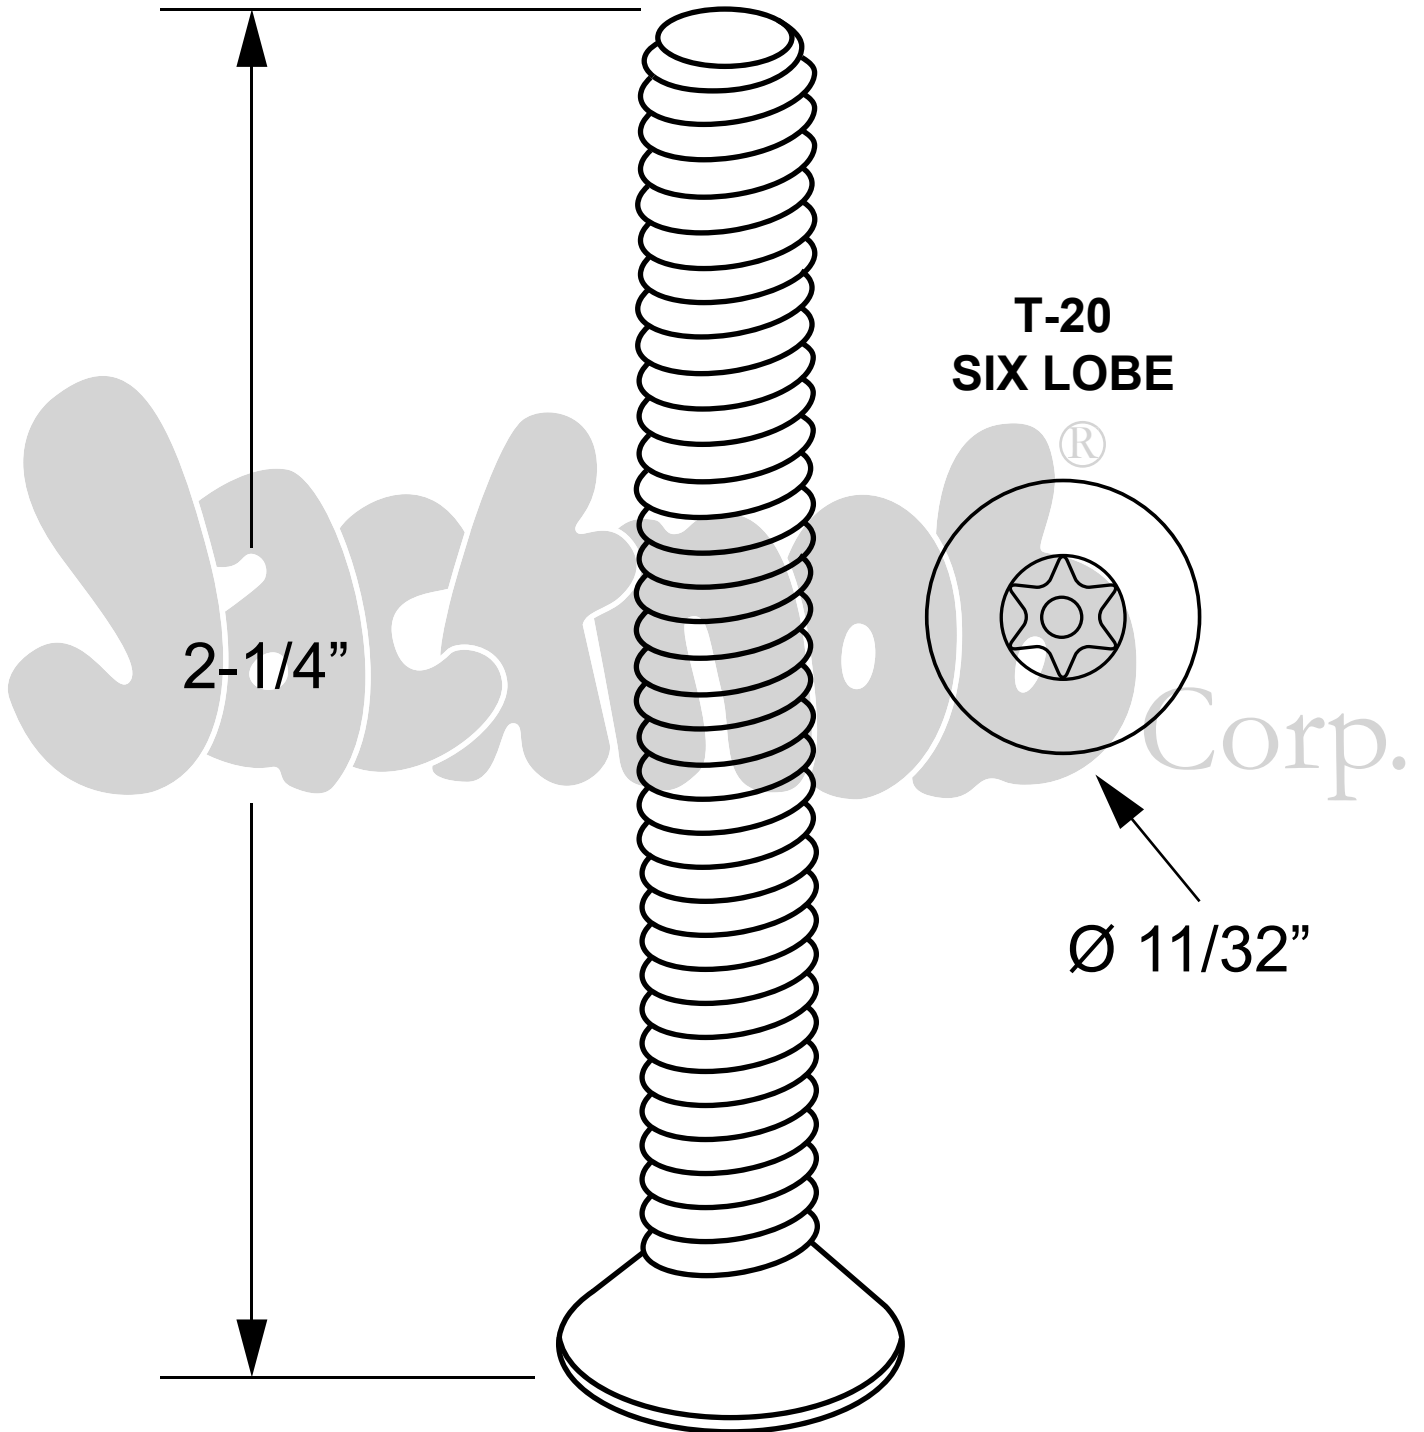

**93989**

**(MACHINE SCREW 10-24 X 2-1/4" FLATHEAD 6-LOBE - STAINLESS)**

Copyright - 2020 Jacknob Corp. all rights reserved

All dimensions shown are approximate. Do not predrill or fabricate based on dimensions shown.