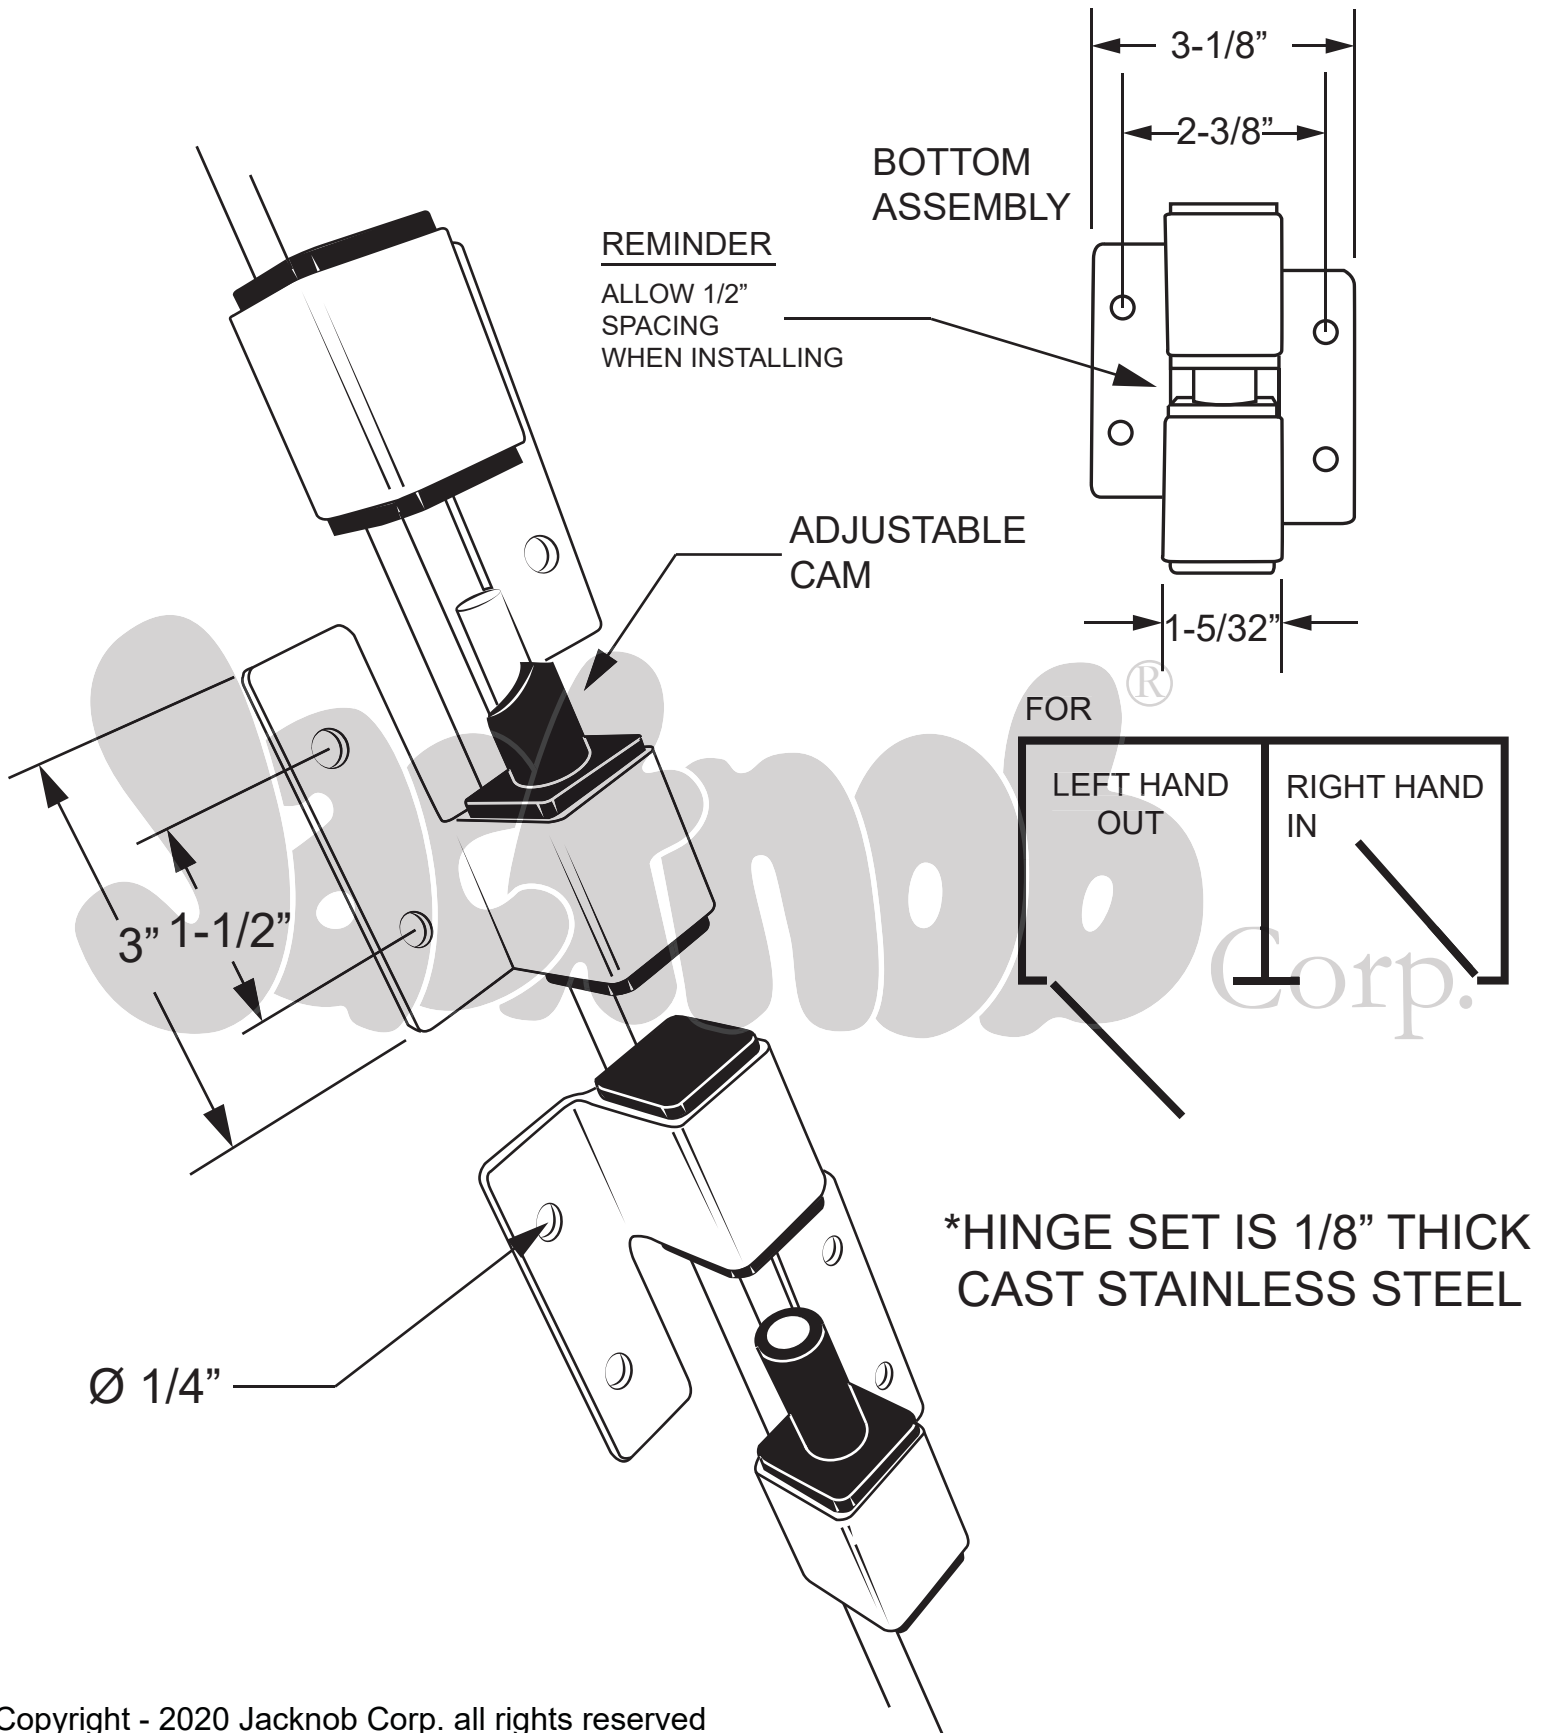

# 7413, 125333

(HINGE - SURFACE MOUNTED (RH-IN/LH-OUT) SQ. BARREL - SS)

\*HINGE SET IS 1/8" THICK  
CAST STAINLESS STEEL

Copyright - 2020 Jacknob Corp. all rights reserved  
All dimensions shown are approximate. Do not predrill or fabricate based on dimensions shown.  
The manufacturer reserves the right to, and may from time to time, make changes in dimensions and designs.