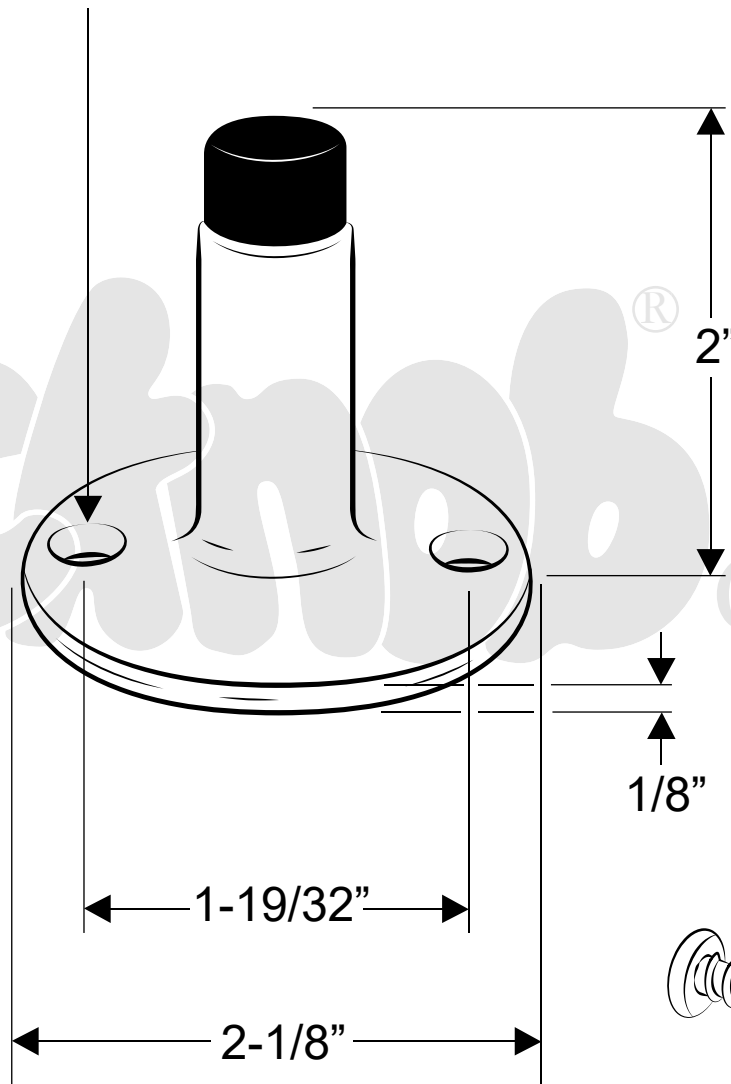

**604120, 604123, 604128
(DOOR STOP & SCREW PACK - 6LP)**

1/4"
DIA.
(2) PLS.

1/8"

Includes Fasteners

Copyright - 2019 Jacknob Corp. all rights reserved

All dimensions shown are approximate. Do not predrill or fabricate based on dimensions shown.