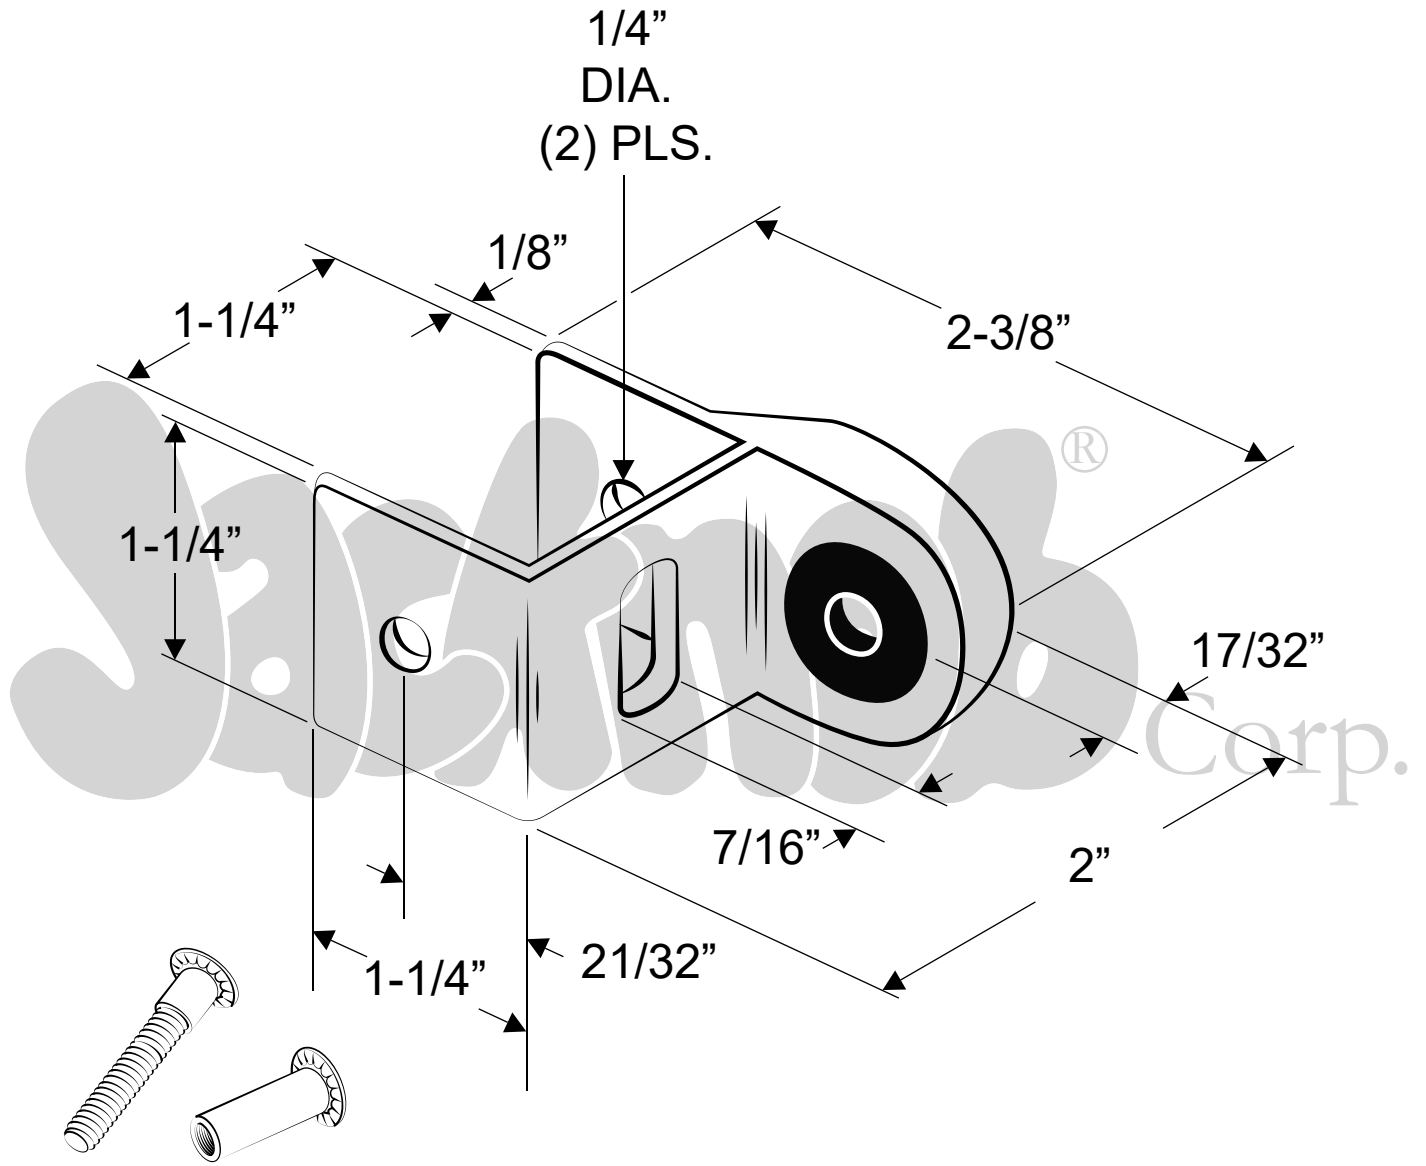

605840

(STRIKE AND KEEPER - INSWING/OUTSWING 1-1/4" & SCREWS)

Includes Fasteners

Copyright - 2019 Jacknob Corp. all rights reserved

All dimensions shown are approximate. Do not predrill or fabricate based on dimensions shown.