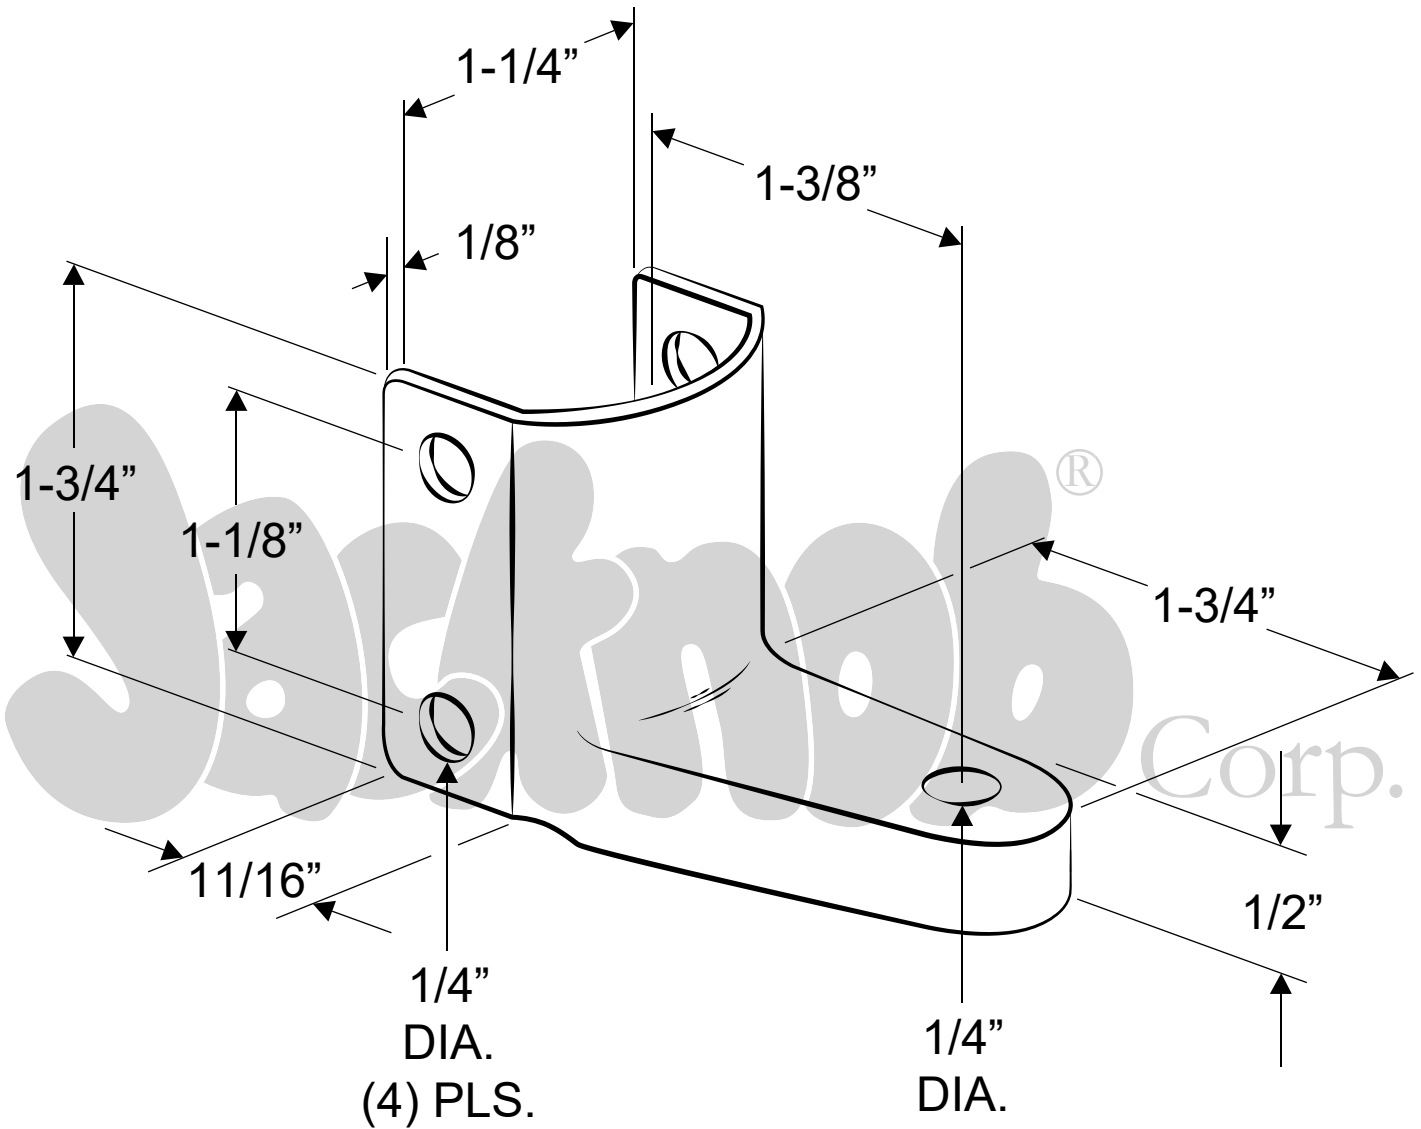

**603420, 603423
(PIVOT HINGE - BOTTOM 1-1/4" & SCREW PACK)**

Includes Fasteners

Copyright - 2019 Jacknob Corp. all rights reserved

All dimensions shown are approximate. Do not predrill or fabricate based on dimensions shown.

The manufacturer reserves the right to, and may from time to time, make changes in dimensions and designs.