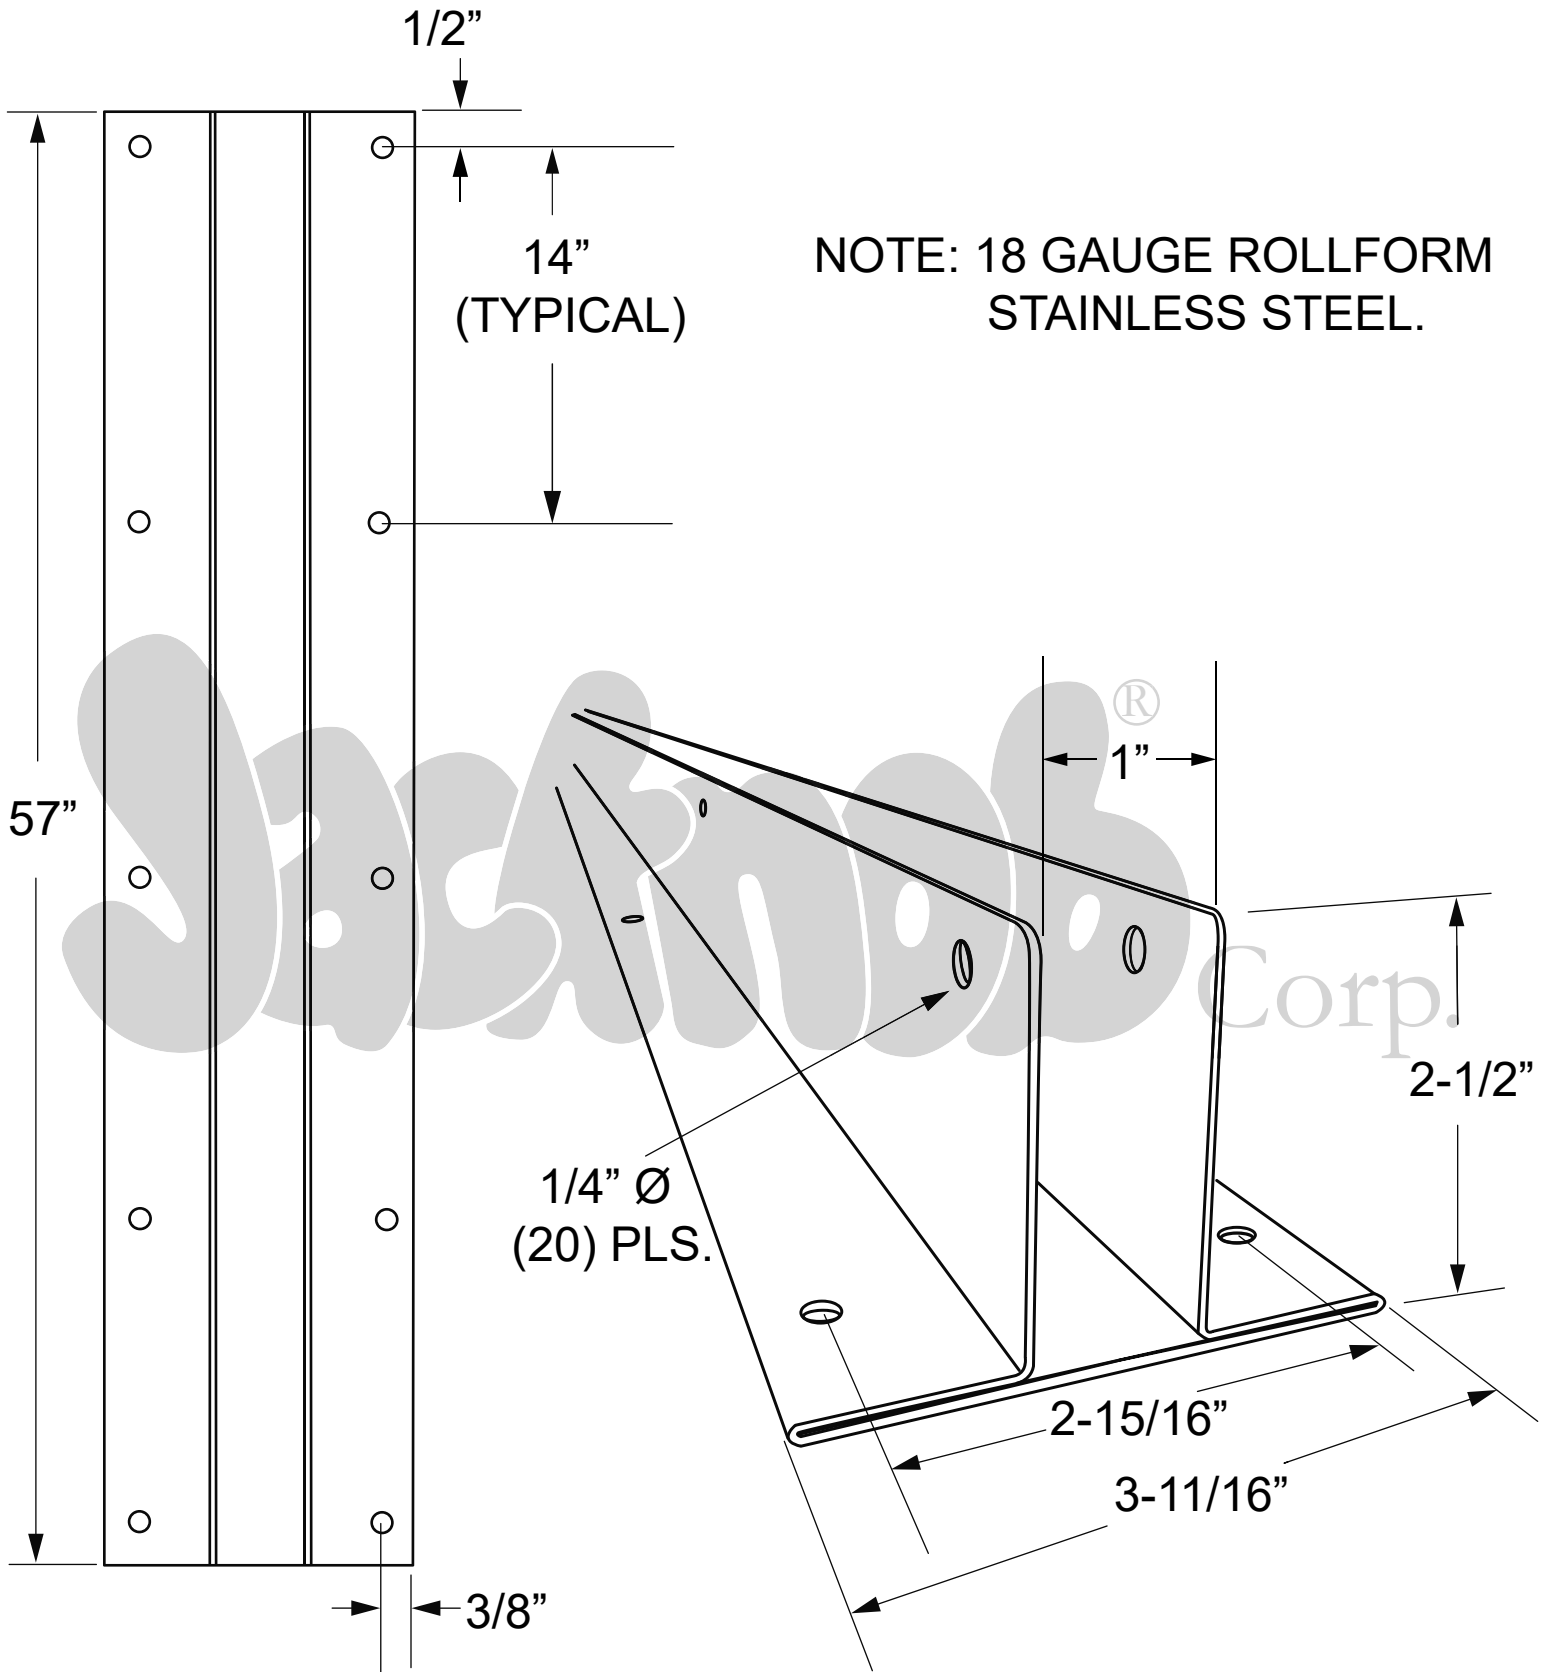

2349

(WALL BRACKET TWO EAR 1" X 57" CRSS)

Copyright - 2018 Jacknob Corp. all rights reserved

All dimensions shown are approximate. Do not predrill or fabricate based on dimensions shown.

The manufacturer reserves the right to, and may from time to time, make changes in dimensions and designs.