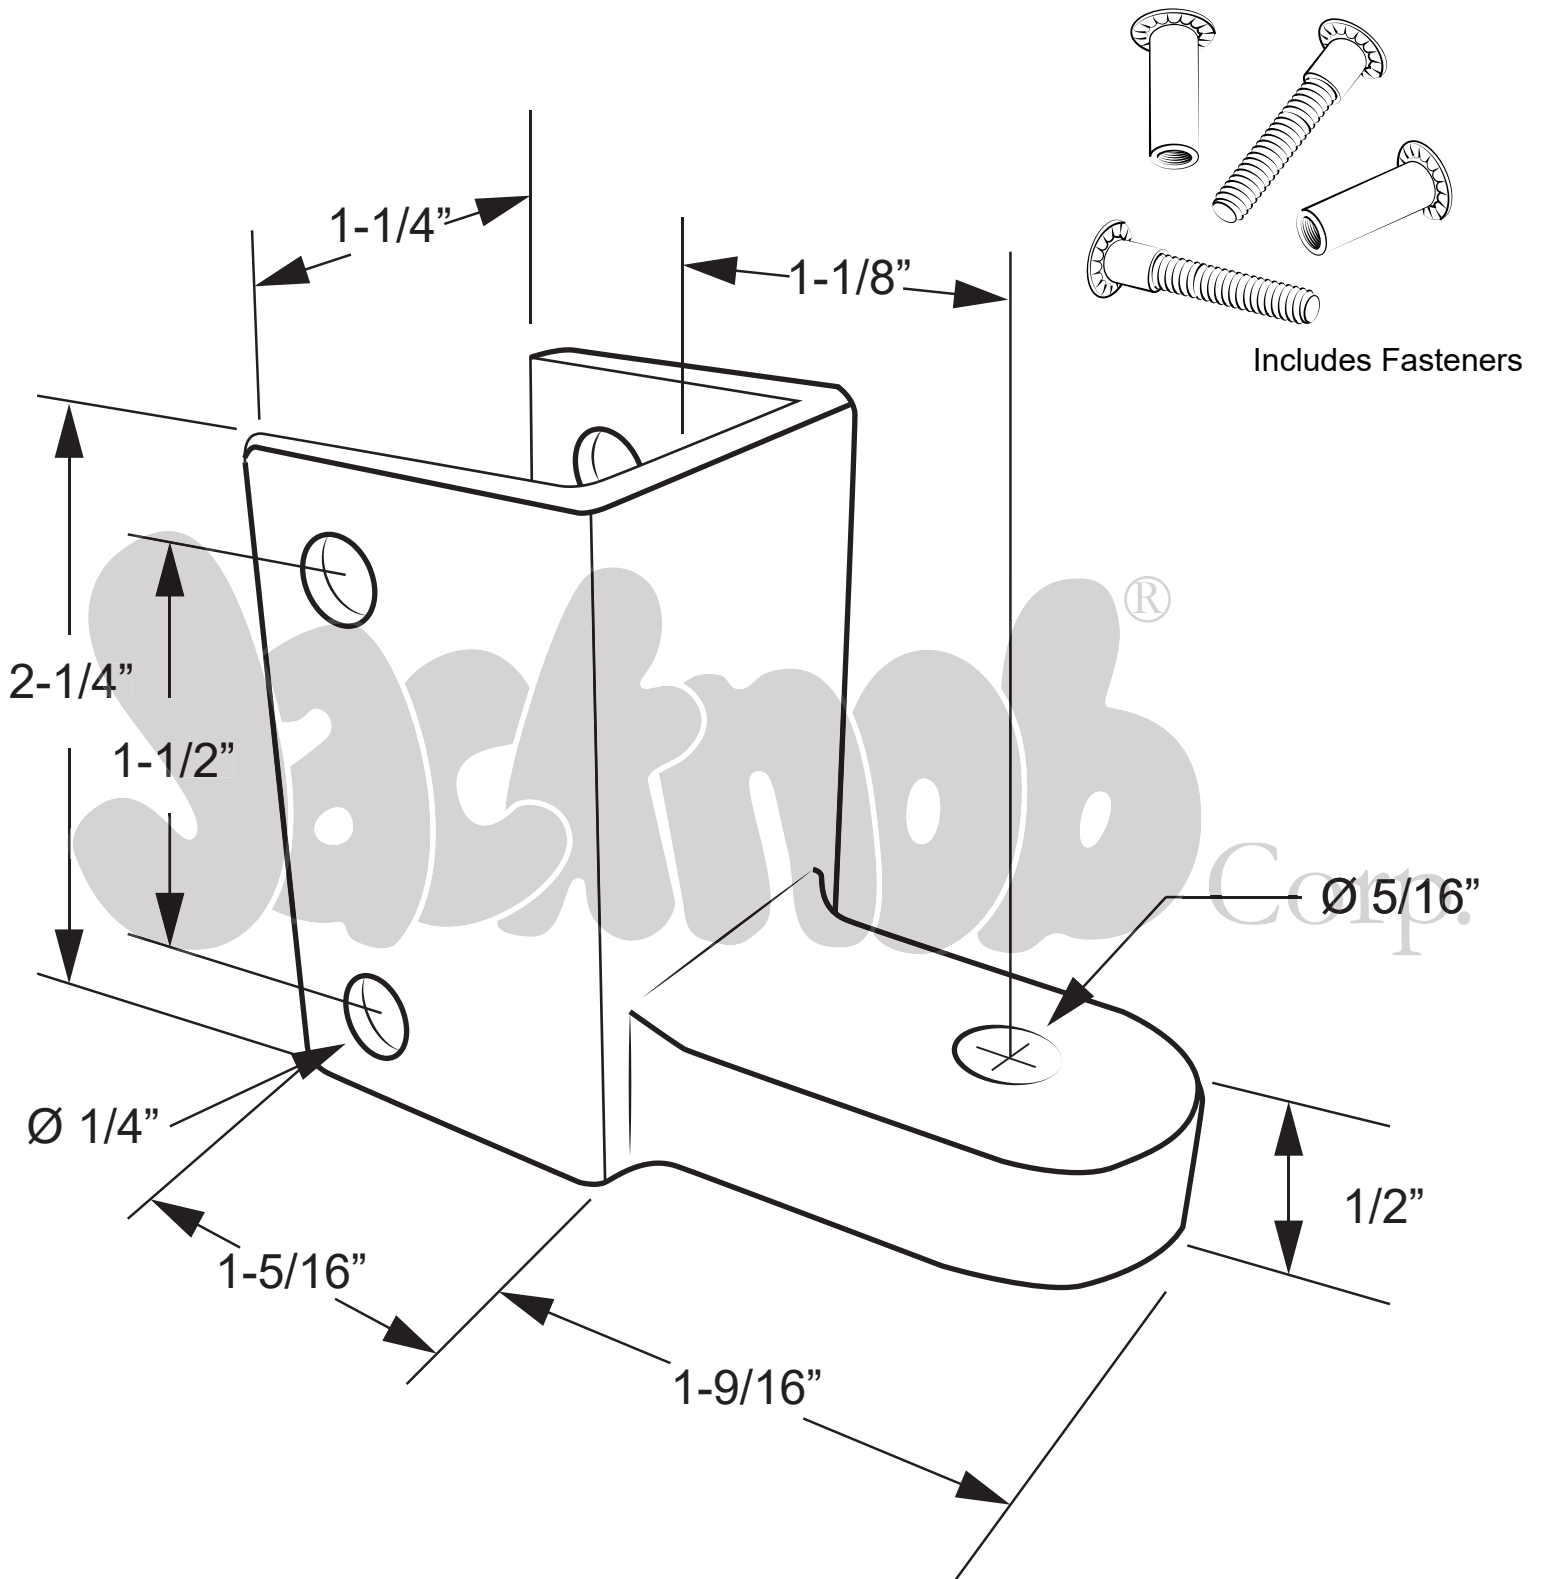

**603430, 603433
(PIVOT HINGE - BOTTOM 1-1/4" & SCREW PACK)**

Copyright - 2019 Jacknob Corp. all rights reserved

All dimensions shown are approximate. Do not predrill or fabricate based on dimensions shown.

The manufacturer reserves the right to, and may from time to time, make changes in dimensions and designs.