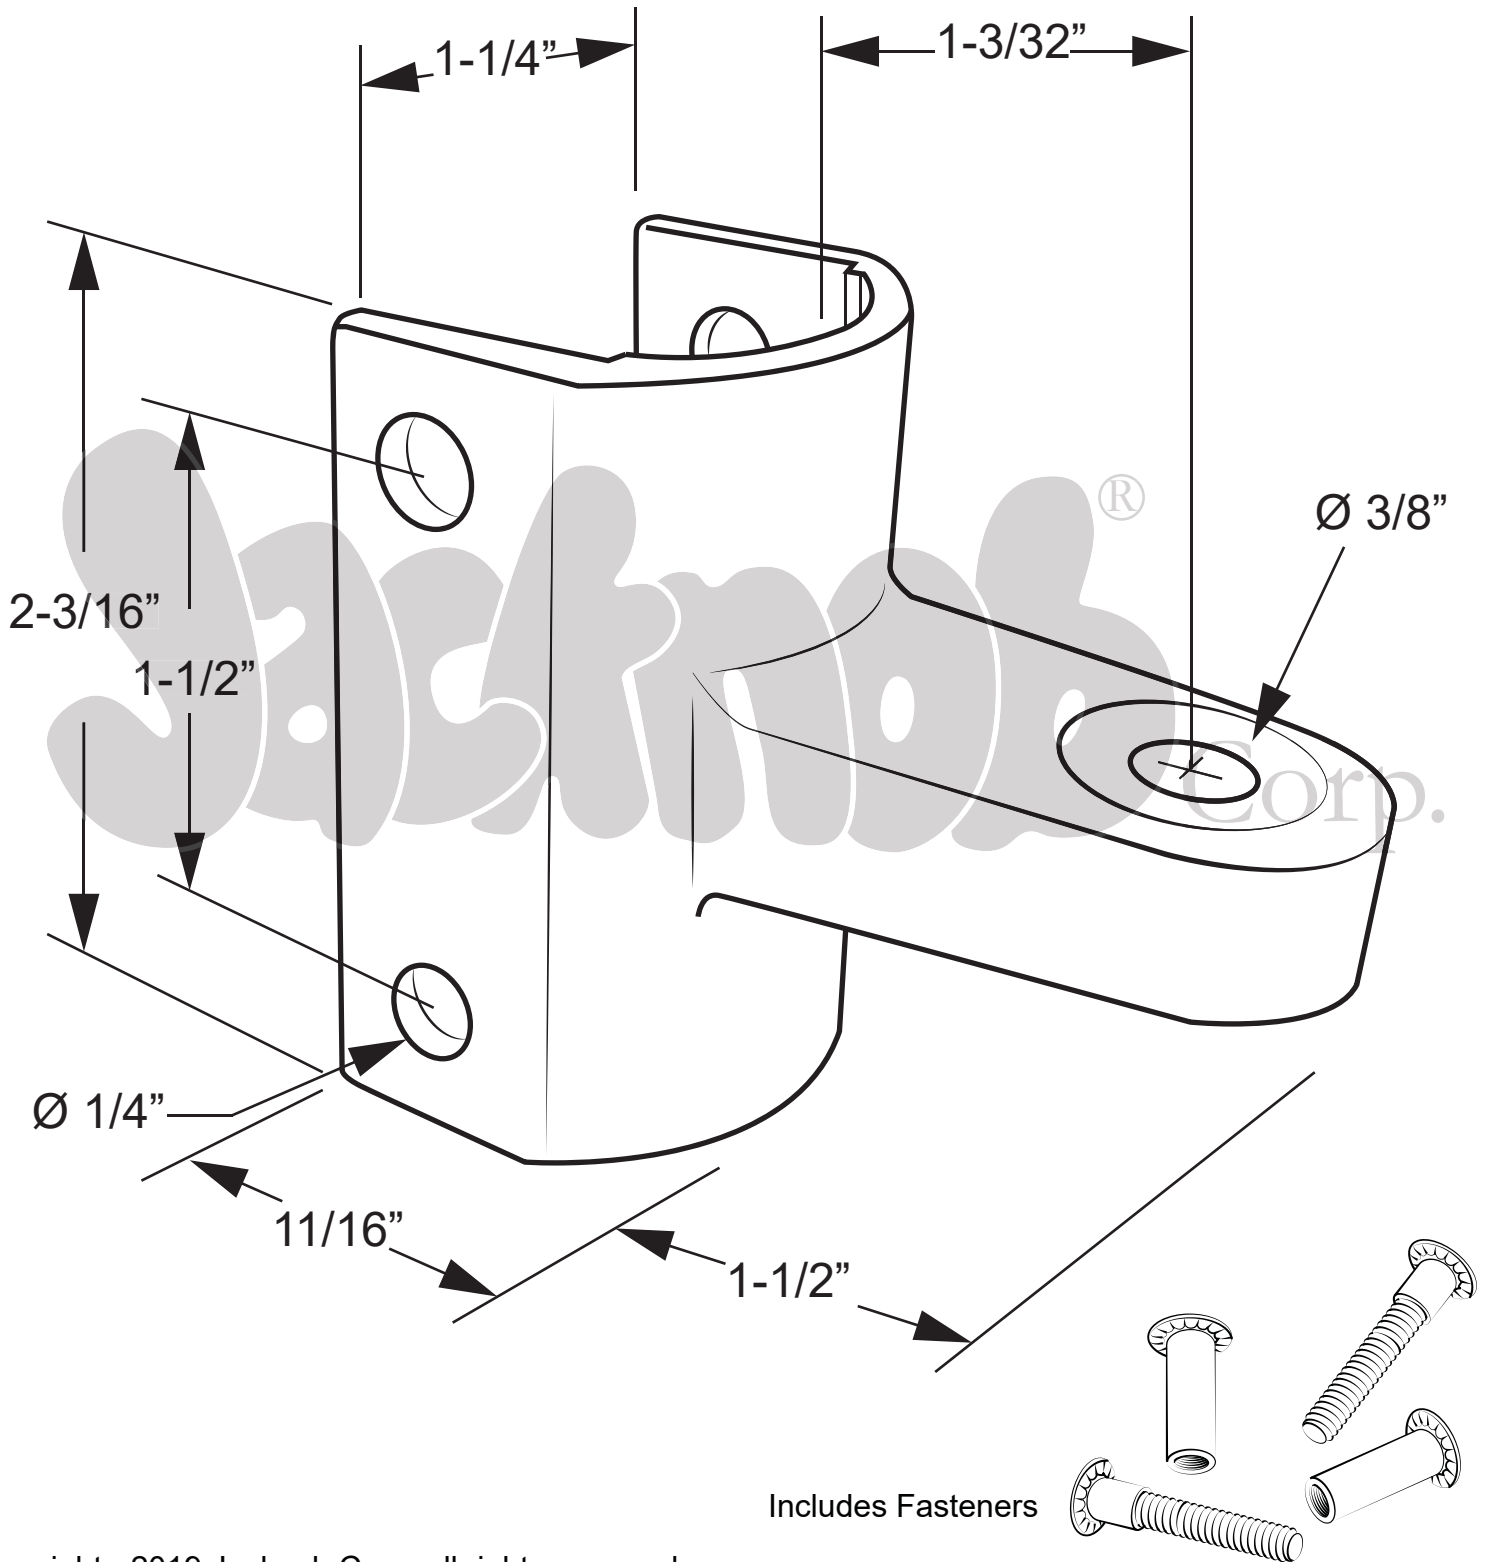

**603510, 603513
(PIVOT HINGE - TOP 1-1/4" & SCREW PACK)**

Copyright - 2019 Jacknob Corp. all rights reserved

All dimensions shown are approximate. Do not predrill or fabricate based on dimensions shown.

The manufacturer reserves the right to, and may from time to time, make changes in dimensions and designs.