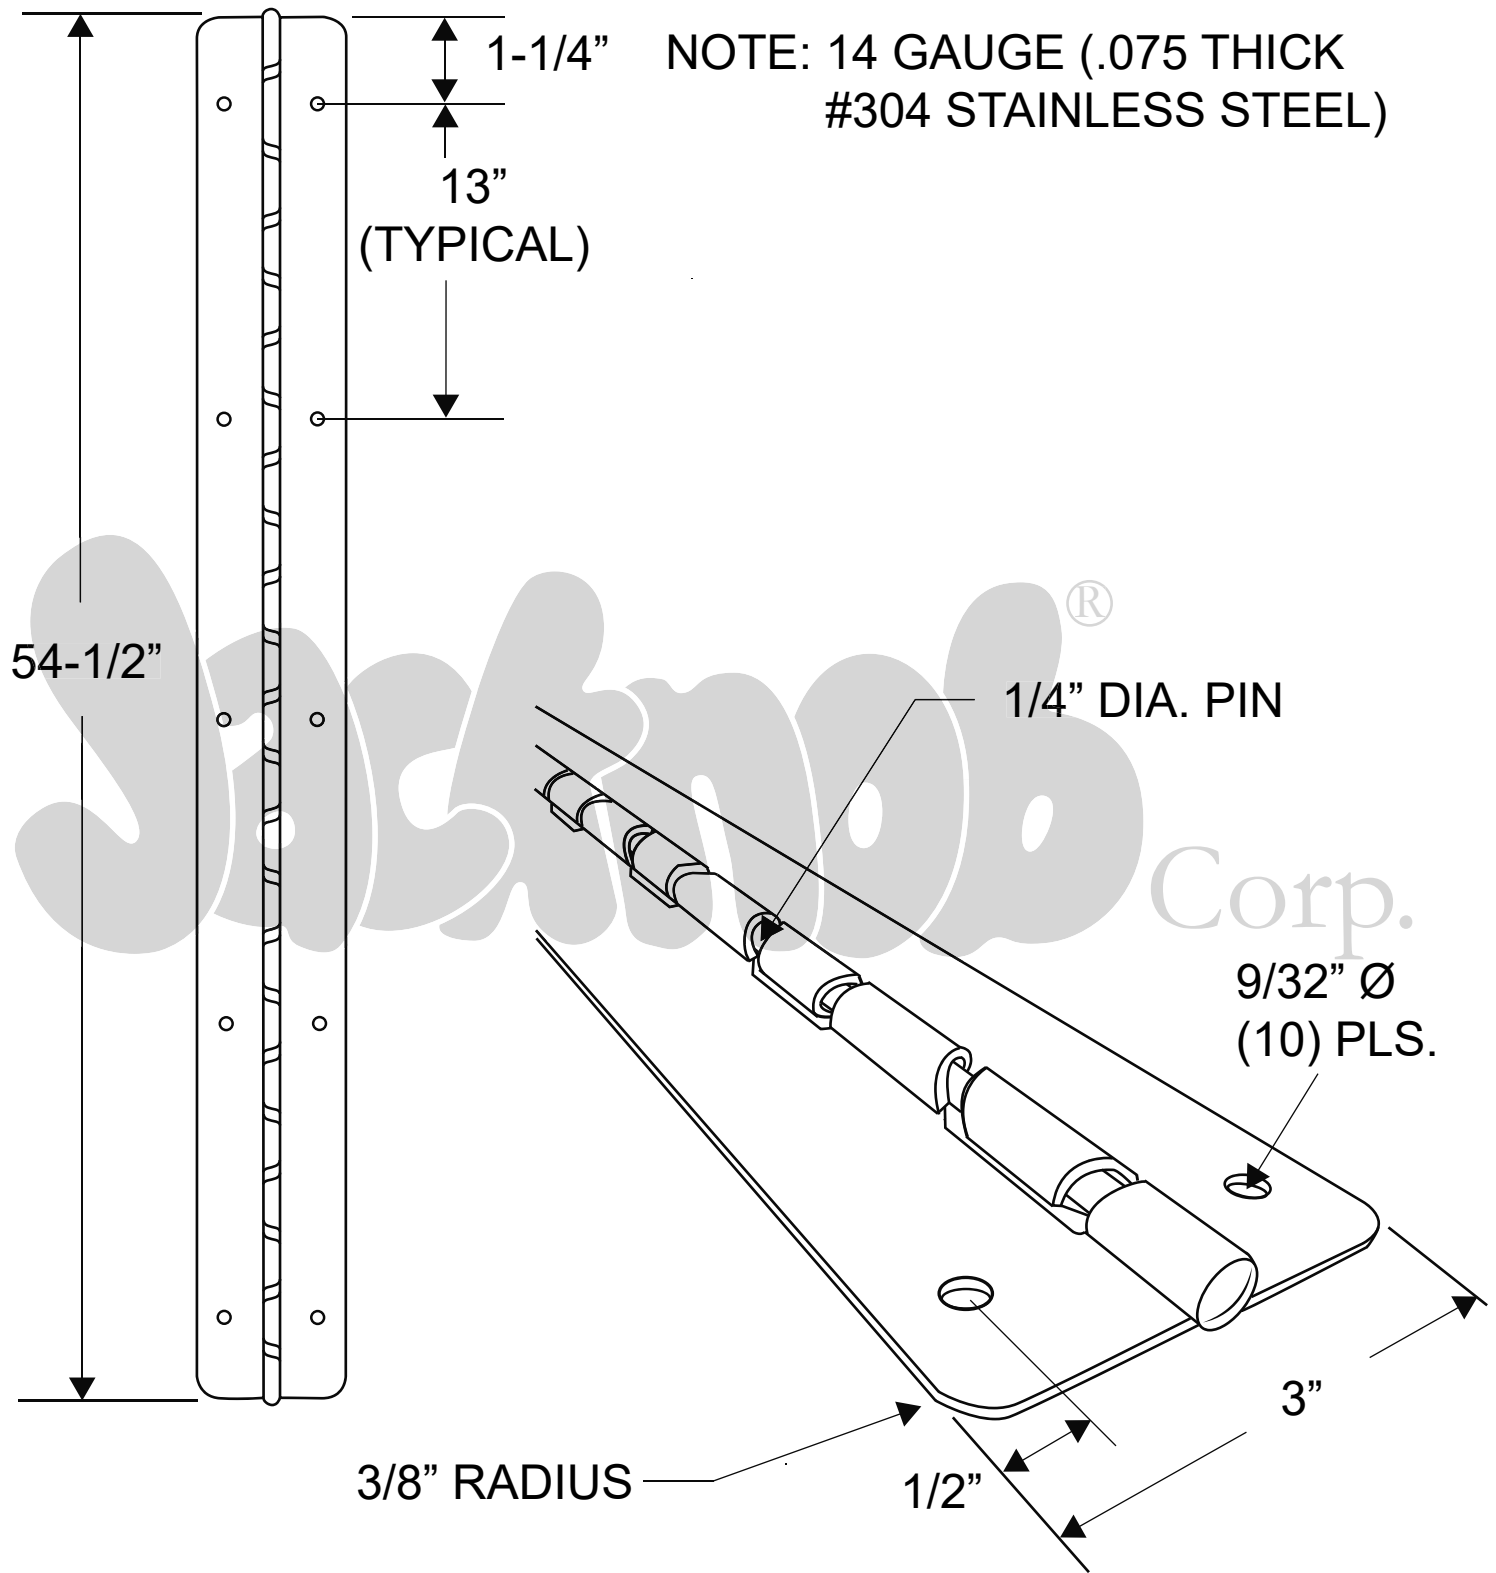

# 125319

(PIANO HINGE - CAM - ZERO OPEN - 54-1/2" SS (RADIUS CORNER))

Copyright - 2018 Jacknob Corp. all rights reserved

All dimensions shown are approximate. Do not predrill or fabricate based on dimensions shown.

The manufacturer reserves the right to, and may from time to time, make changes in dimensions and designs.