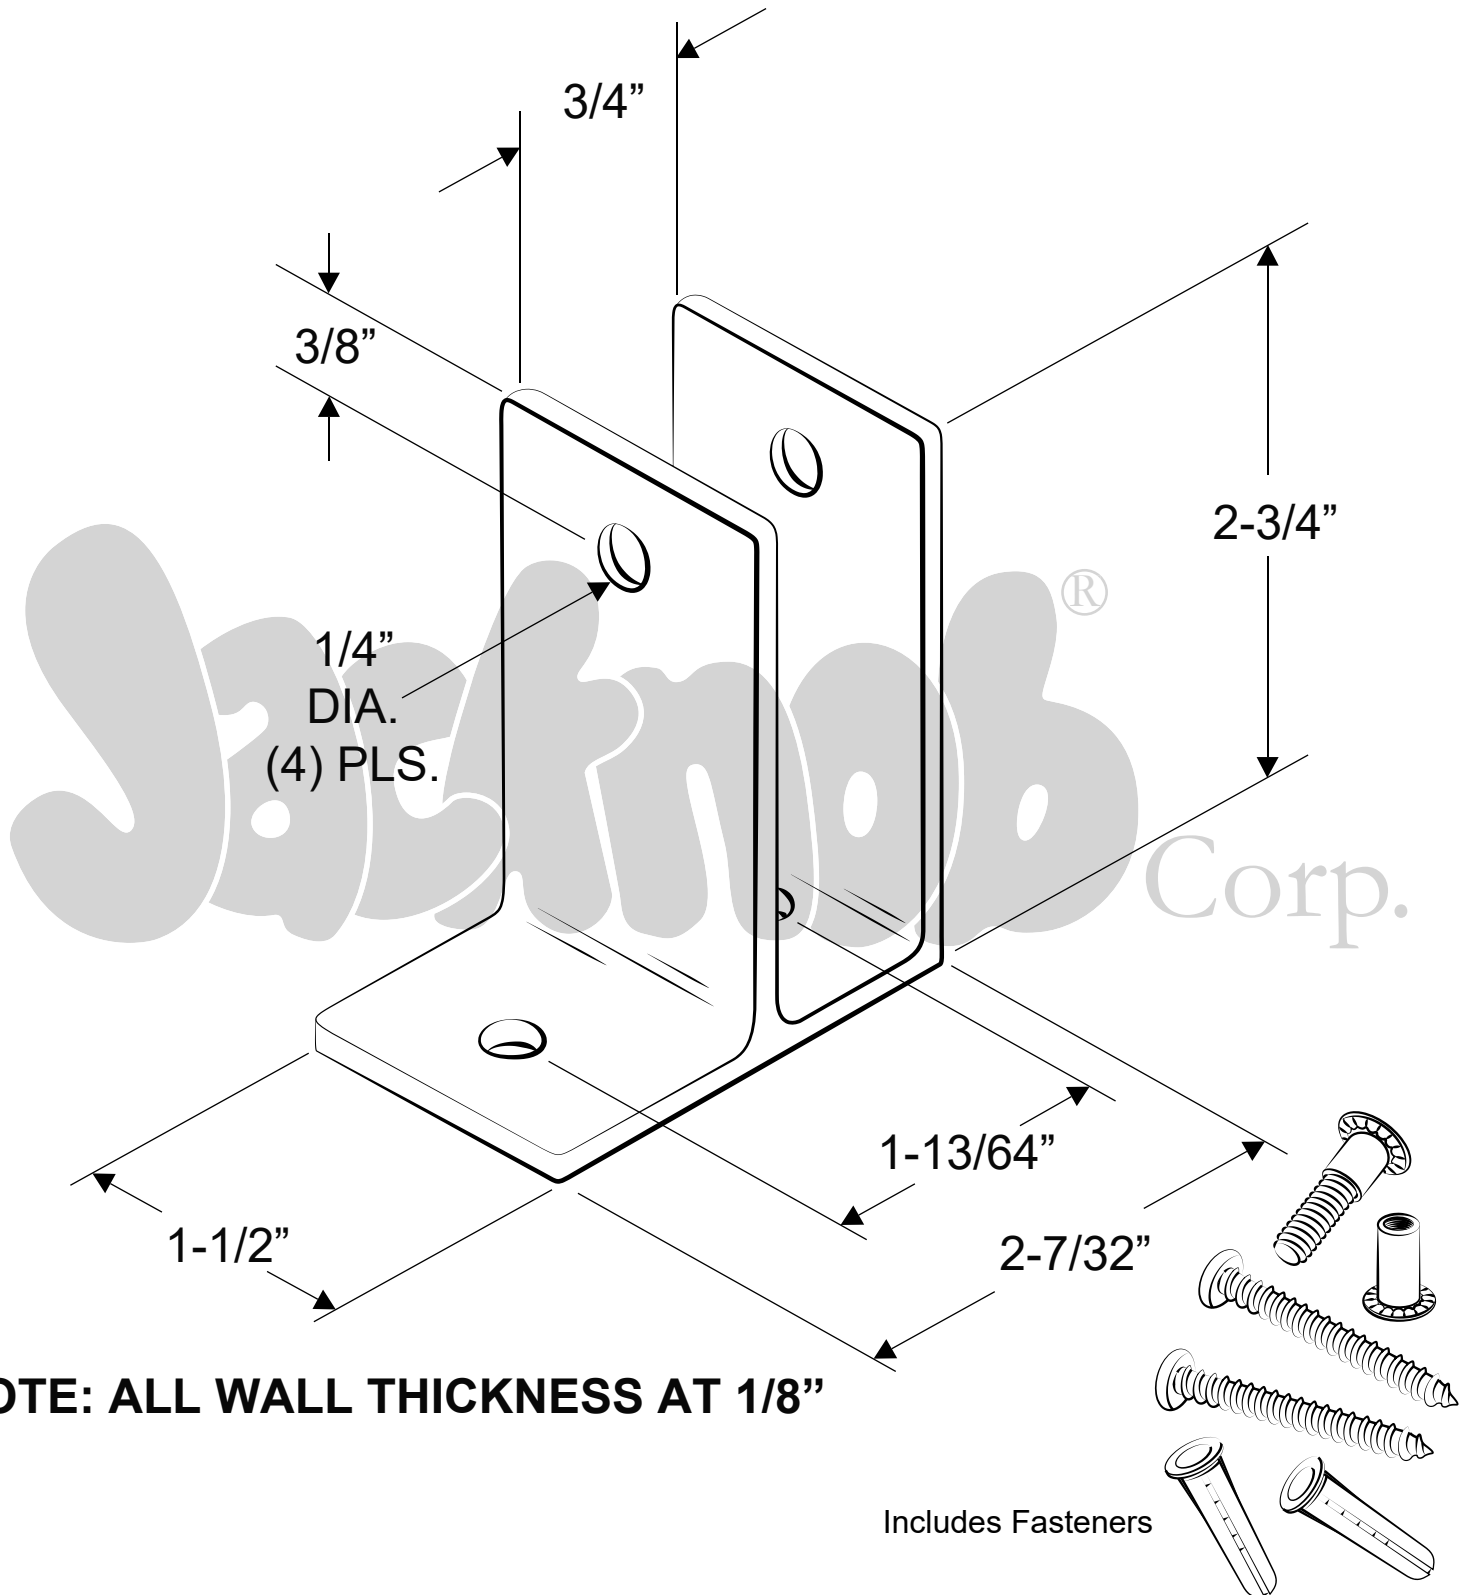

601644
(WALL BRACKET - ONE EAR 3/4" & SCREW PACK)

Copyright - 2019 Jacknob Corp. all rights reserved

All dimensions shown are approximate. Do not predrill or fabricate based on dimensions shown.

The manufacturer reserves the right to, and may from time to time, make changes in dimensions and designs.