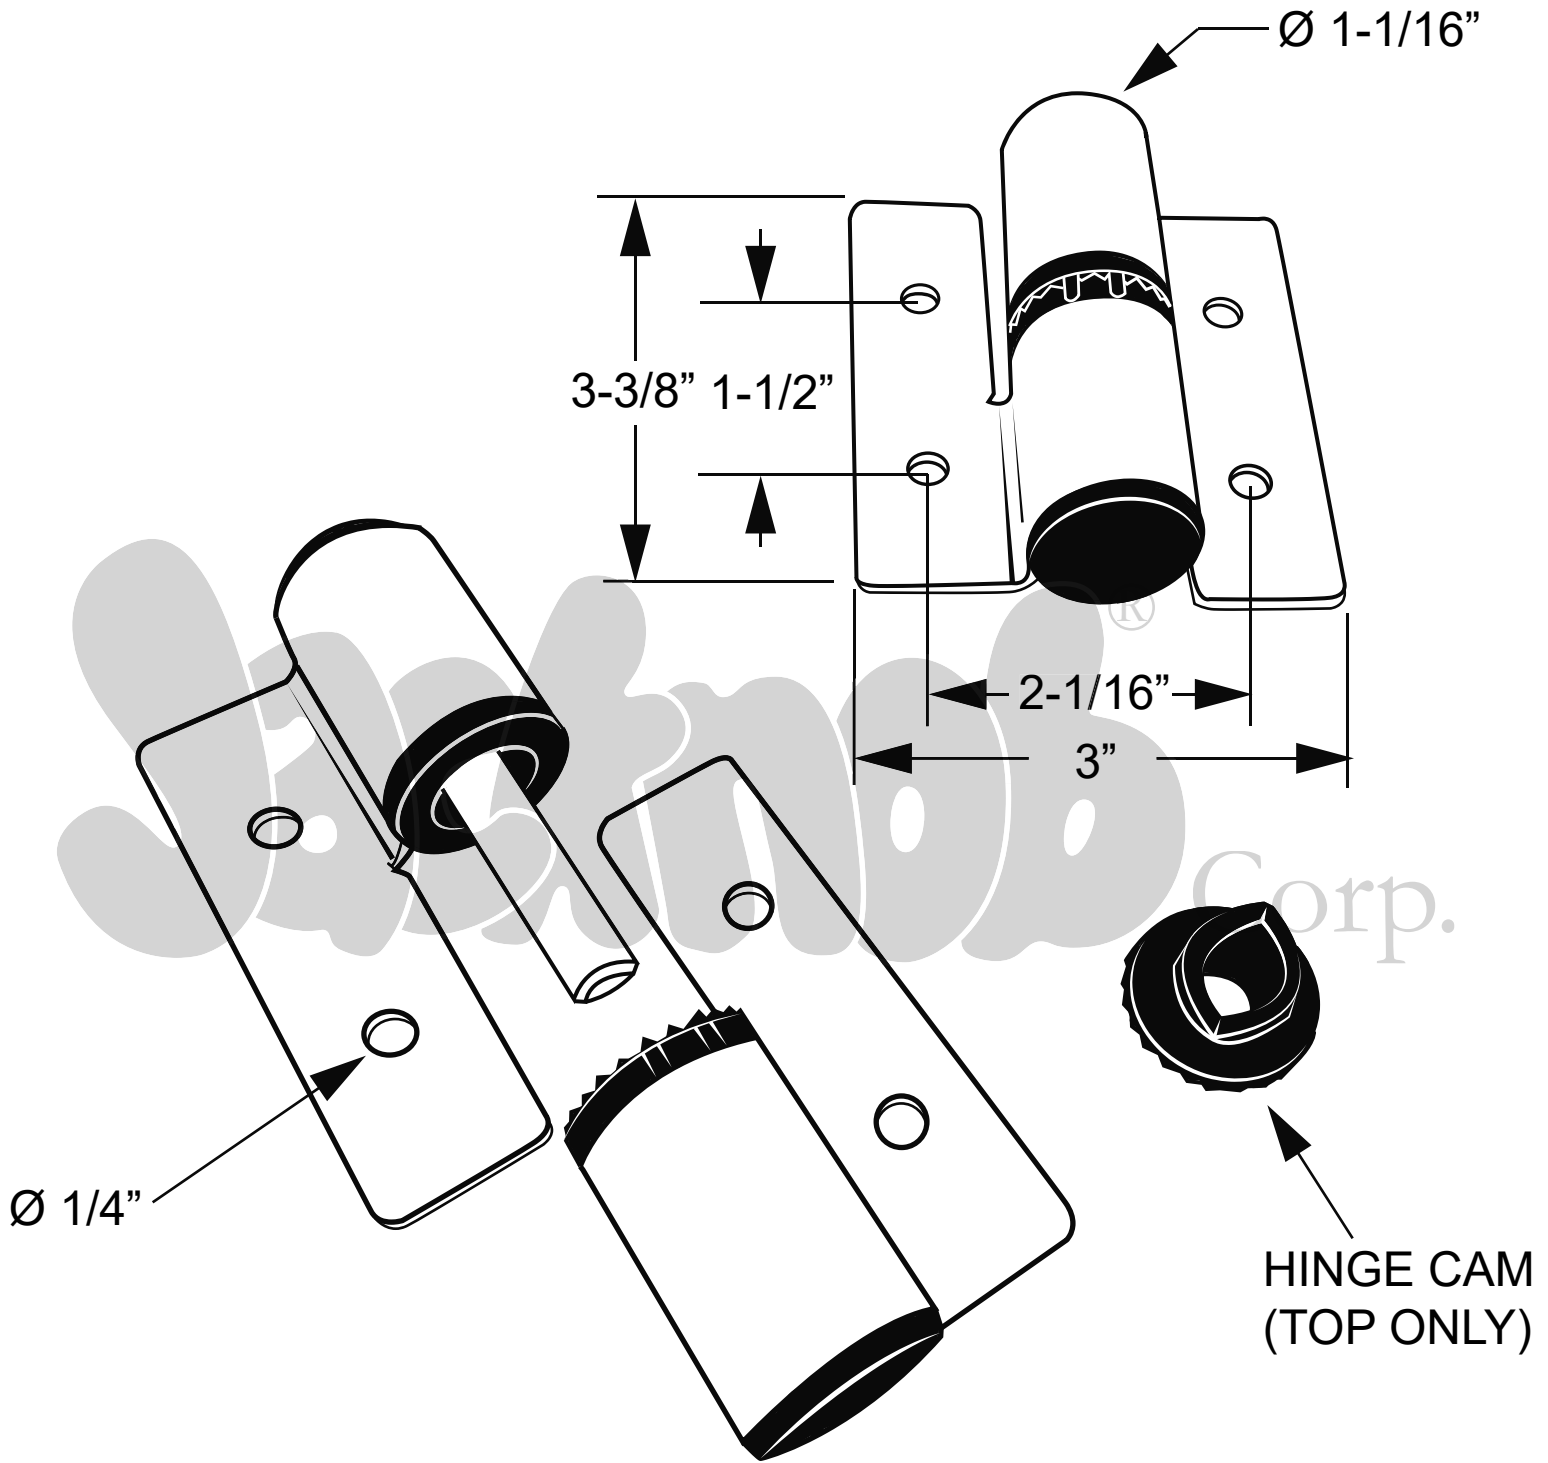

7199

(HINGE - SURFACE .125 HD-SS-"B" TYPE)

Copyright - 2018 Jacknob Corp. all rights reserved

All dimensions shown are approximate. Do not predrill or fabricate based on dimensions shown.

The manufacturer reserves the right to, and may from time to time, make changes in dimensions and designs.