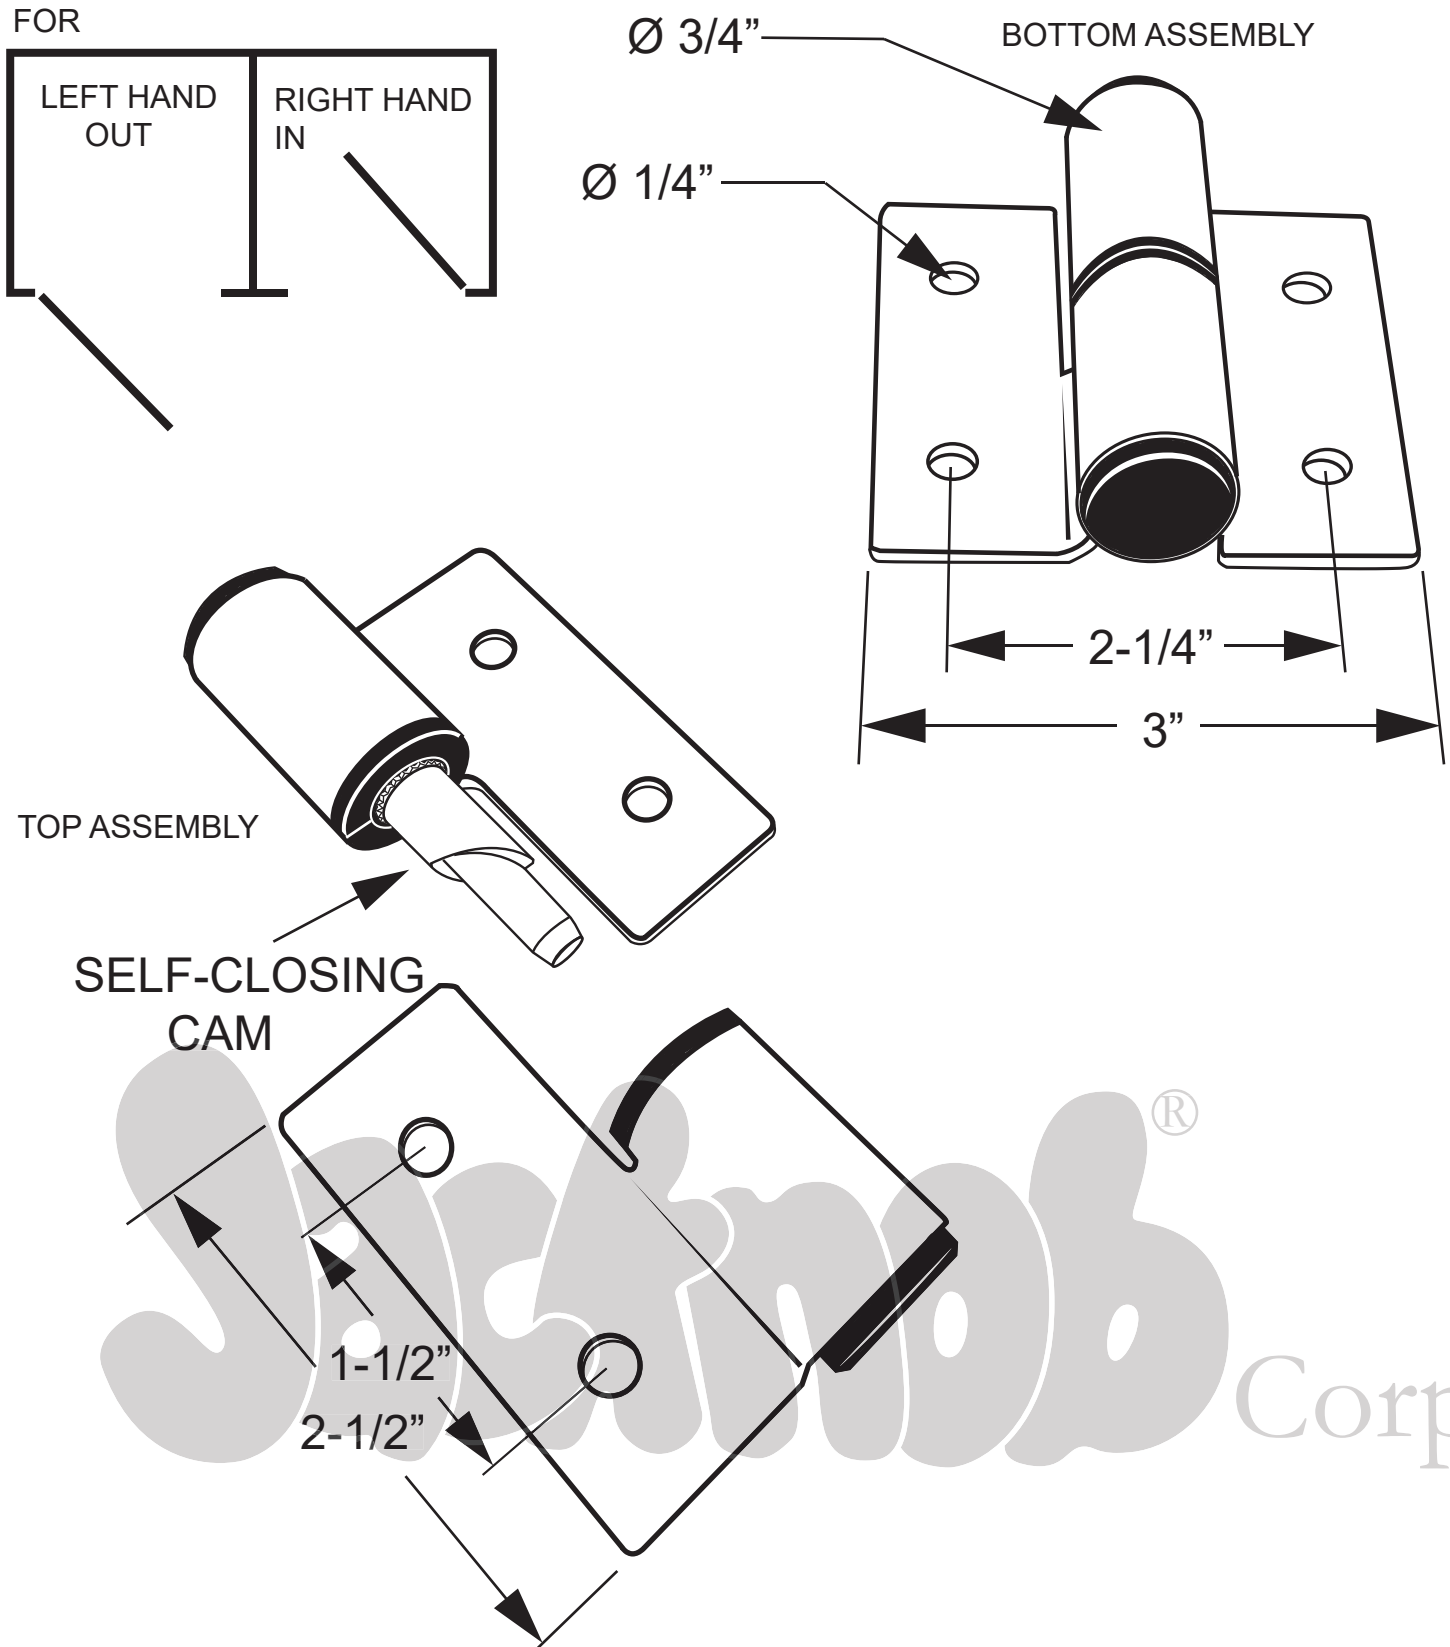

7073,7079

(HINGE - SURFACE MOUNTED (RH-IN/LH-OUT) .090" CRSS)

Copyright - 2018 Jacknob Corp. all rights reserved

All dimensions shown are approximate. Do not predrill or fabricate based on dimensions shown.

The manufacturer reserves the right to, and may from time to time, make changes in dimensions and designs.