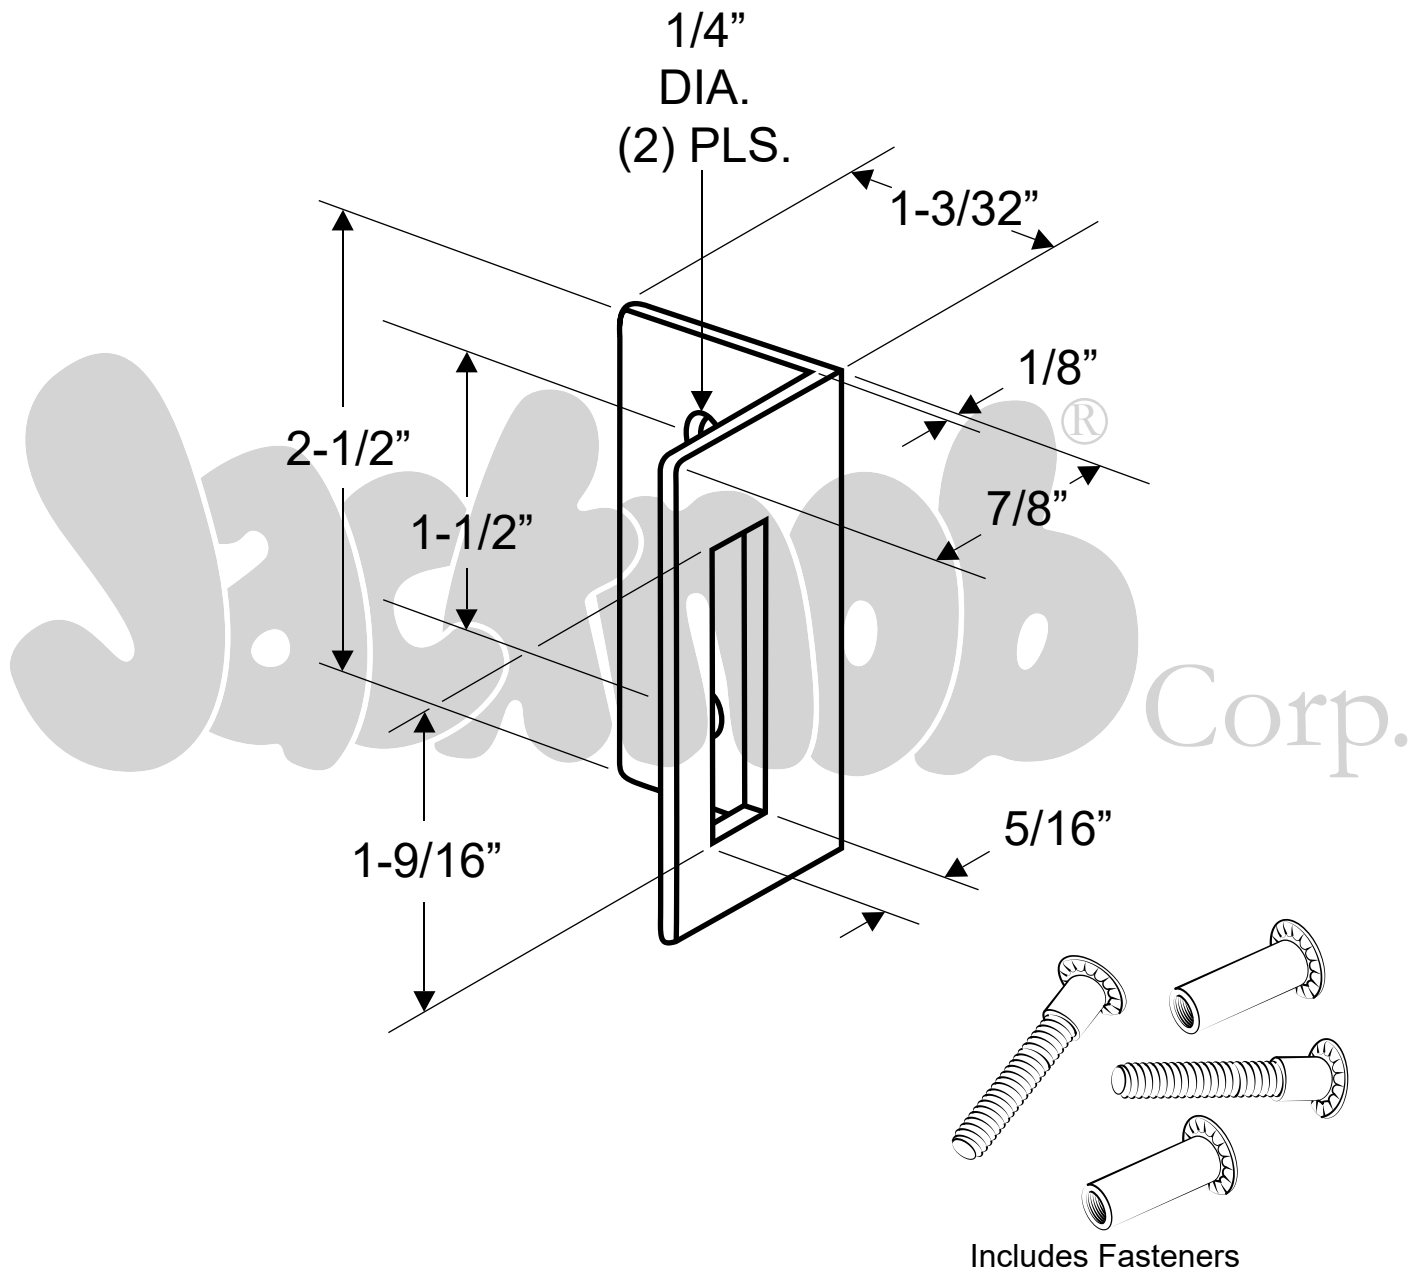

**605160, 605163
(KEEPER ONLY - INSWING 1-1/4" POST & SCREWS)**

Copyright - 2019 Jacknob Corp. all rights reserved

All dimensions shown are approximate. Do not predrill or fabricate based on dimensions shown.

The manufacturer reserves the right to, and may from time to time, make changes in dimensions and designs.