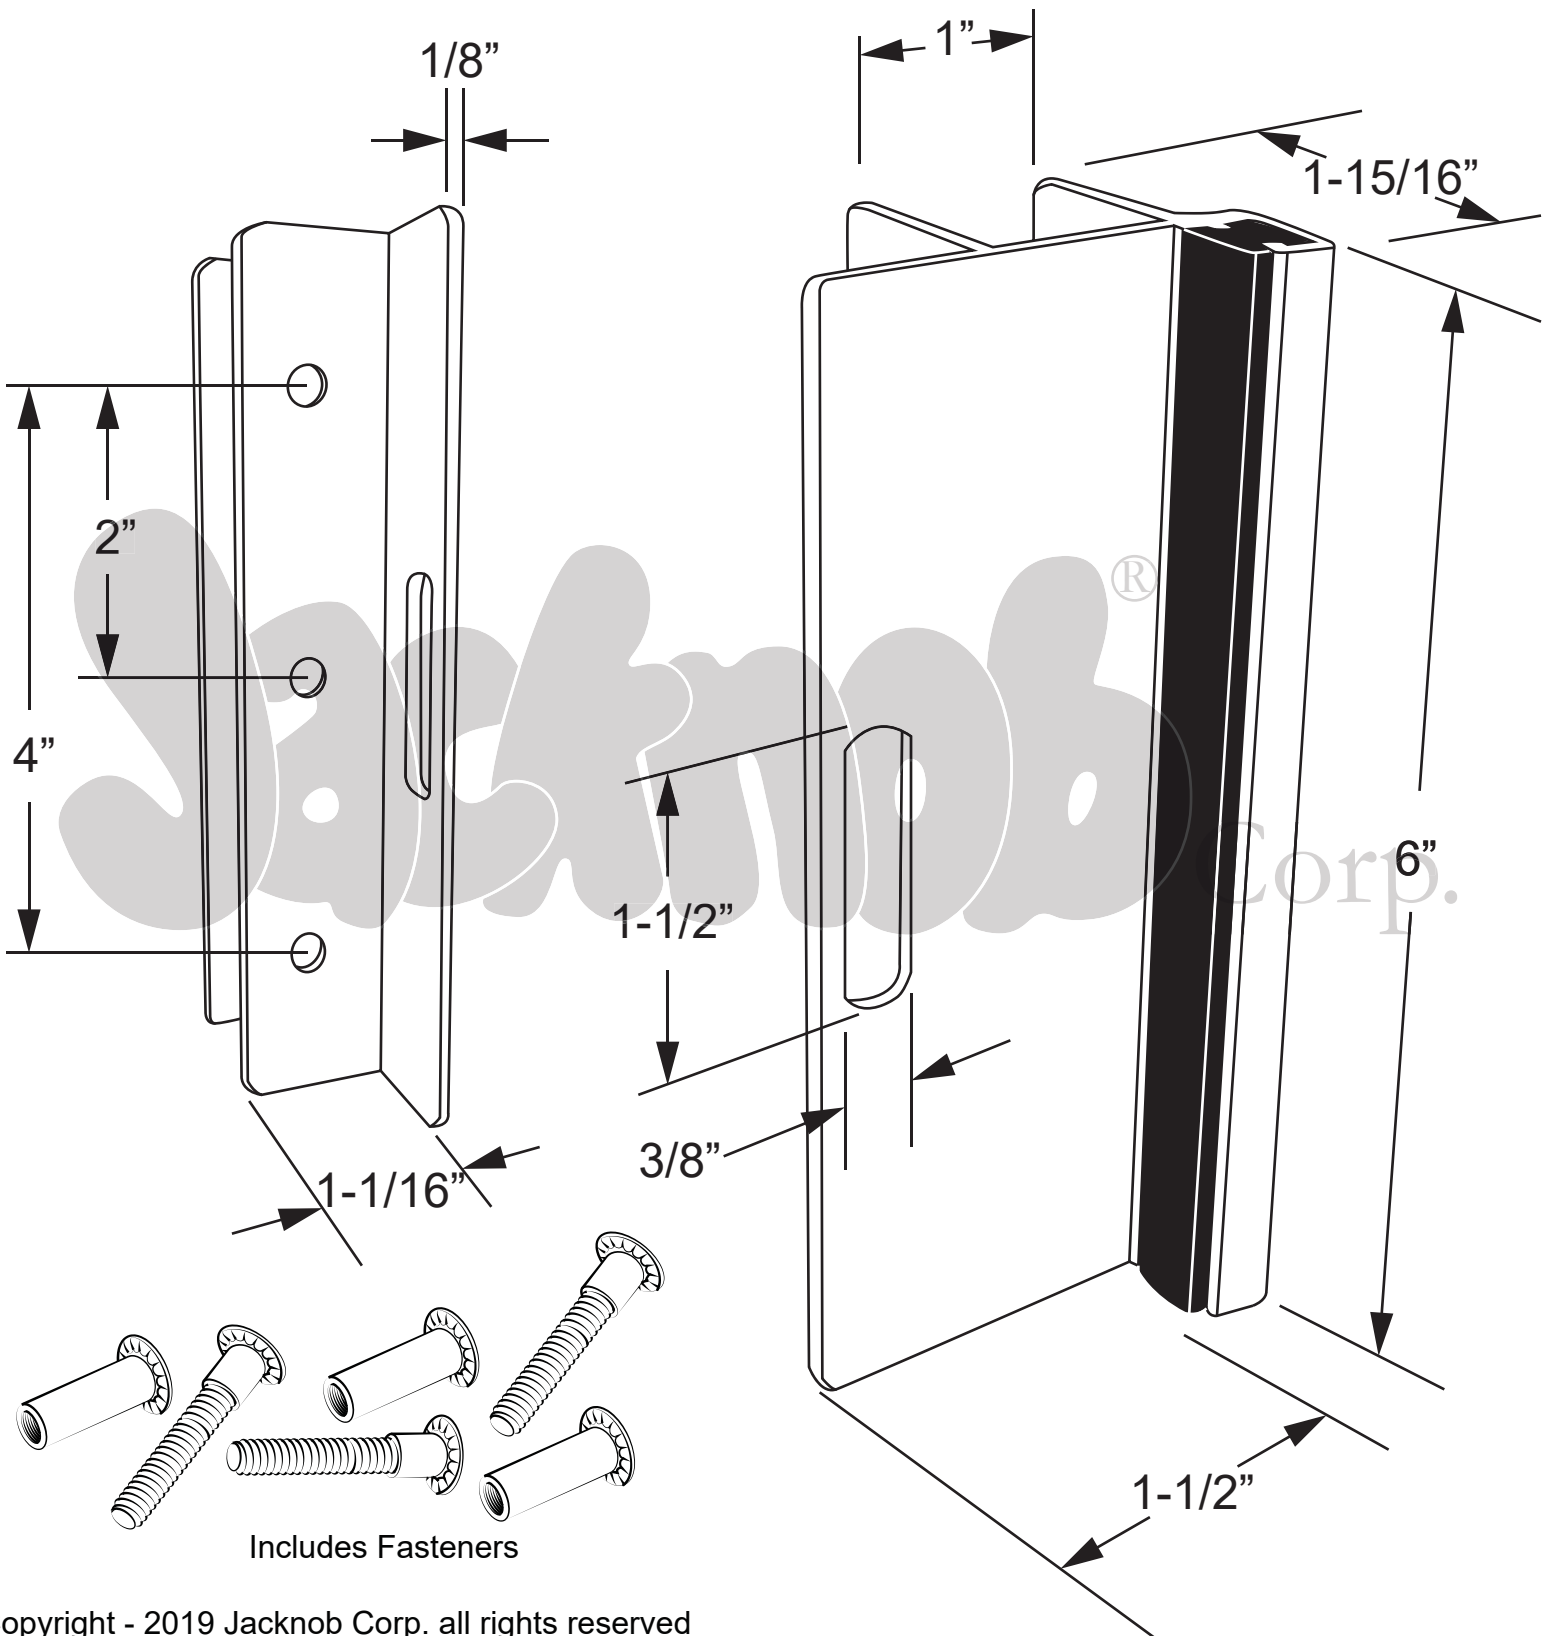

605774, 605778
(STRIKE AND KEEPER - INSWING 1" - ALUMINUM & SCREWS)

Copyright - 2019 Jacknob Corp. all rights reserved

All dimensions shown are approximate. Do not predrill or fabricate based on dimensions shown.

The manufacturer reserves the right to, and may from time to time, make changes in dimensions and designs.