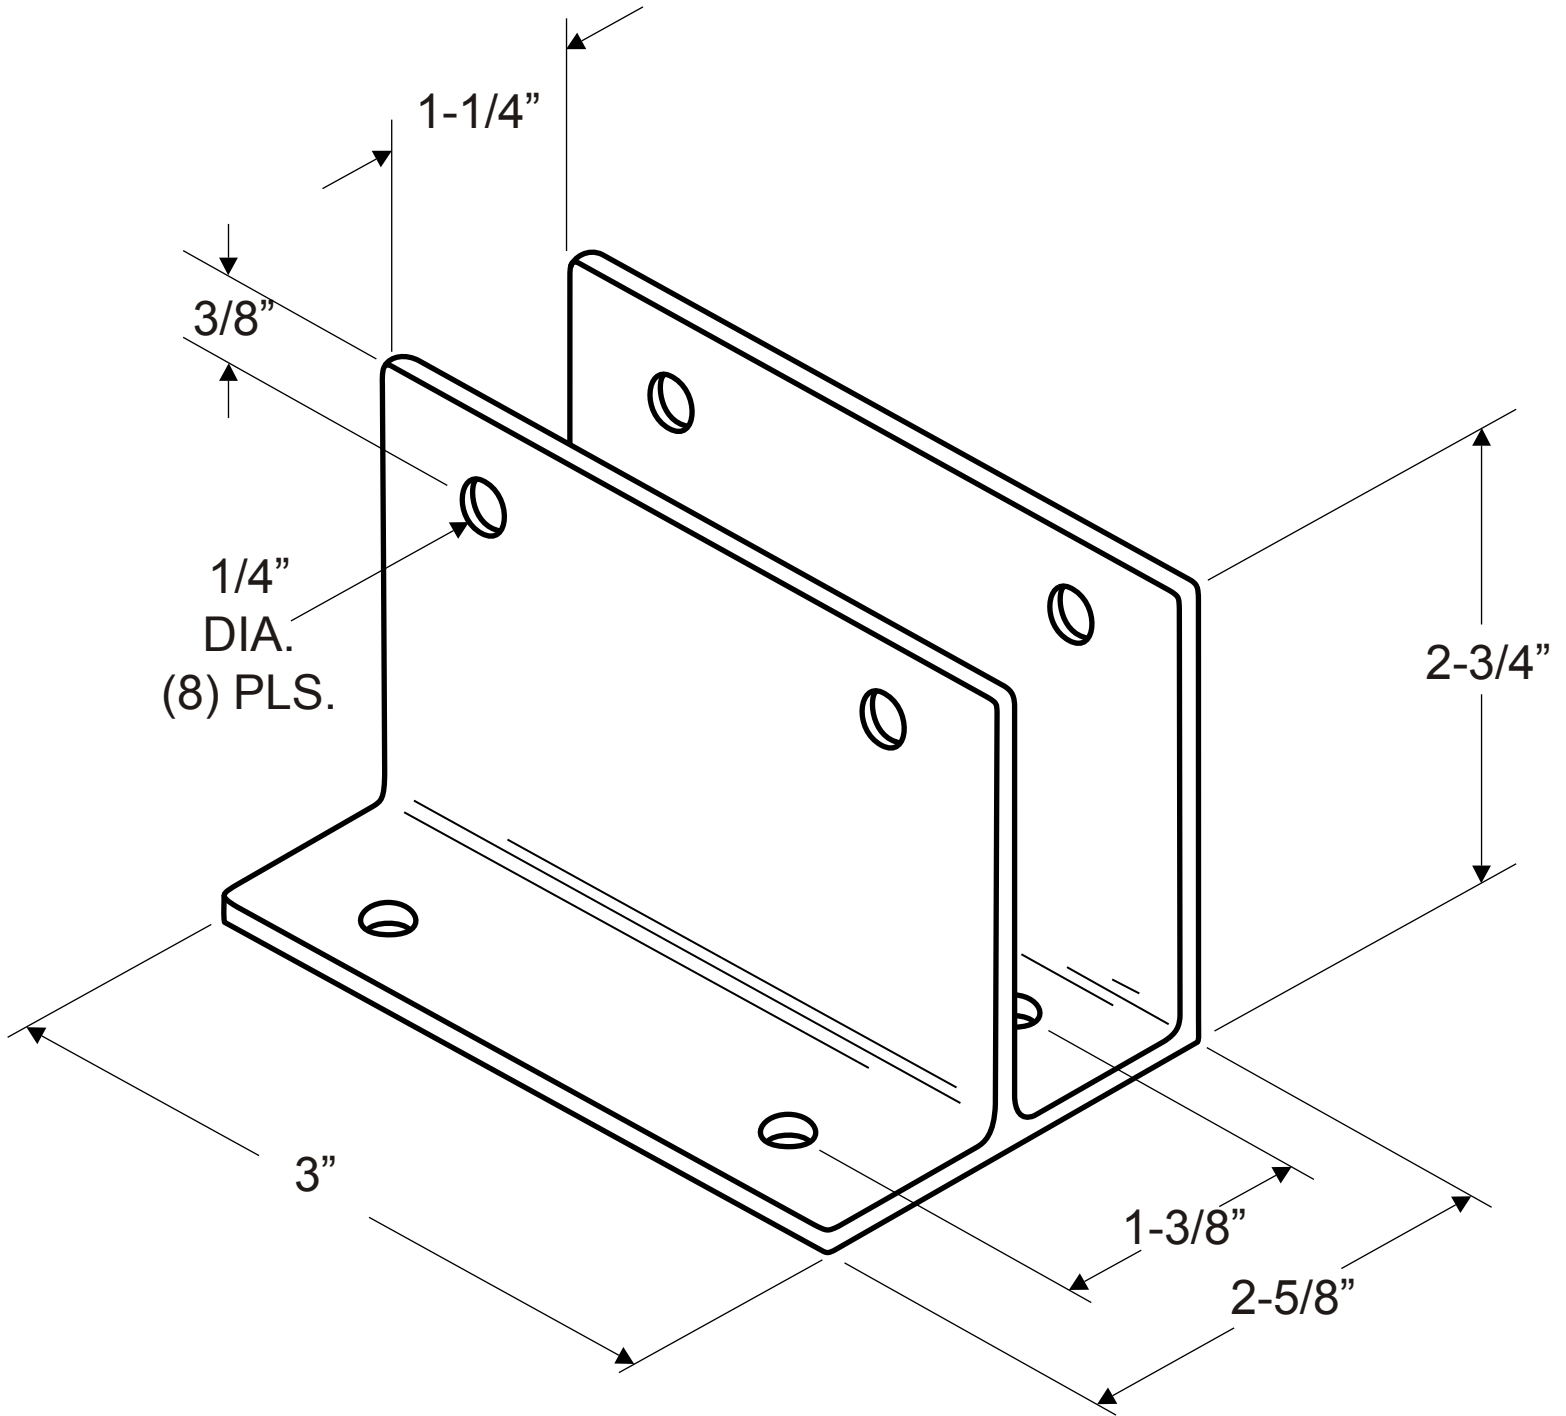

2294
(WALL BRACKET - ONE EAR DOUBLE HIGH 1-1/4")

NOTE: ALL WALL THICKNESS AT 1/8"