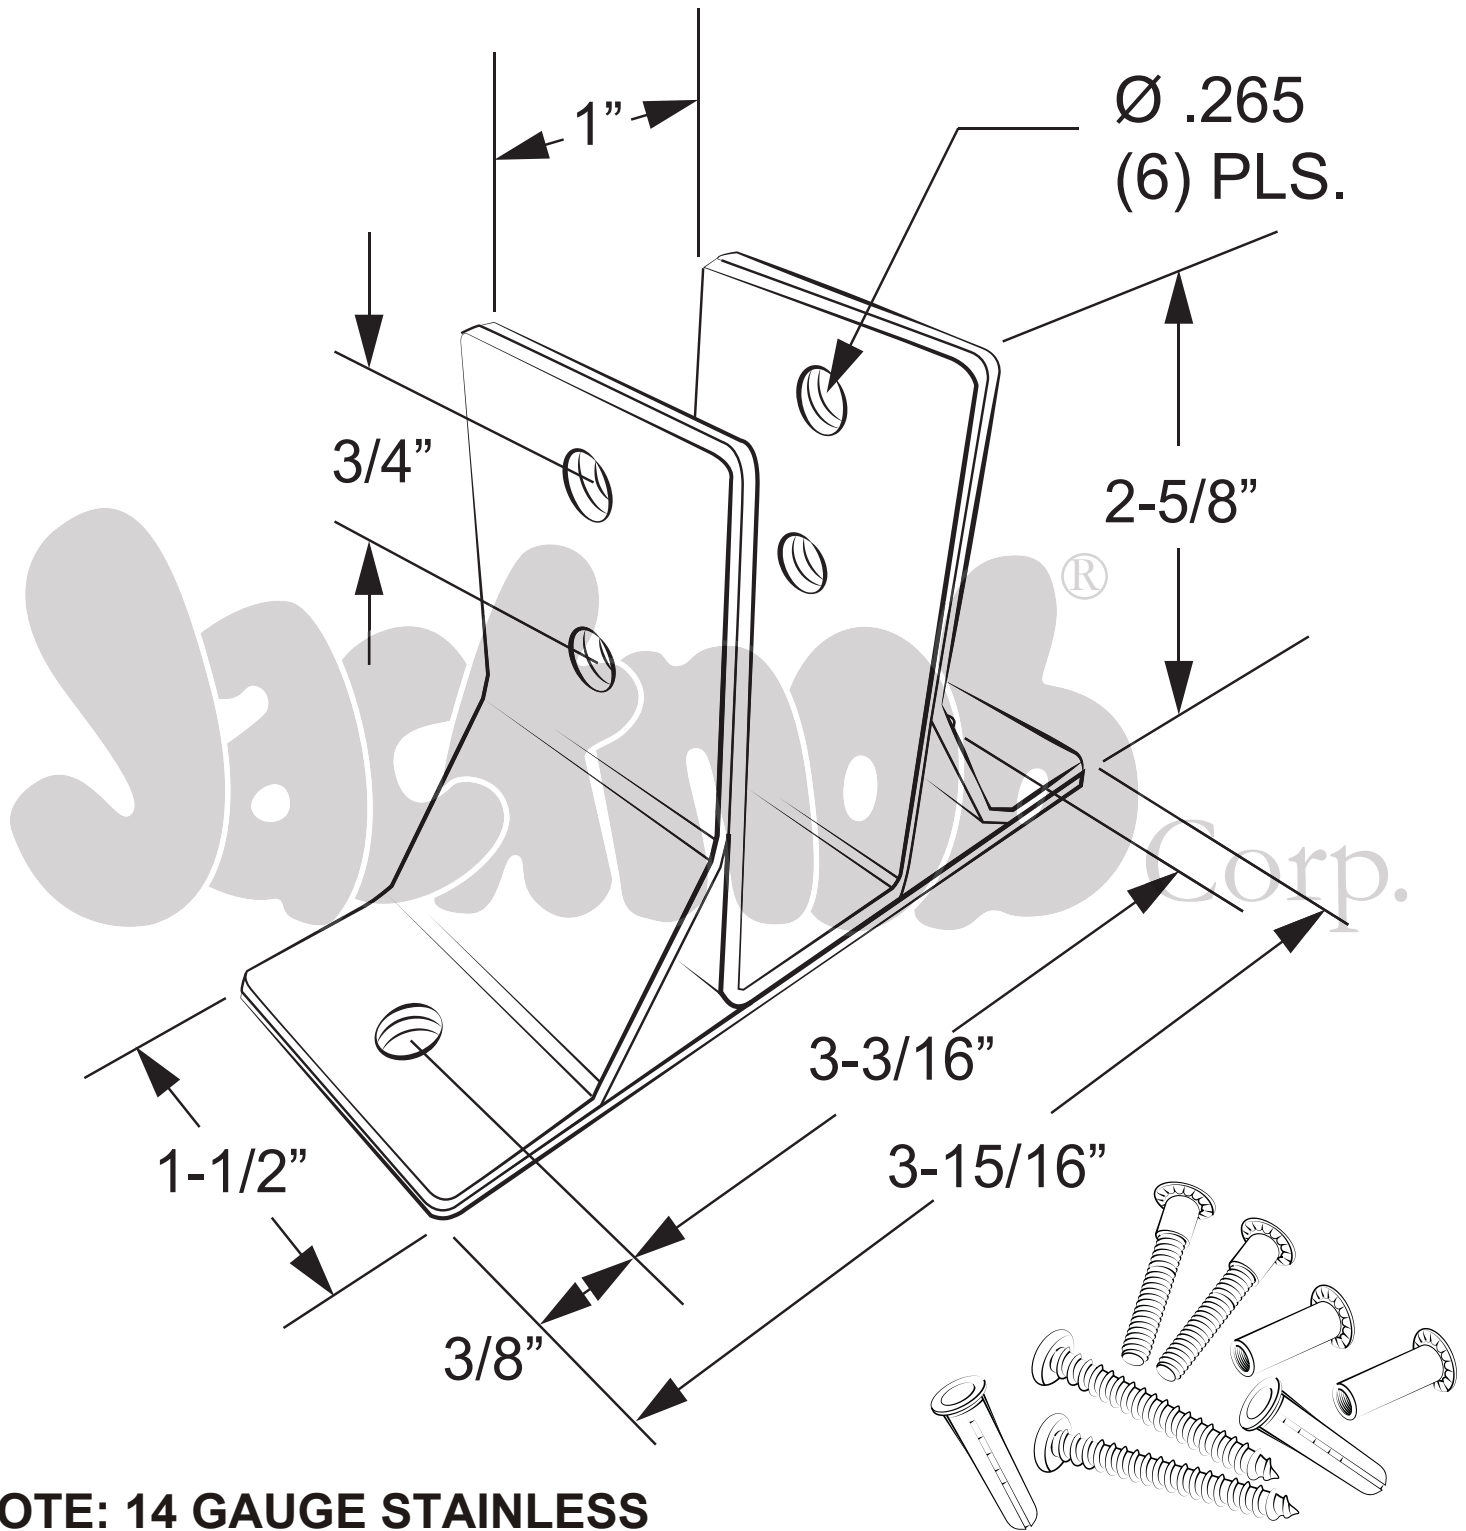

604439

(WALL BRACKET - TWO EAR 1" BRACED - CRSS & SCREW PACK)

NOTE: 14 GAUGE STAINLESS

Copyright - 2018 Jacknob Corp. all rights reserved

All dimensions shown are approximate. Do not predrill or fabricate based on dimensions shown.

The manufacturer reserves the right to, and may from time to time, make changes in dimensions and designs.