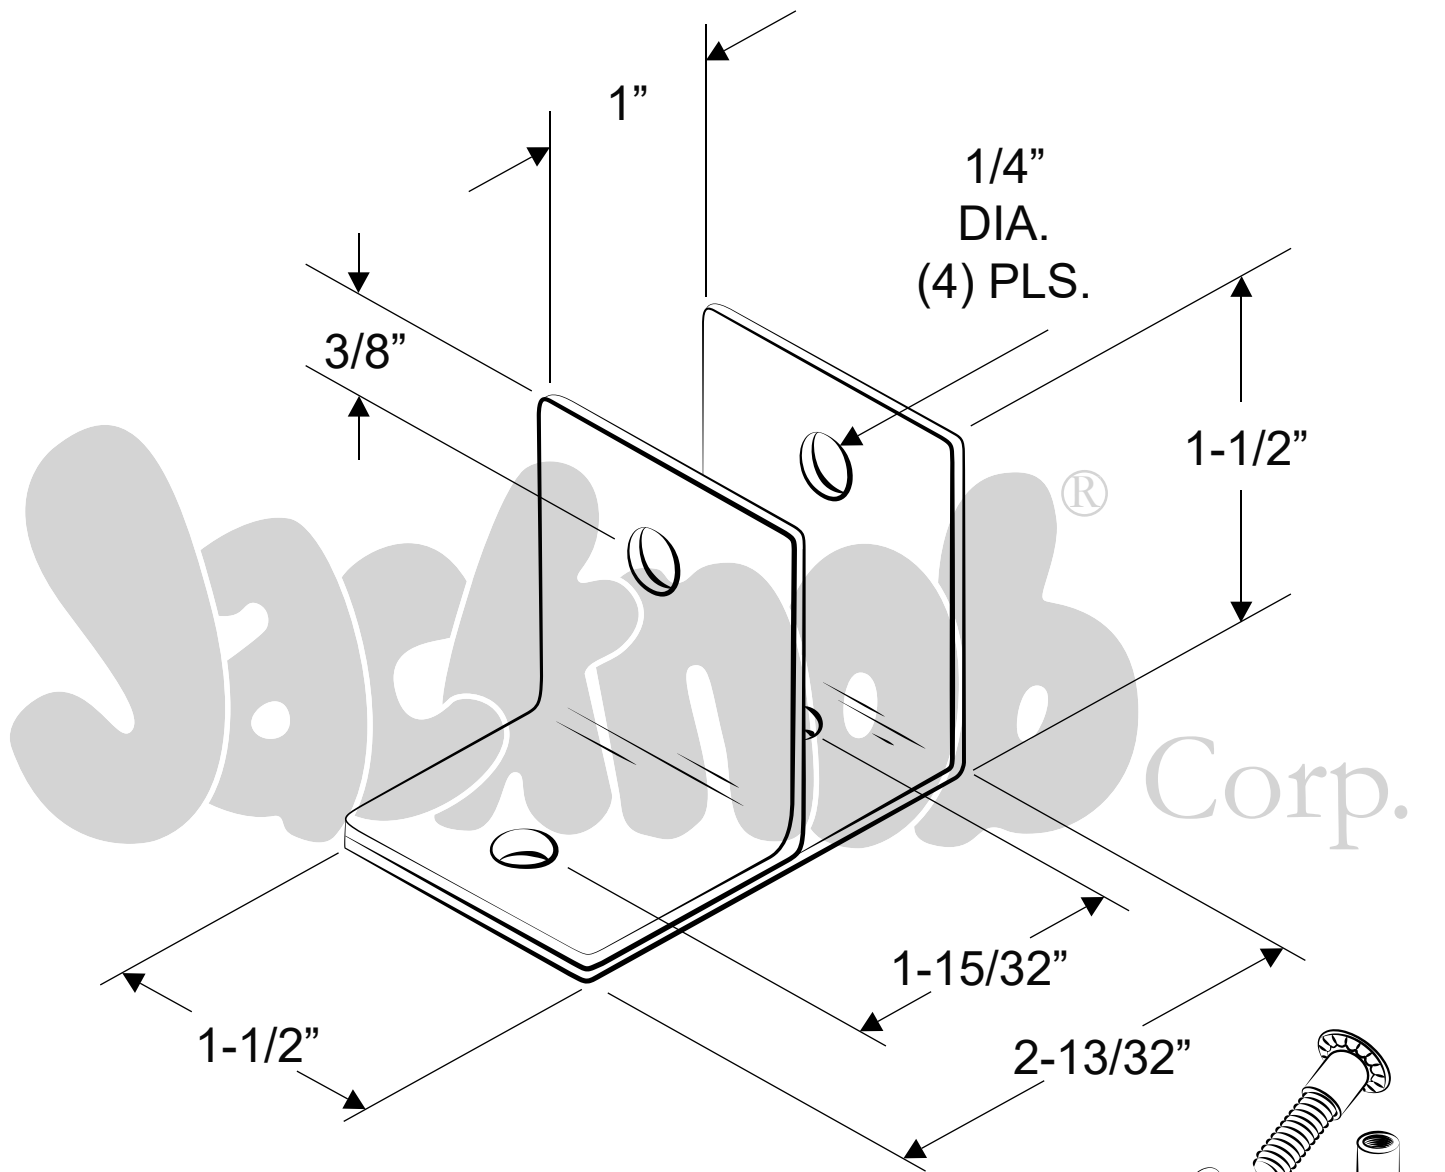

601749
(WALL BRACKET - ONE EAR MINI 1" & SCREW PACK)

NOTE: 14 GAUGE STAINLESS)

Includes Fasteners