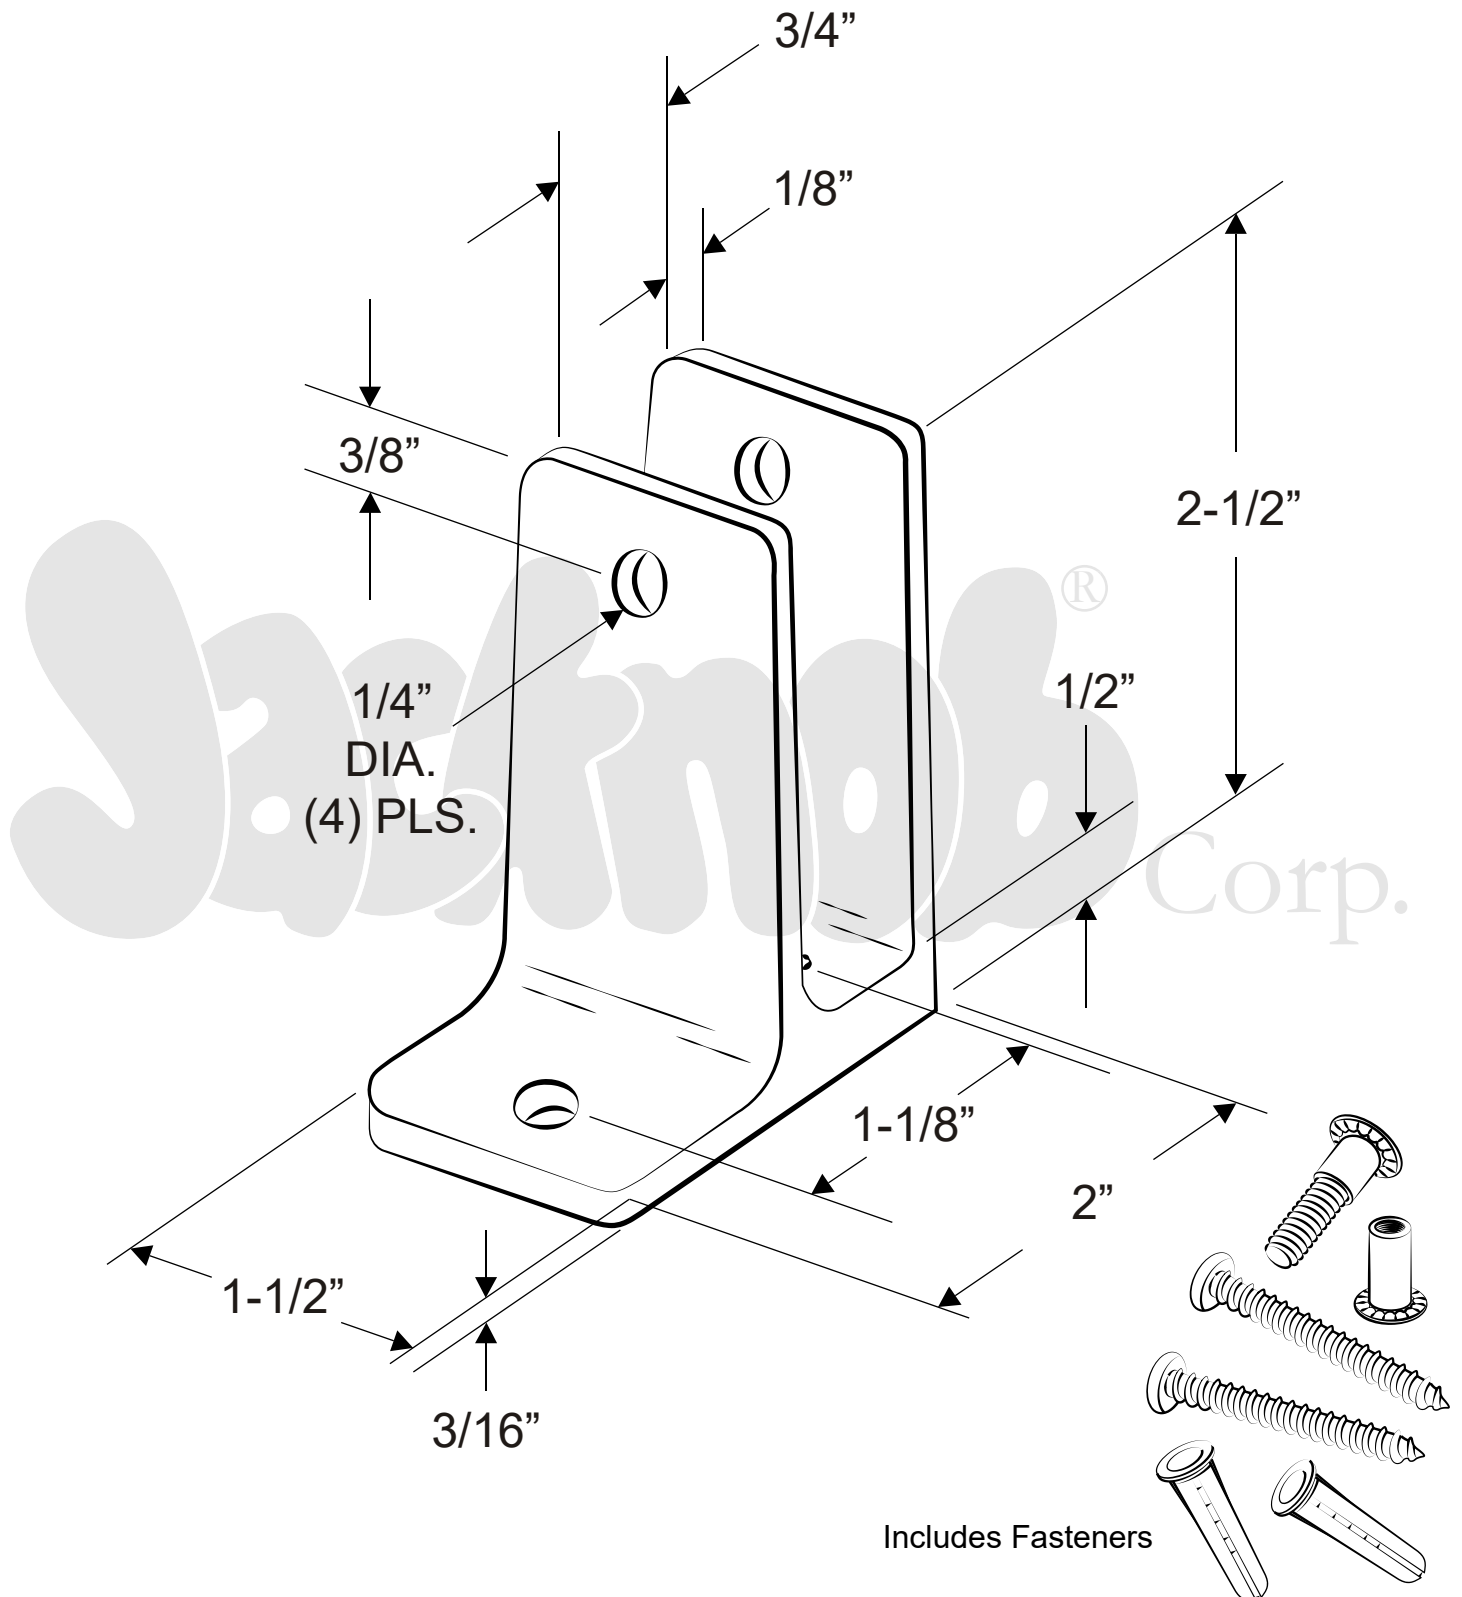

**601640, 601643  
(WALL BRACKET - ONE EAR 3/4" & SCREW PACK)**

Copyright - 2019 Jacknob Corp. all rights reserved

All dimensions shown are approximate. Do not predrill or fabricate based on dimensions shown.

The manufacturer reserves the right to, and may from time to time, make changes in dimensions and designs.