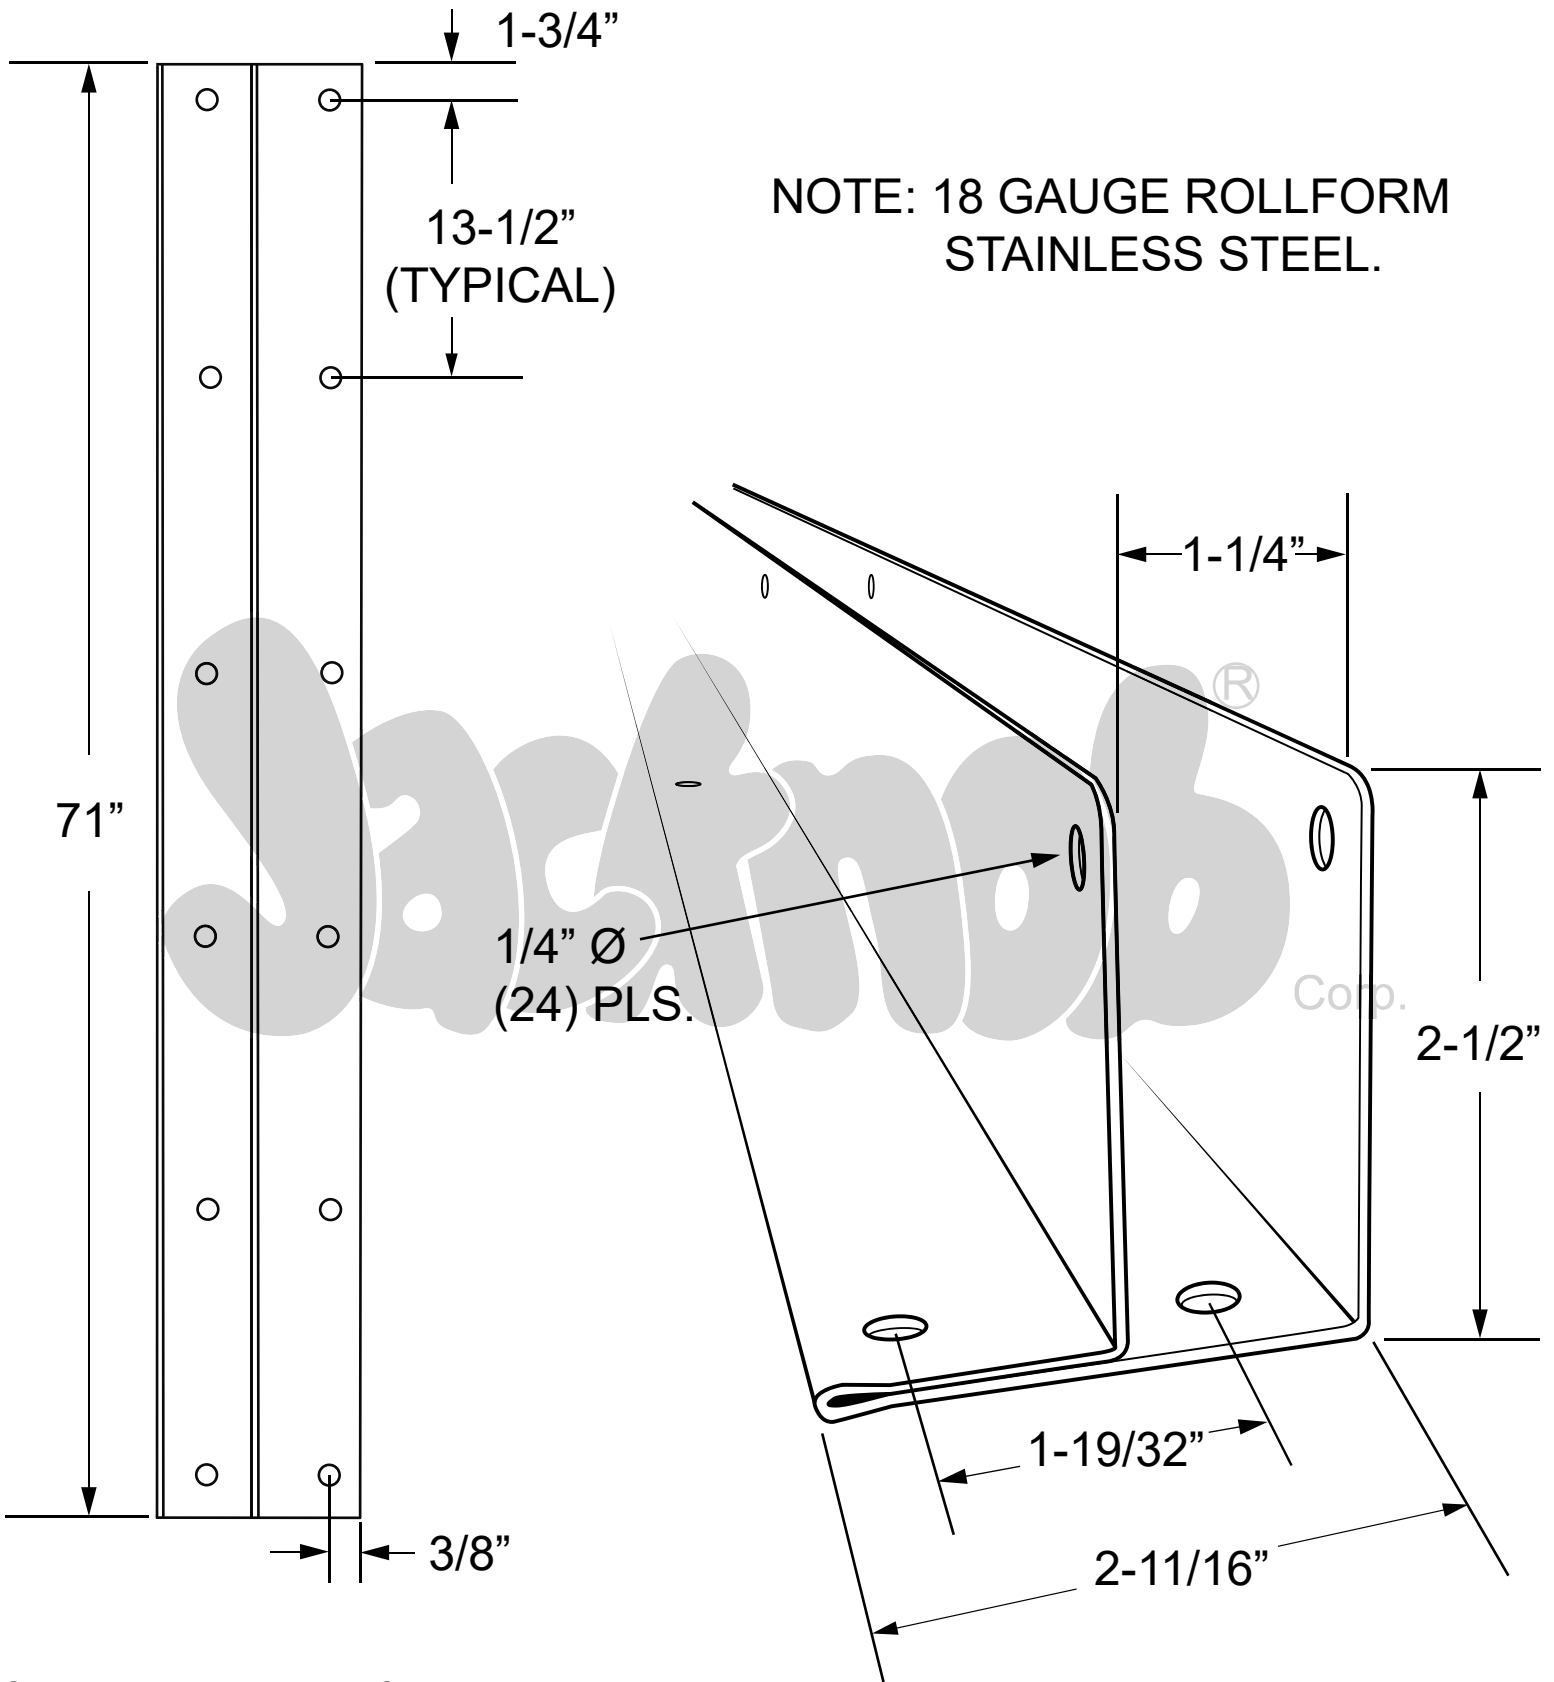

# 182359

(WALL BRACKET ONE EAR 1-1/4" X 71" CRSS)

Copyright - 2019 Jacknob Corp. all rights reserved

All dimensions shown are approximate. Do not predrill or fabricate based on dimensions shown.

The manufacturer reserves the right to, and may from time to time, make changes in dimensions and designs.