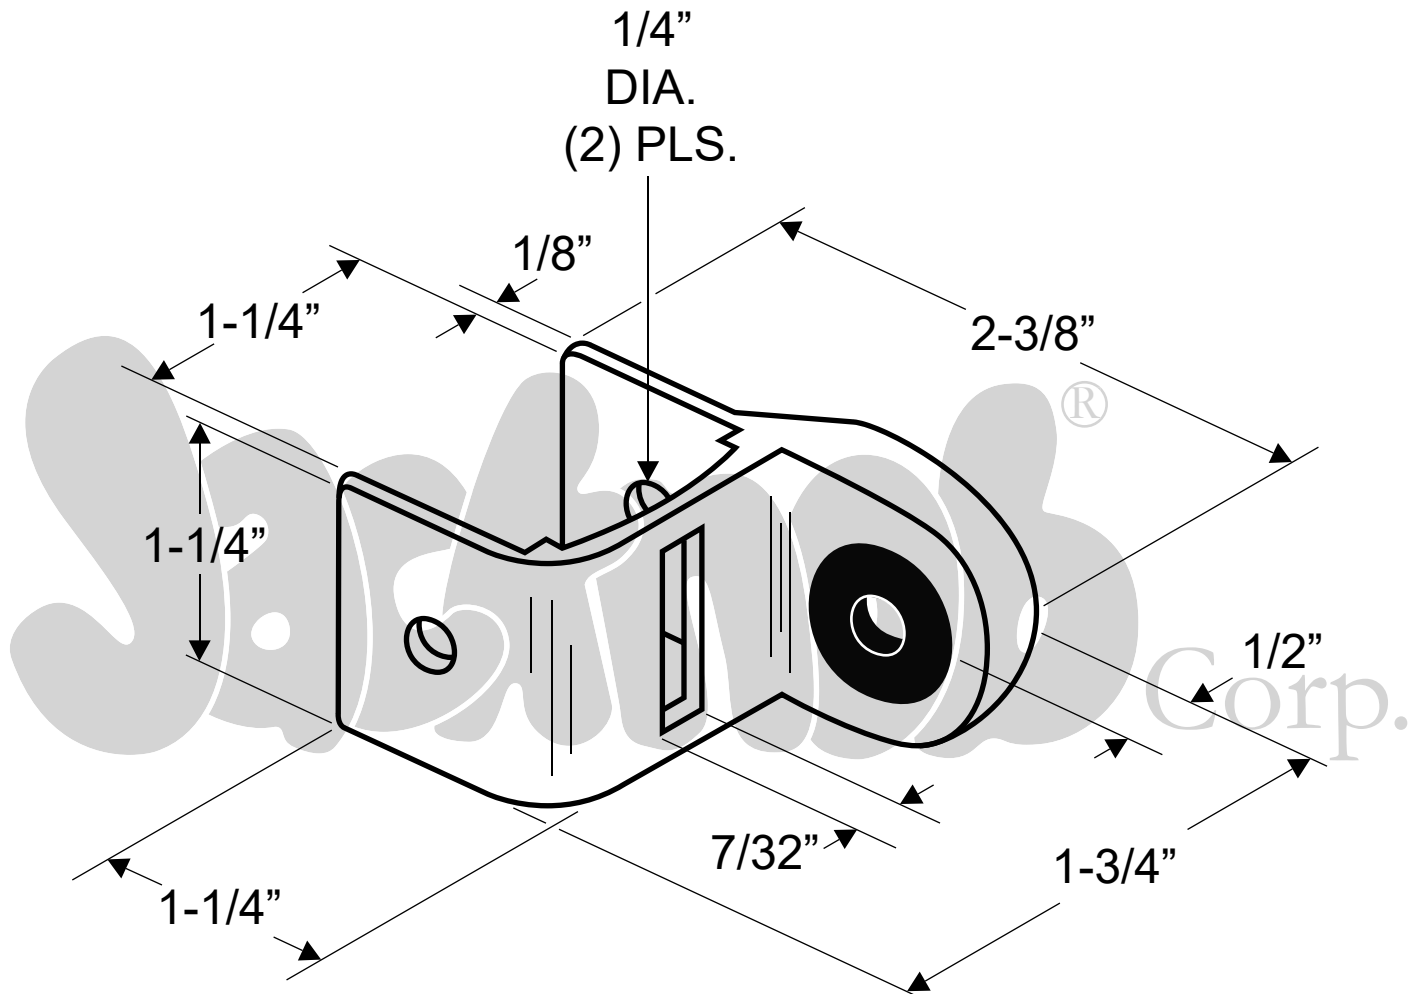

605520

(STRIKE AND KEEPER - INSWING/OUTSWING 1-1/4" & SCREWS)

Includes Fasteners

Copyright - 2019 Jacknob Corp. all rights reserved

All dimensions shown are approximate. Do not predrill or fabricate based on dimensions shown.