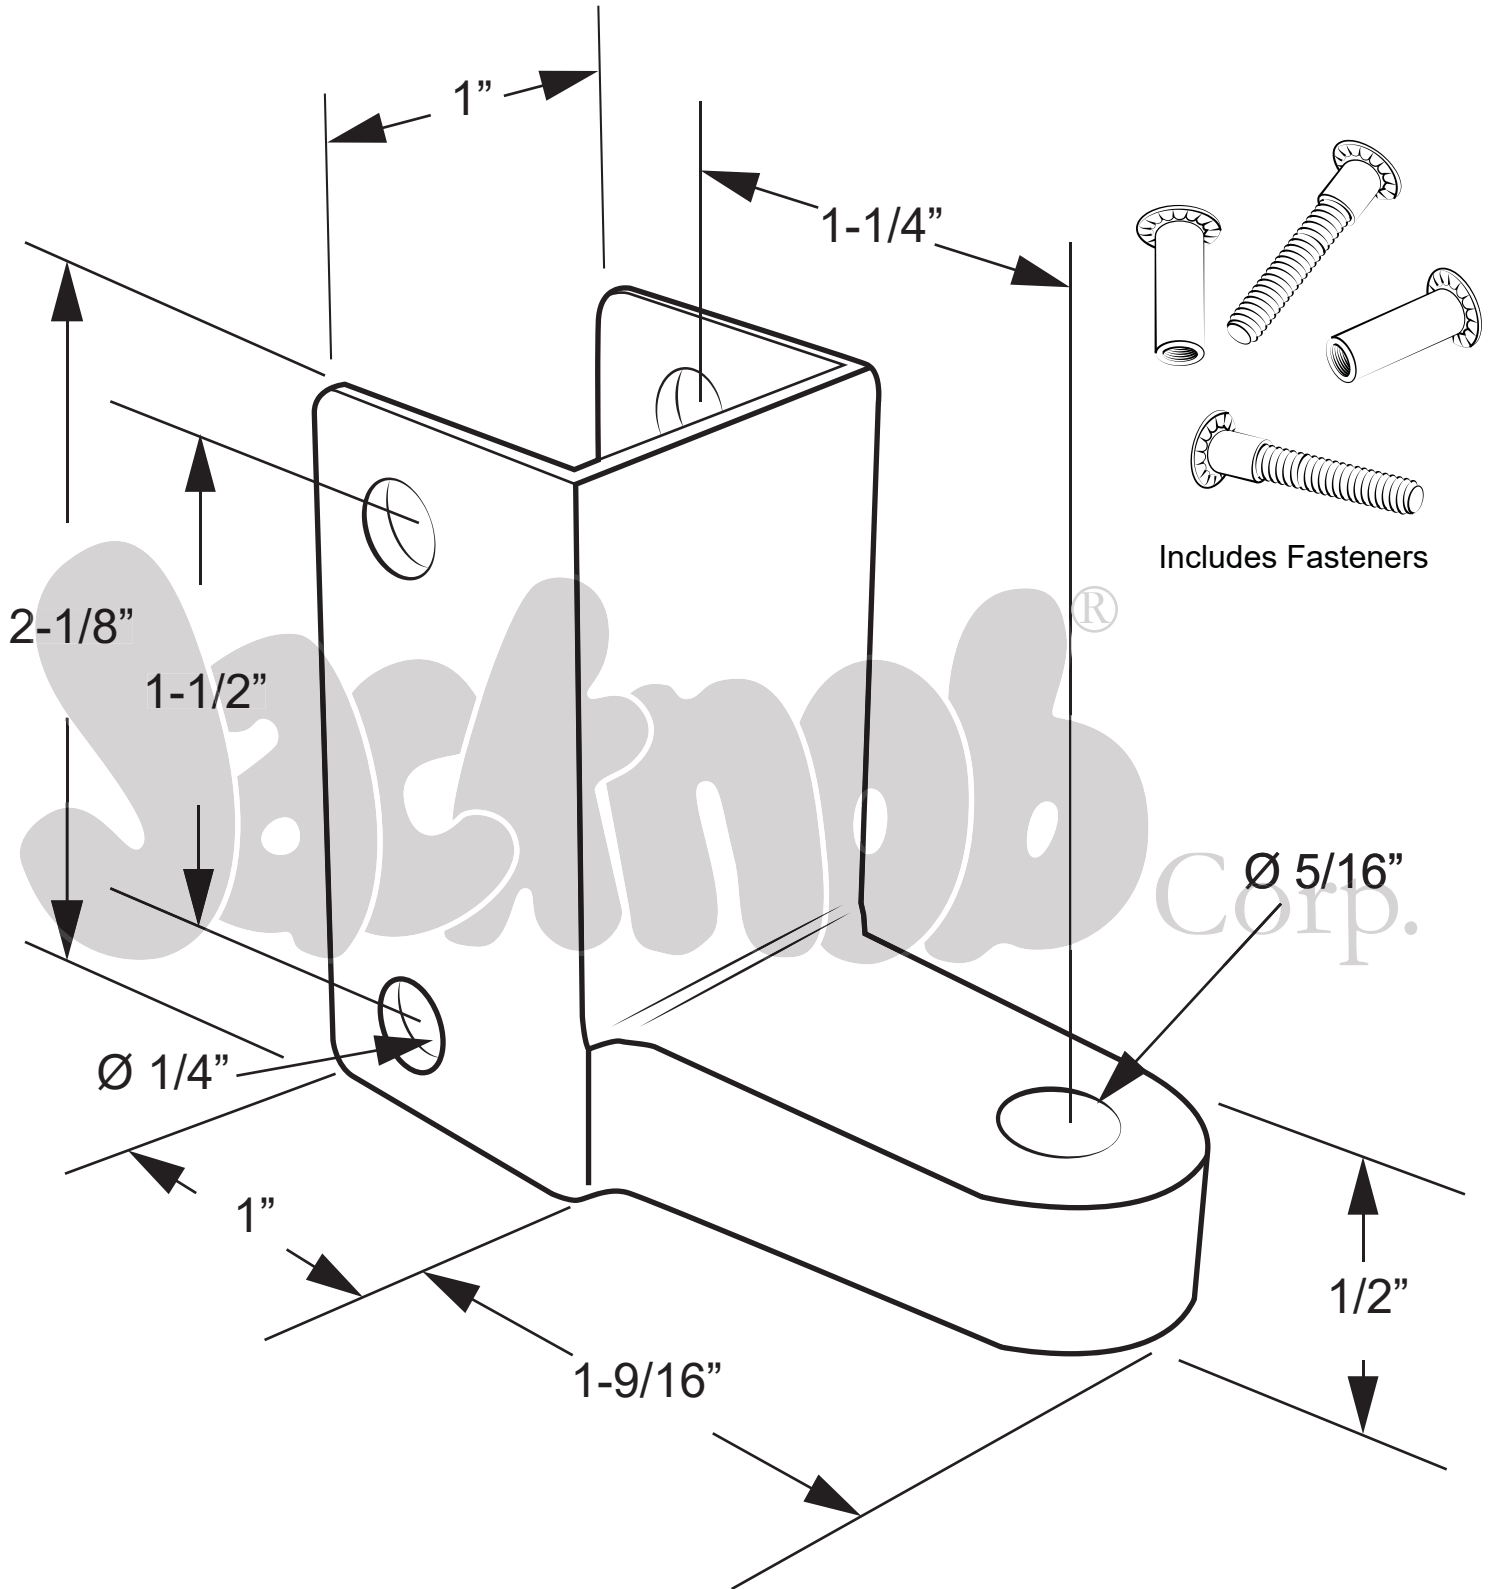

**603260, 603263
(PIVOT HINGE - BOTTOM 1" & SCREW PACK)**

Copyright - 2019 Jacknob Corp. all rights reserved

All dimensions shown are approximate. Do not predrill or fabricate based on dimensions shown.

The manufacturer reserves the right to, and may from time to time, make changes in dimensions and designs.