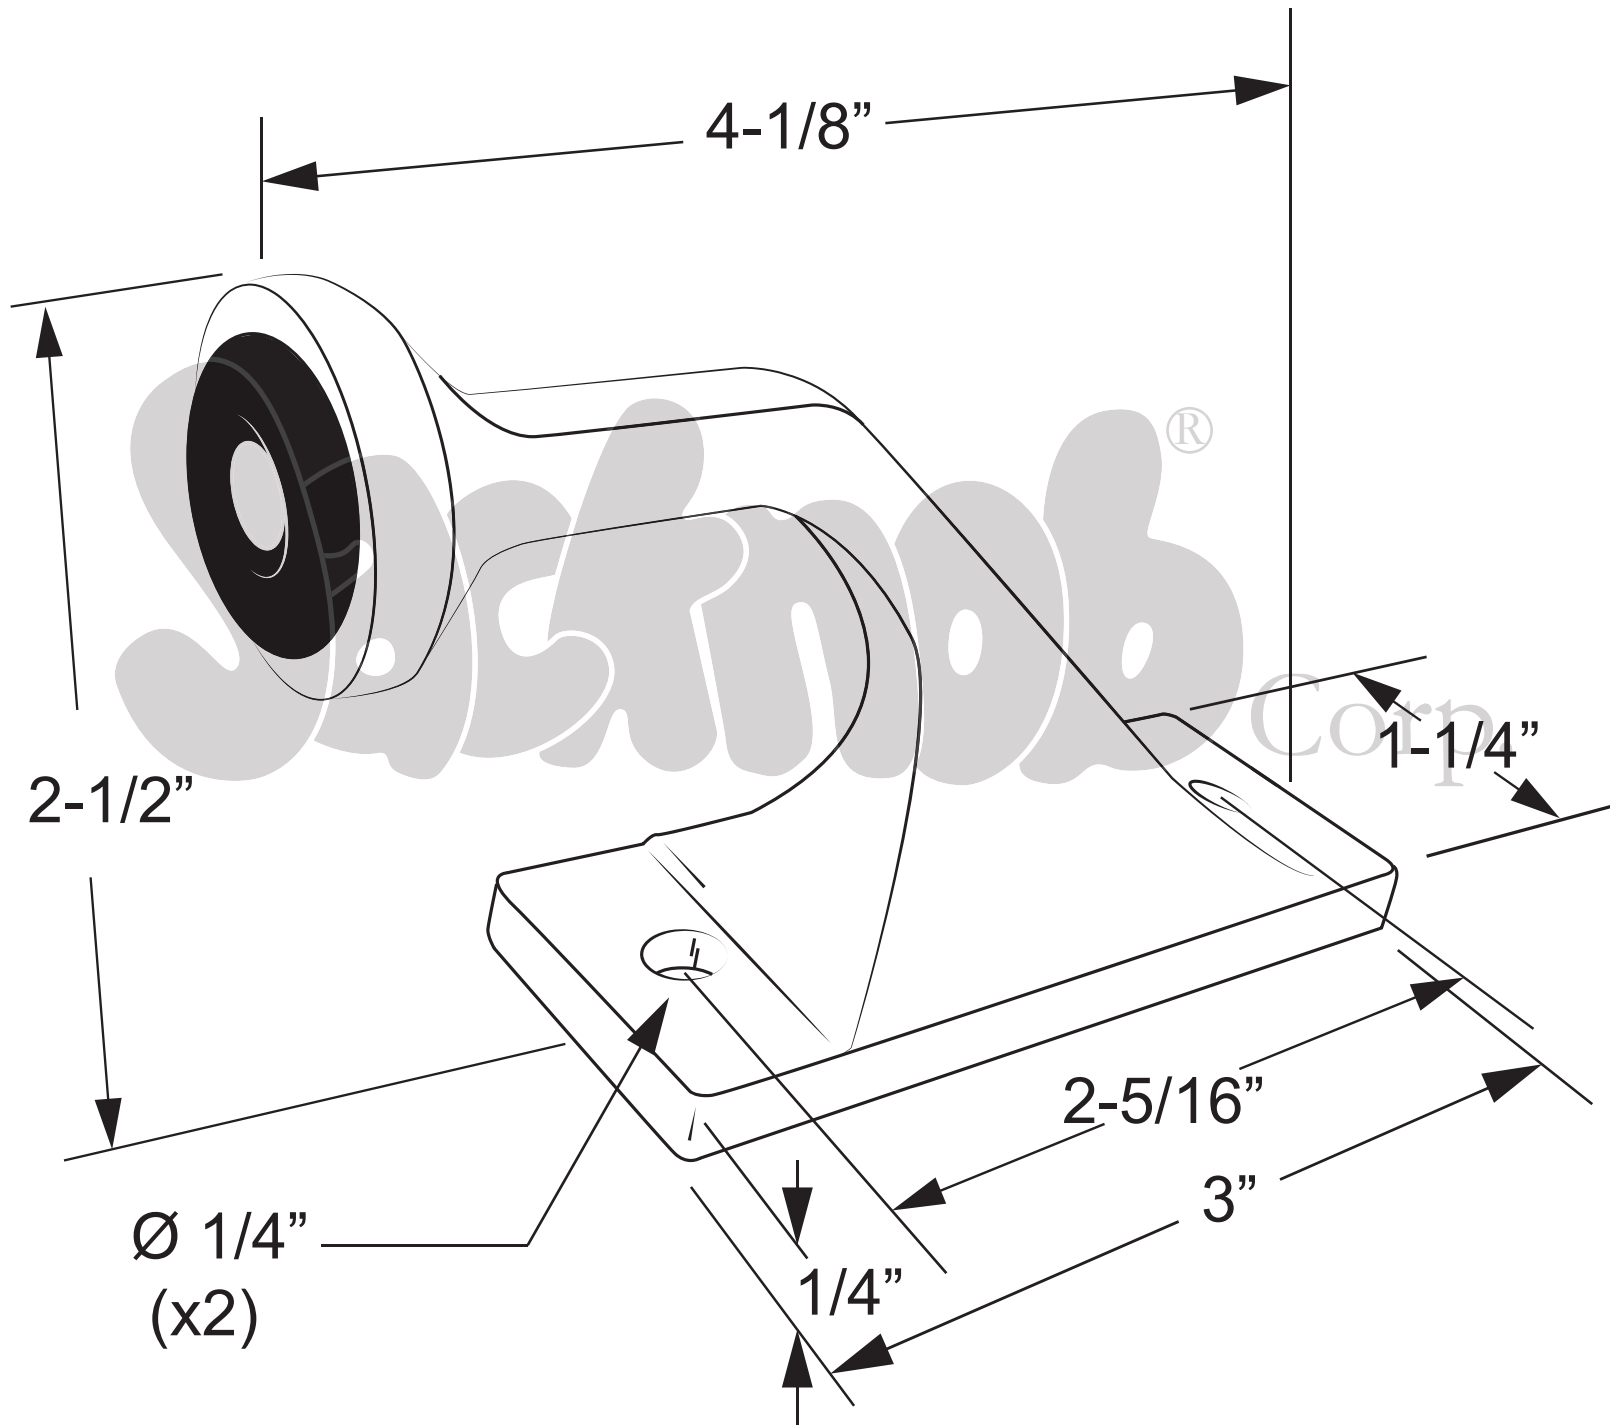

**4153, 4155
(DOOR STOP - PILASTER MOUNTED STAINLESS)**

Copyright - 2019 Jacknob Corp. all rights reserved

All dimensions shown are approximate. Do not predrill or fabricate based on dimensions shown.

The manufacturer reserves the right to, and may from time to time, make changes in dimensions and designs.