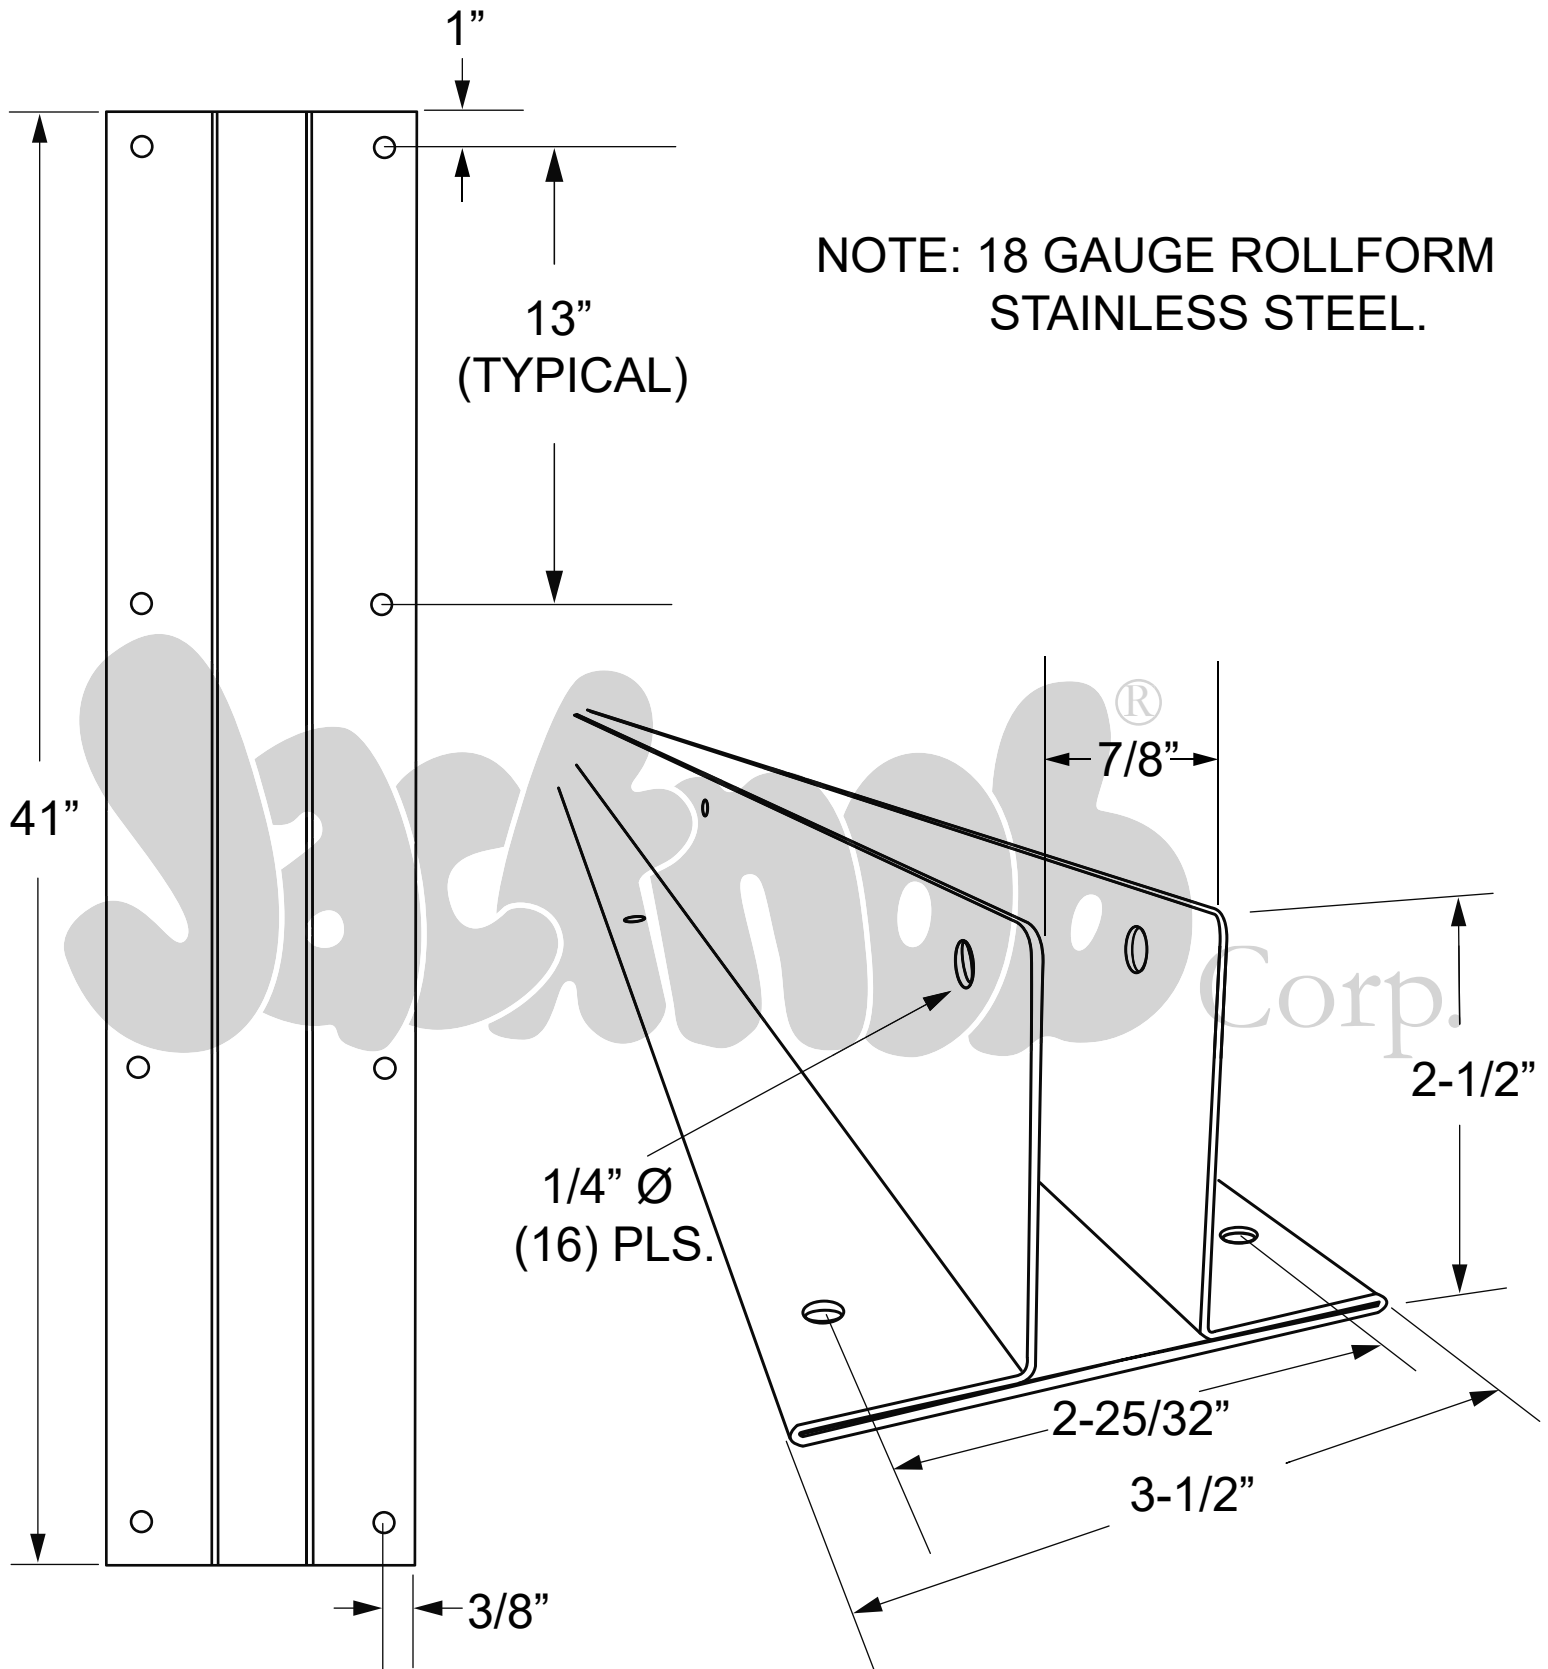

# 204049

(WALL BRACKET TWO EAR 7/8" X 41" CRSS)

Copyright - 2019 Jacknob Corp. all rights reserved

All dimensions shown are approximate. Do not predrill or fabricate based on dimensions shown.

The manufacturer reserves the right to, and may from time to time, make changes in dimensions and designs.