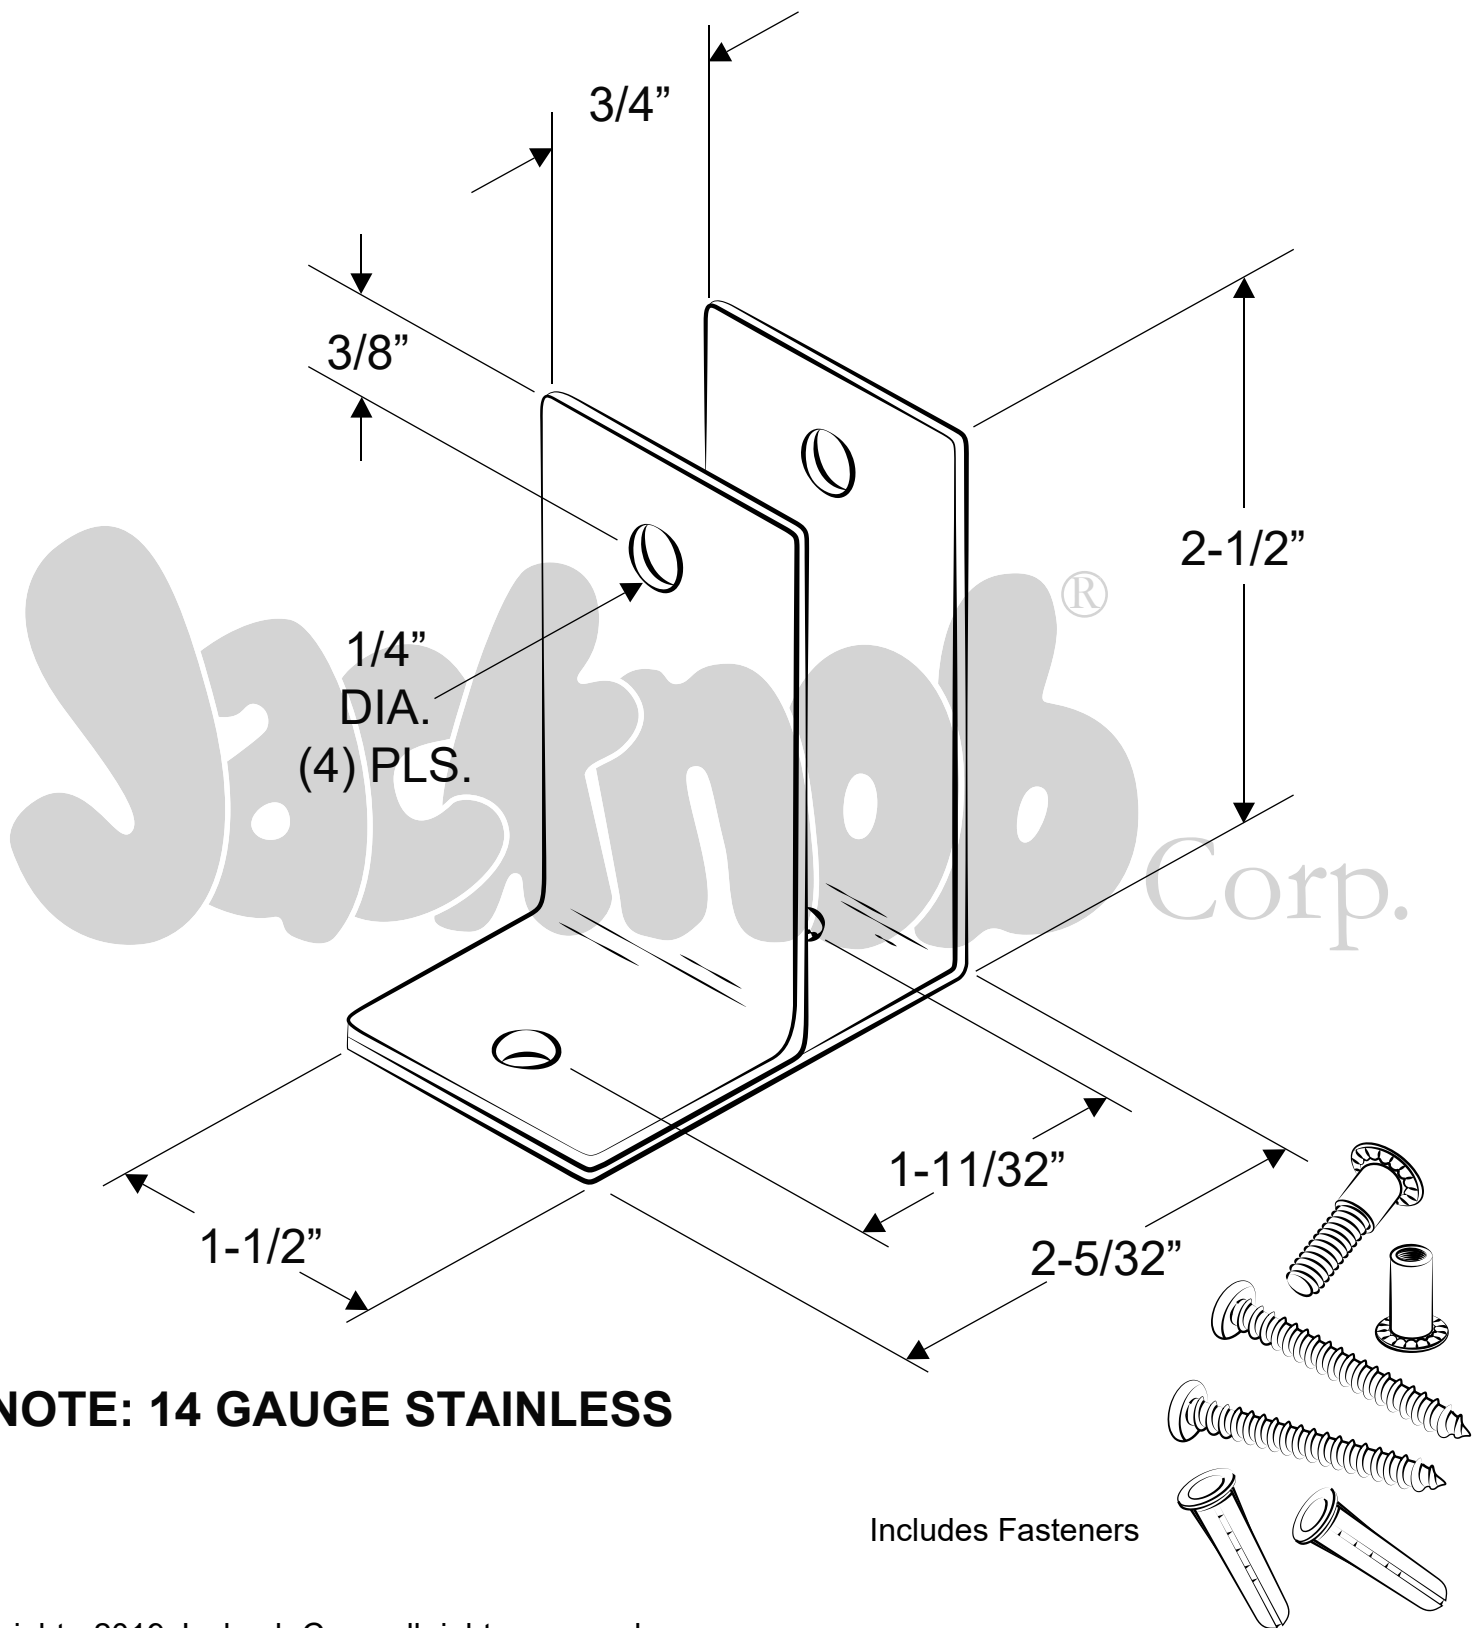

601649
(WALL BRACKET - ONE EAR 3/4" & SCREW PACK)

NOTE: 14 GAUGE STAINLESS

Copyright - 2019 Jacknob Corp. all rights reserved
All dimensions shown are approximate. Do not predrill or fabricate based on dimensions shown.
The manufacturer reserves the right to, and may from time to time, make changes in dimensions and designs.